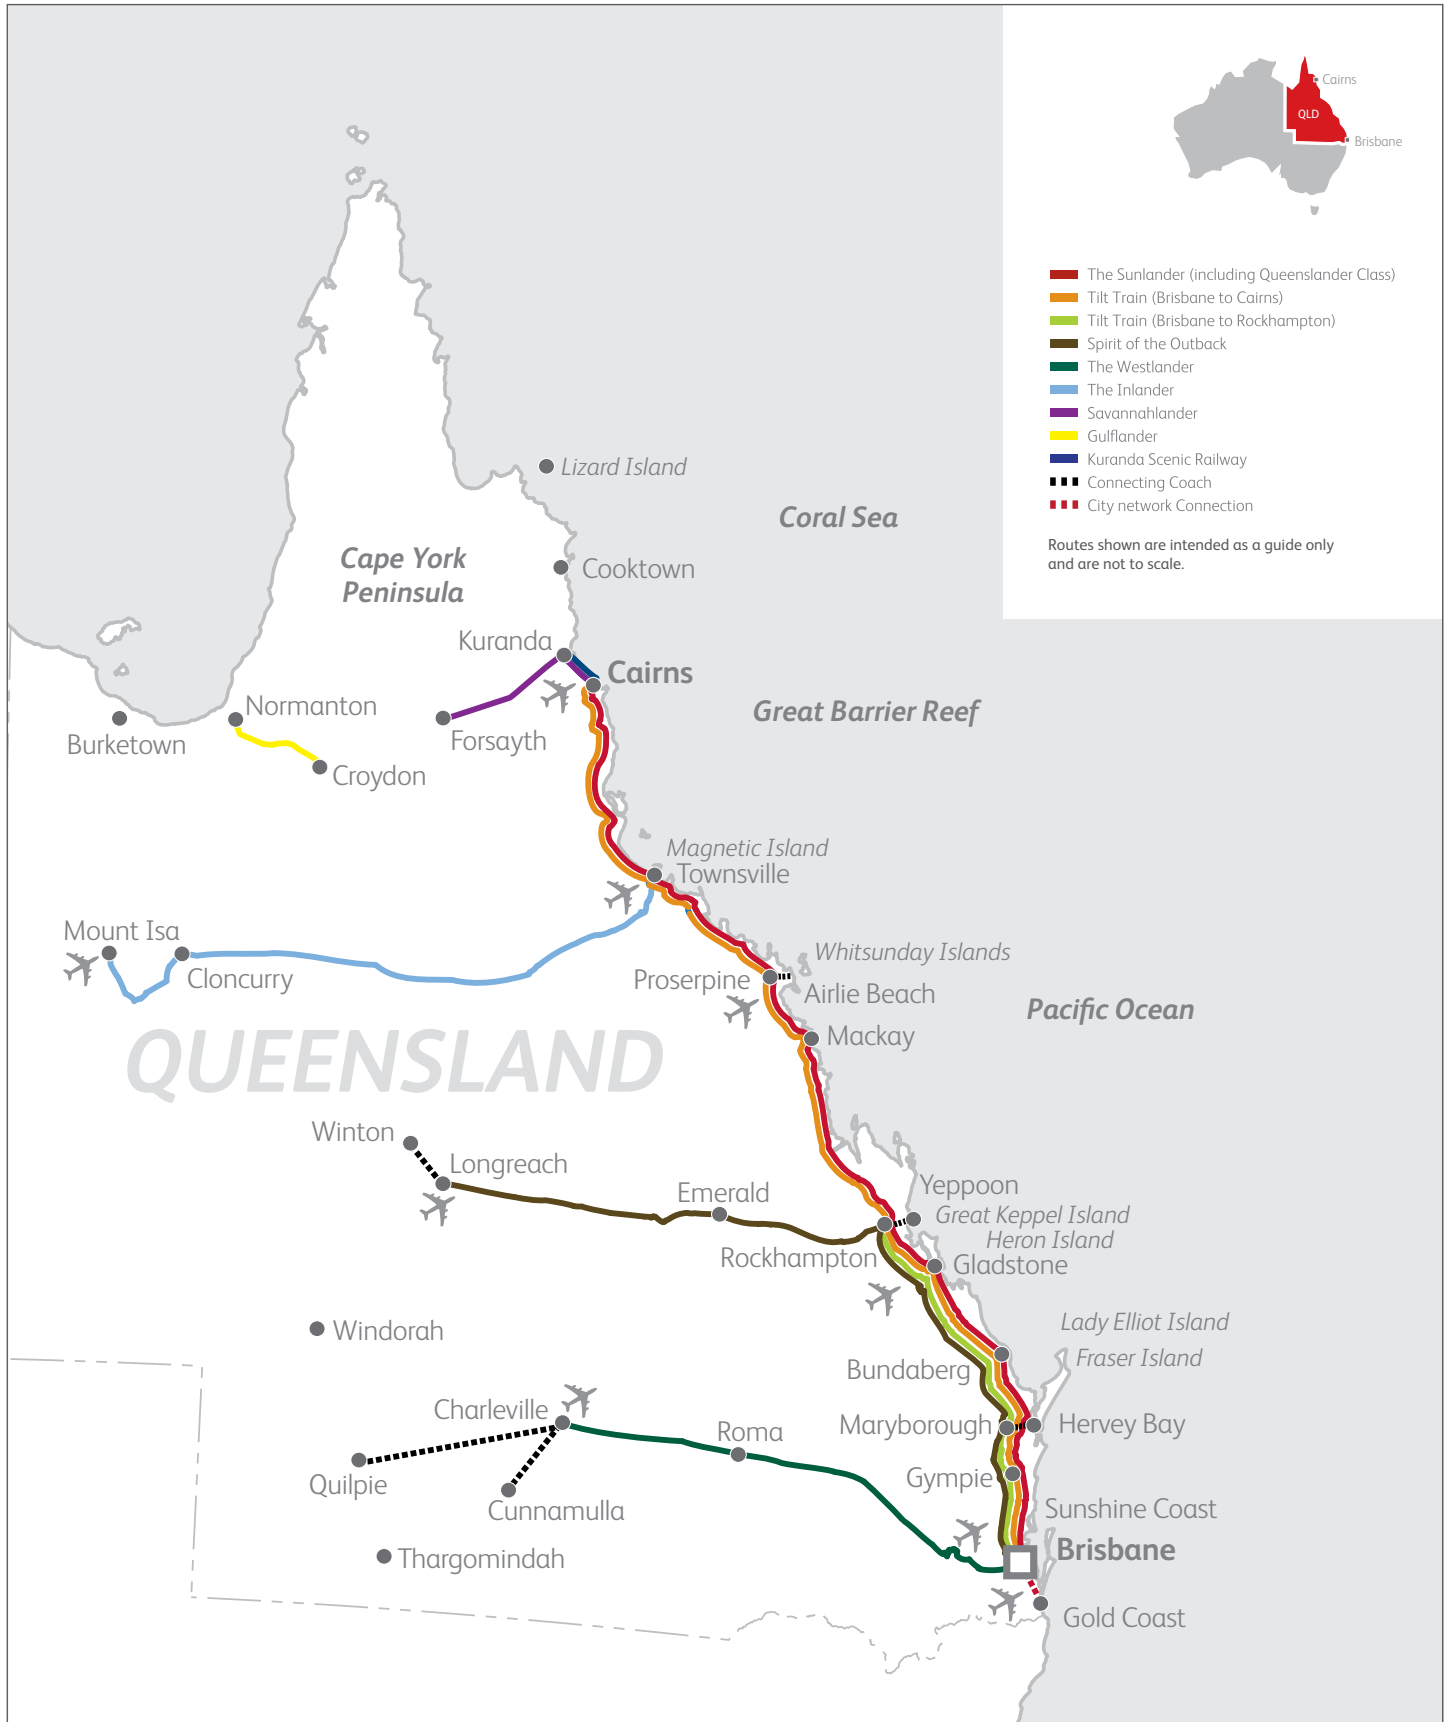

Rail adventures in Queensland

1800 TRAINS (872 467) • queenslandrail.com.au
Queensland Rail Travel centre • local travel agent