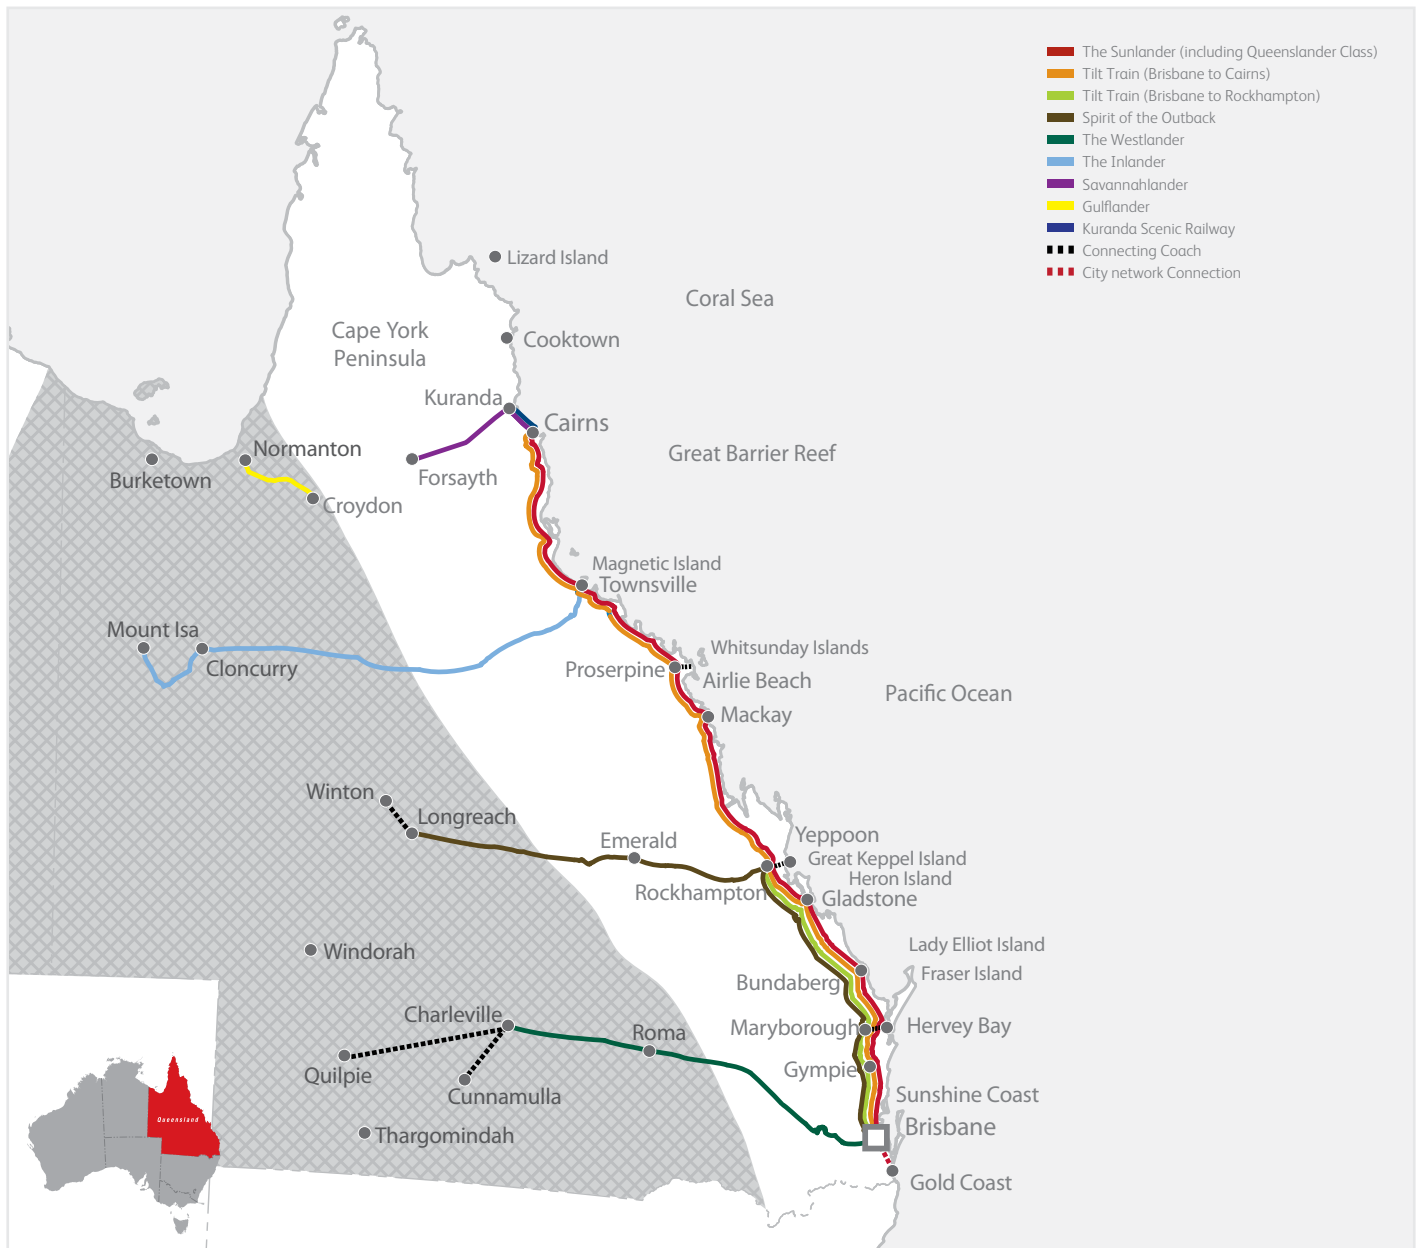

Outback Queensland

queenslandrailtravel.com.au • 1800 TRAINS (872 467) • +61 7 3235 7322