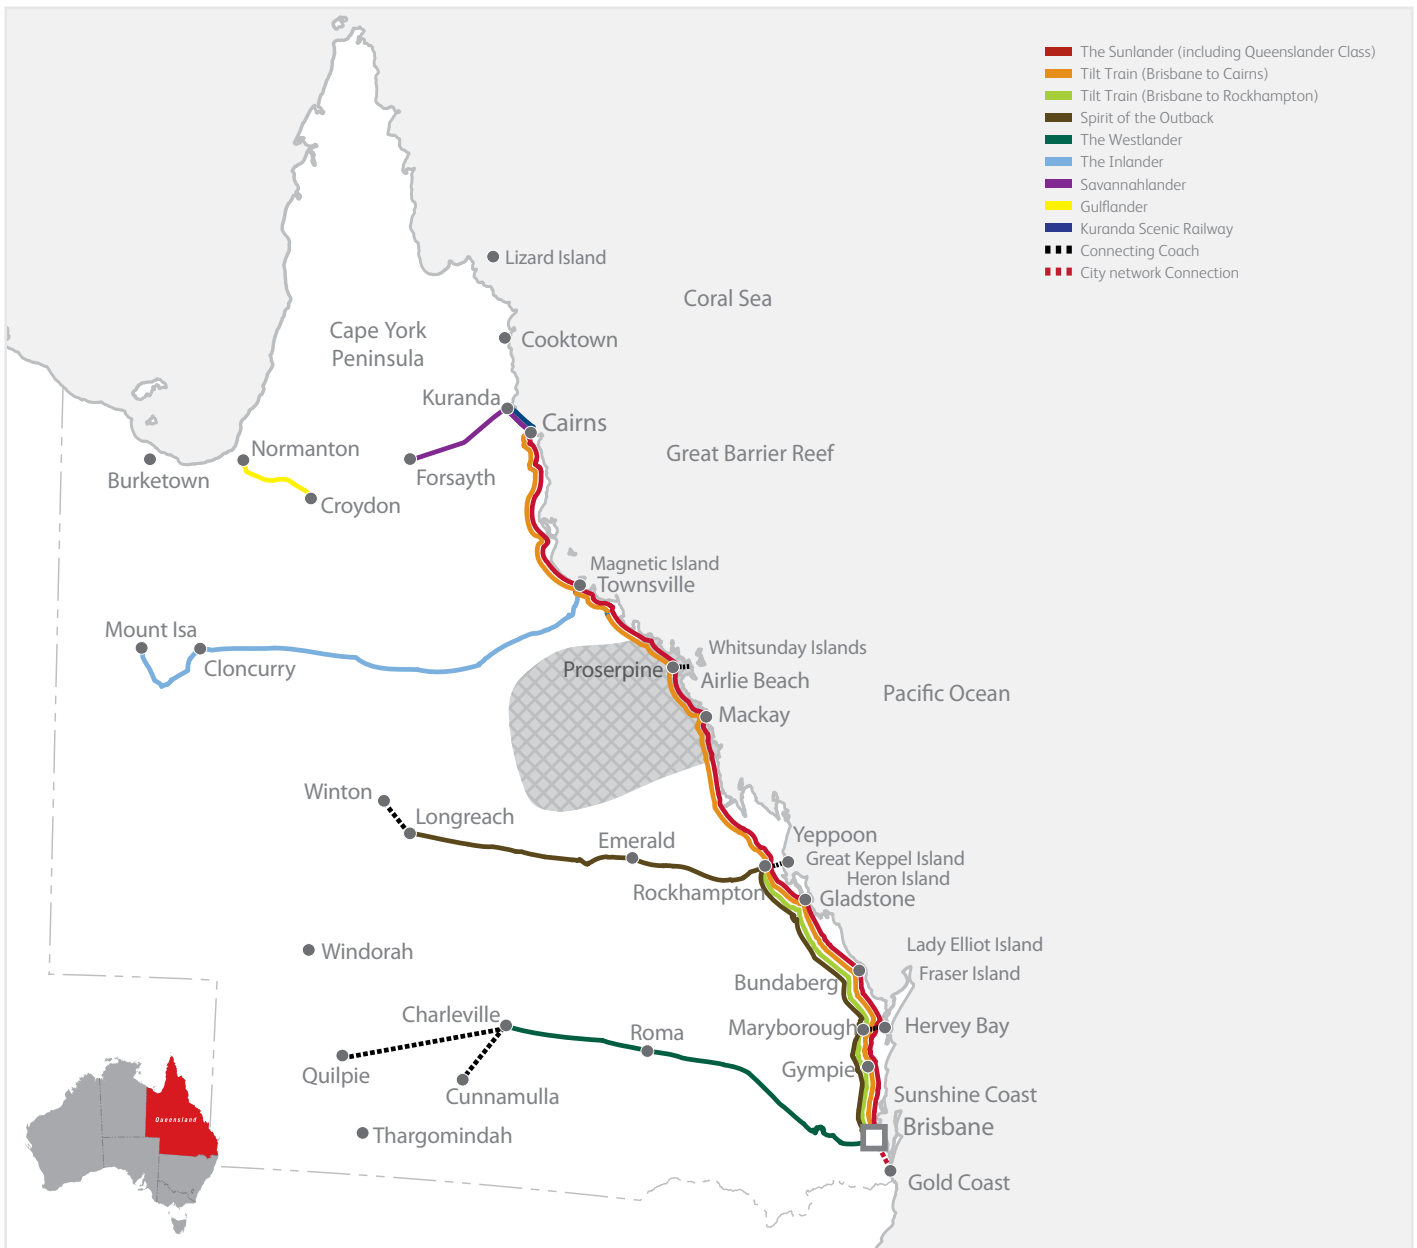

Whitsundays, Mackay and islands of the Great Barrier Reef

queenslandrailtravel.com.au • 1800 TRAINS (872 467) • +61 7 3235 7322