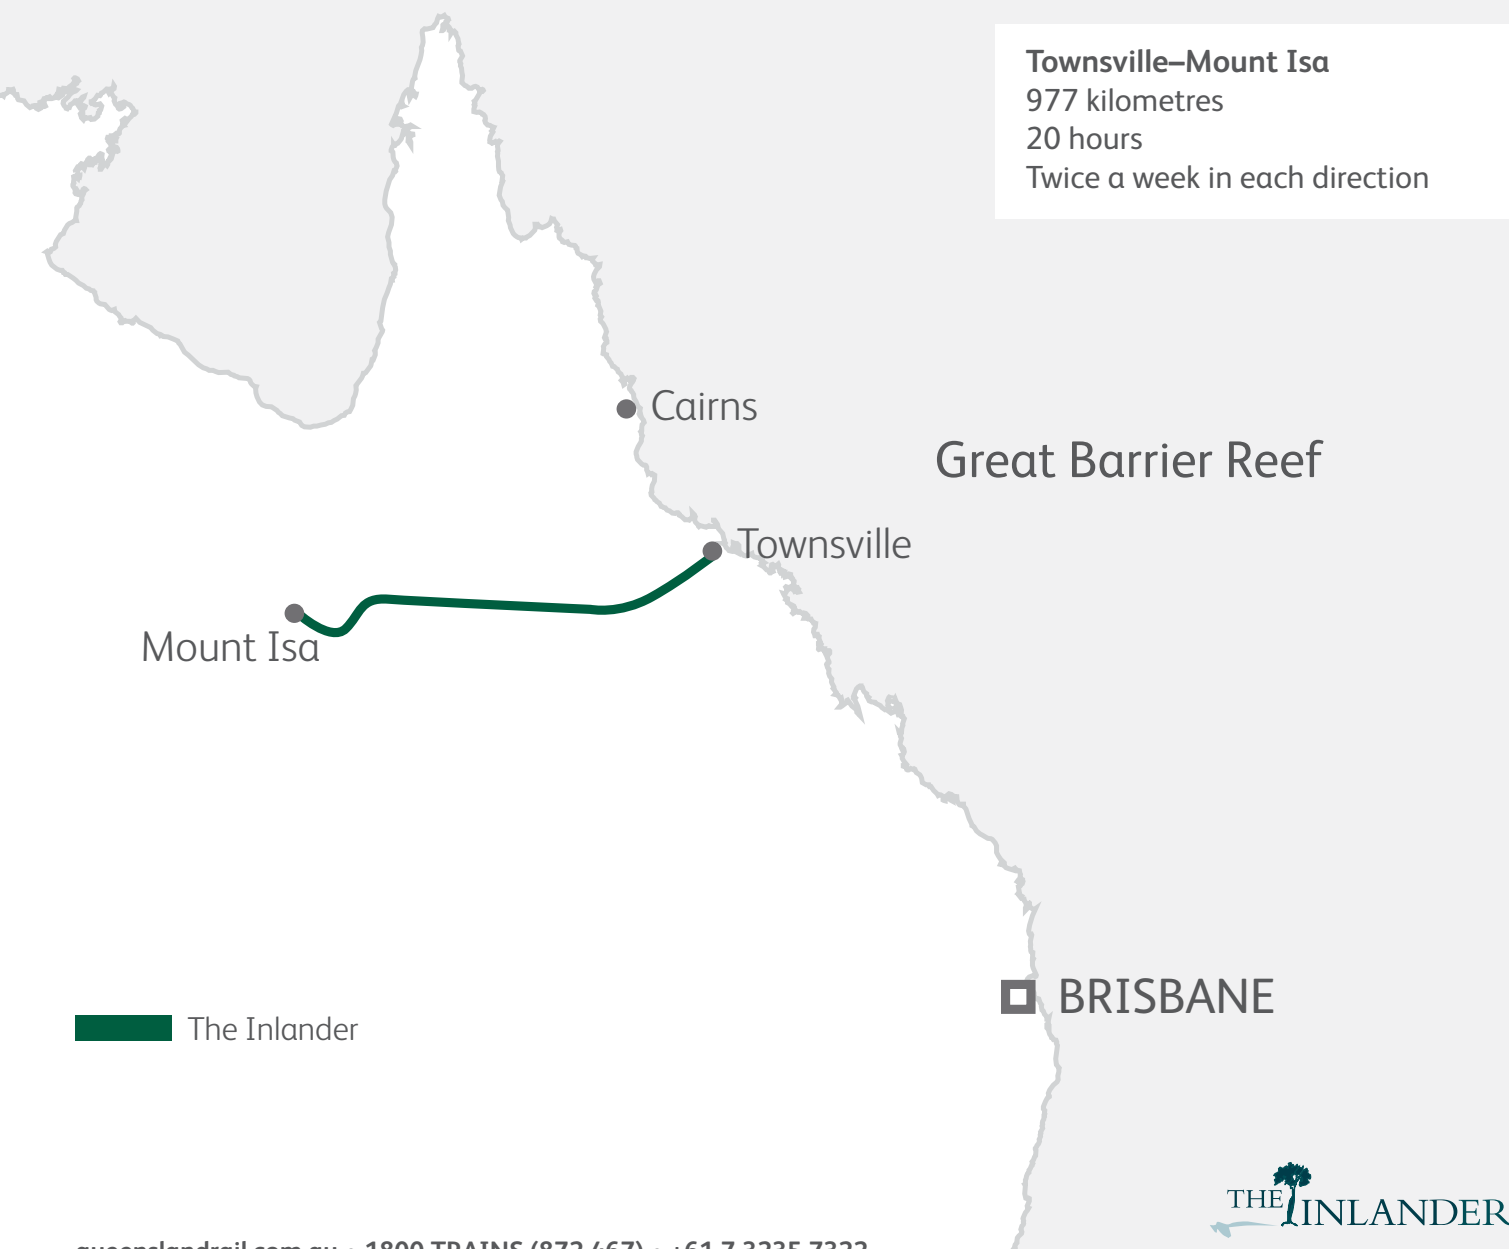

# The Inlander route map

[queenslandrail.com.au](http://queenslandrail.com.au) • 1800 TRAINS (872 467) • +61 7 3235 7322

THE INLANDER

 **QueenslandRail**  
Travel