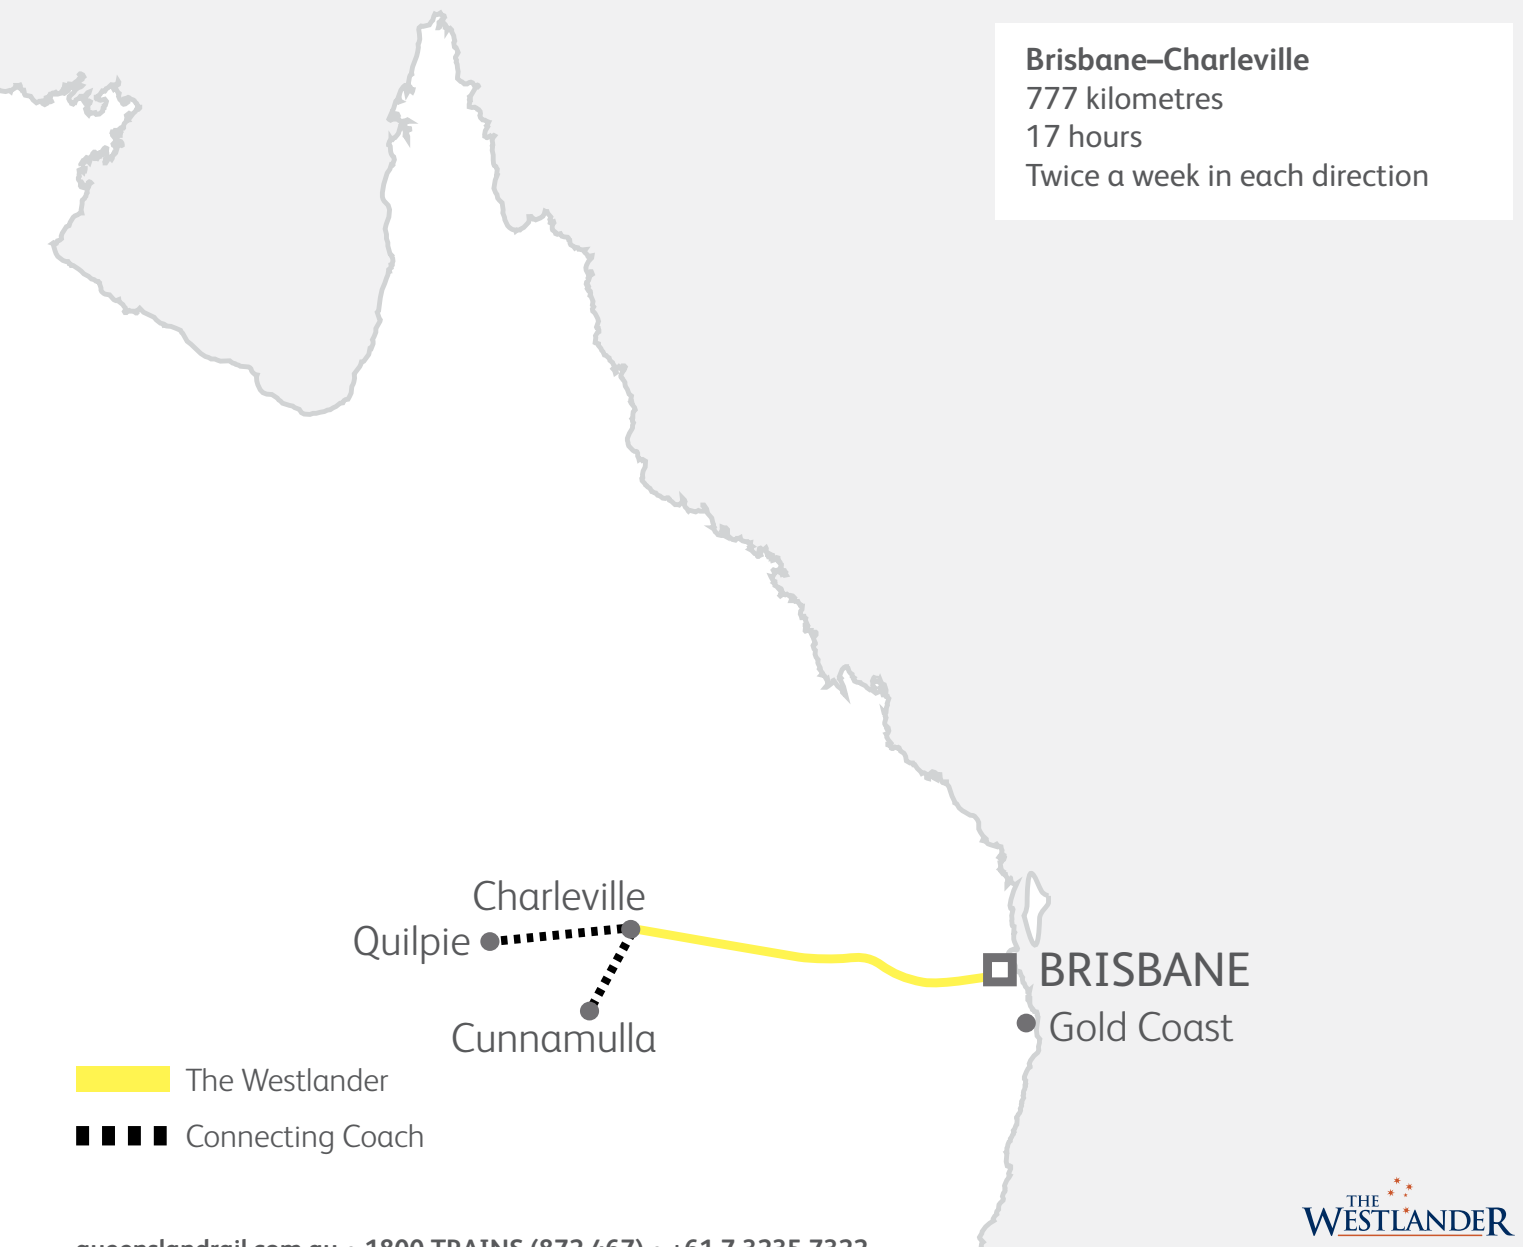

# The Westlander route map

[queenslandrail.com.au](http://queenslandrail.com.au) • 1800 TRAINS (872 467) • +61 7 3235 7322

THE WESTLANDER

QueenslandRail  
Travel