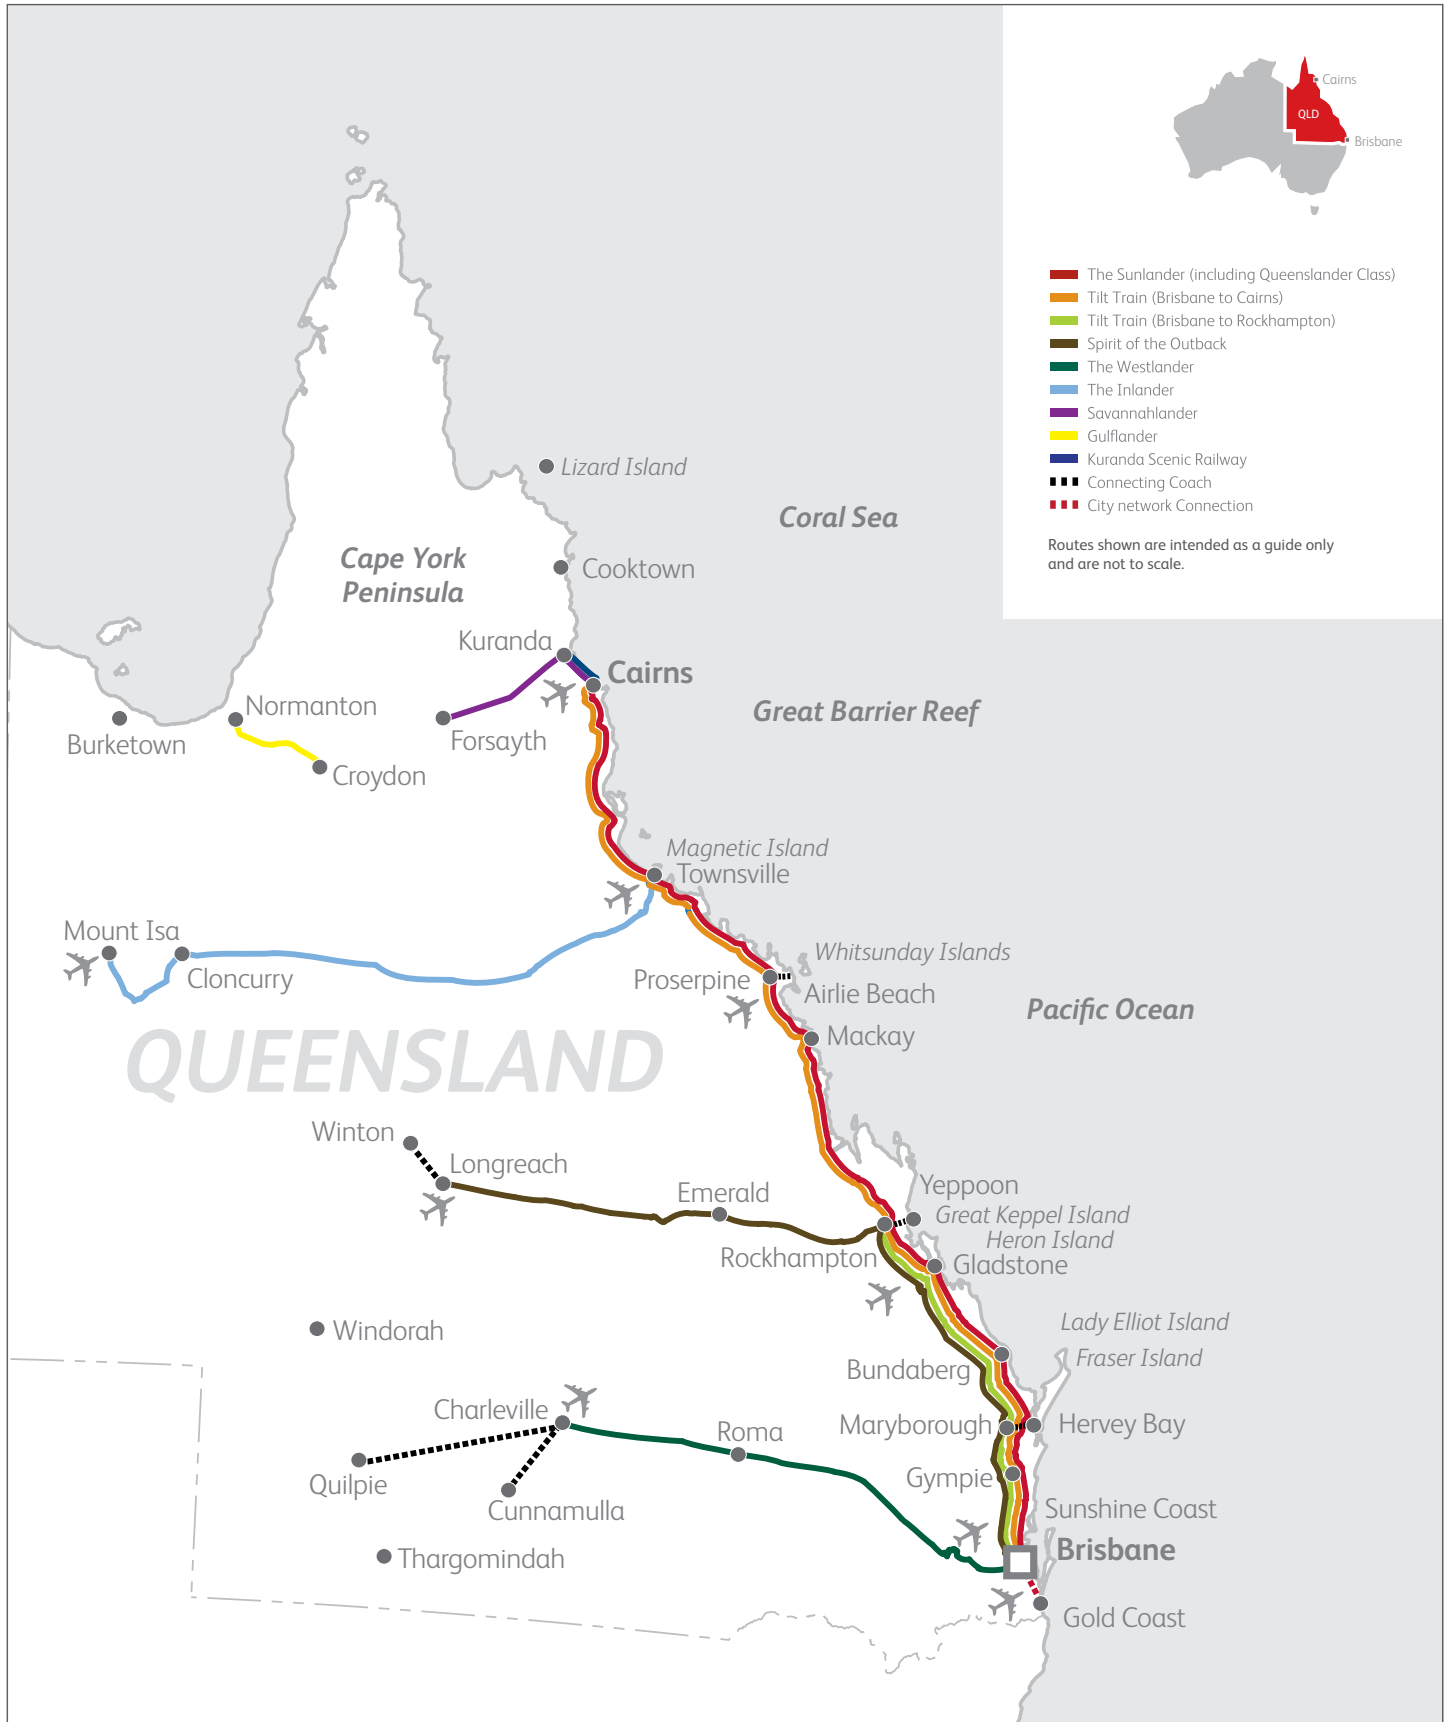

Rail adventures in Queensland