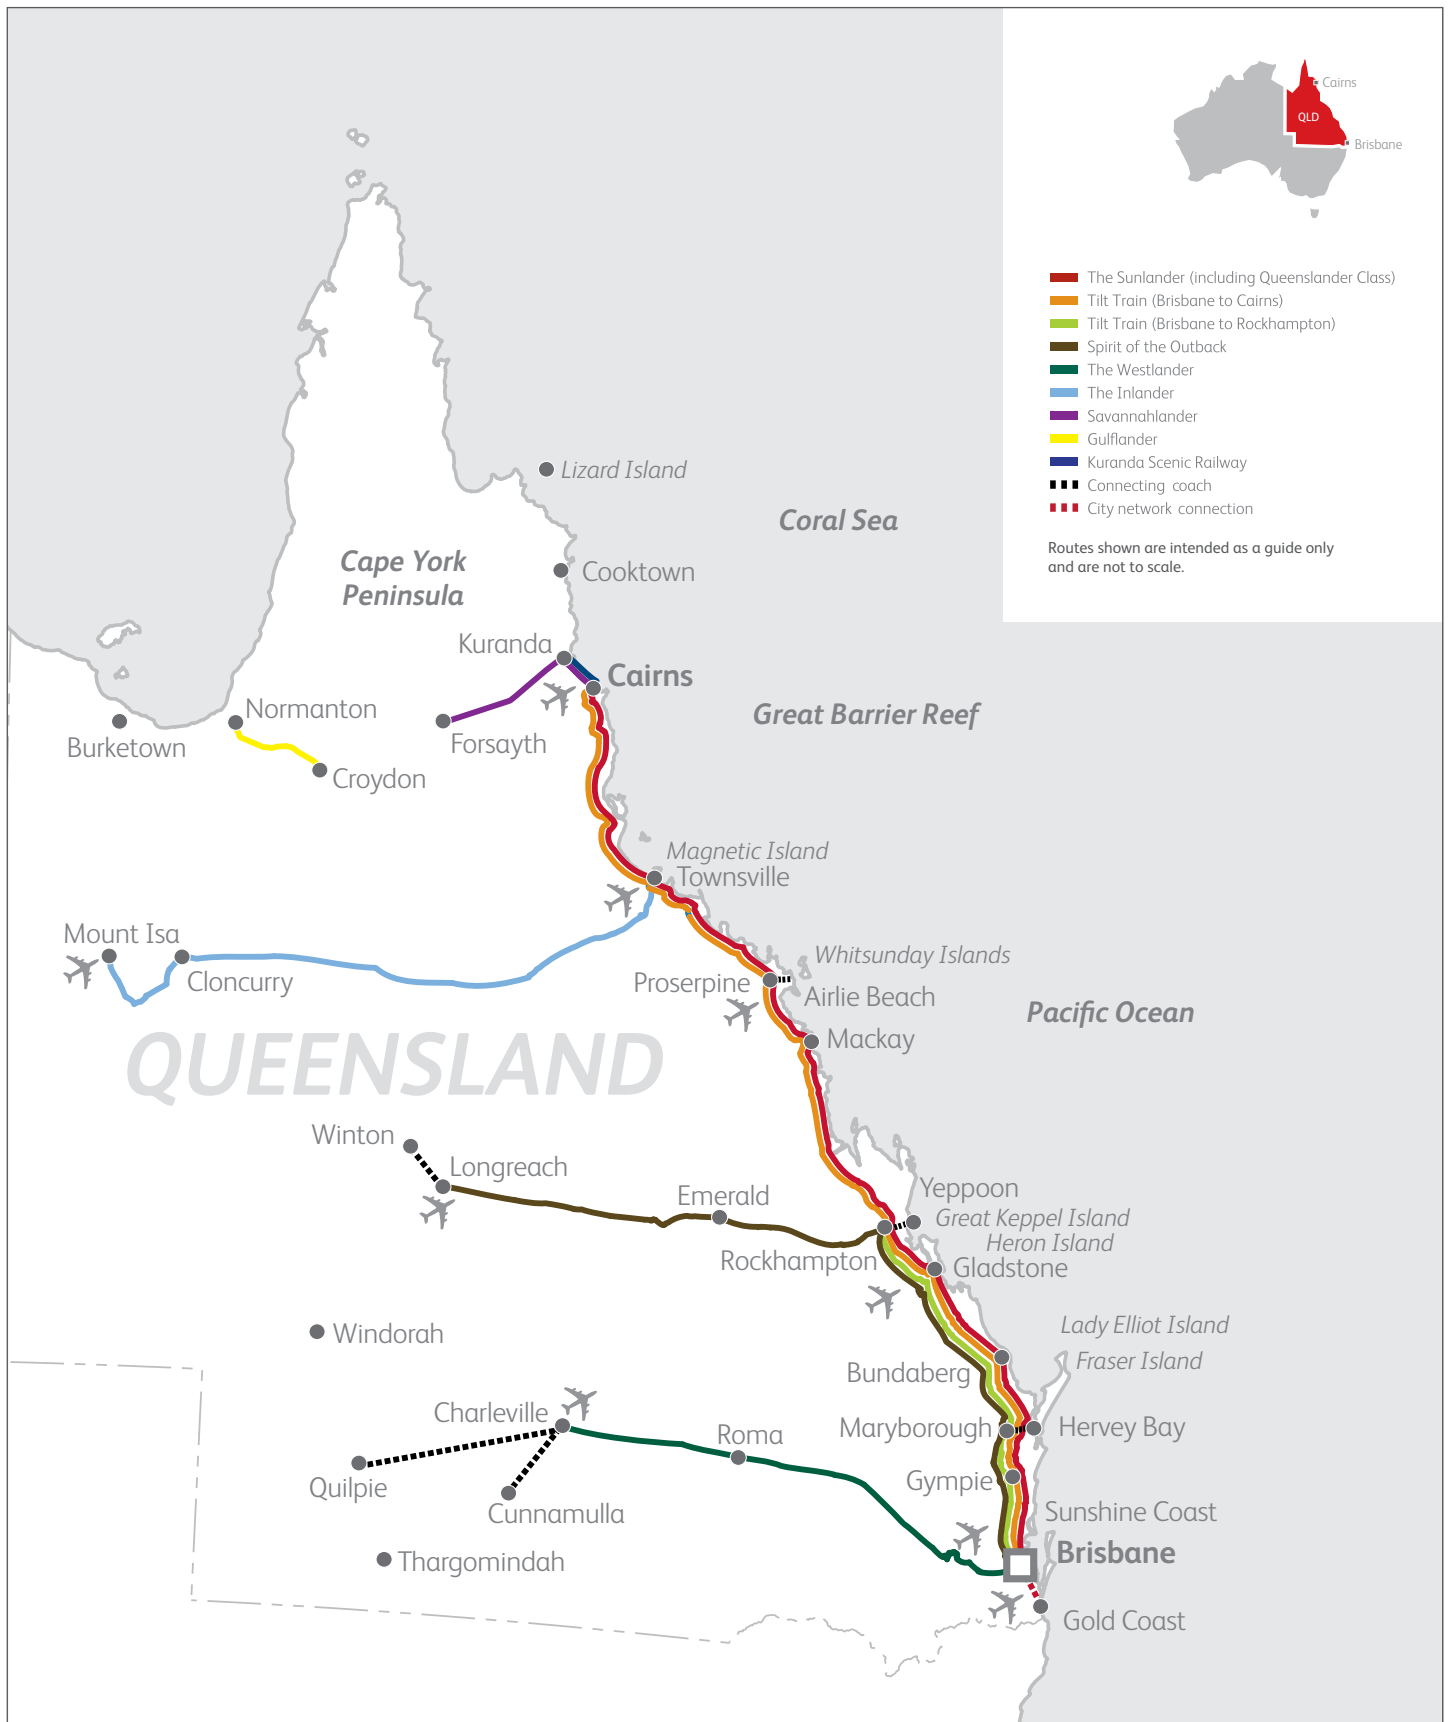

Rail adventures in Queensland

1800 TRAINS (872 467) • queenslandrail.com.au
Queensland Rail Travel centre • local travel agent