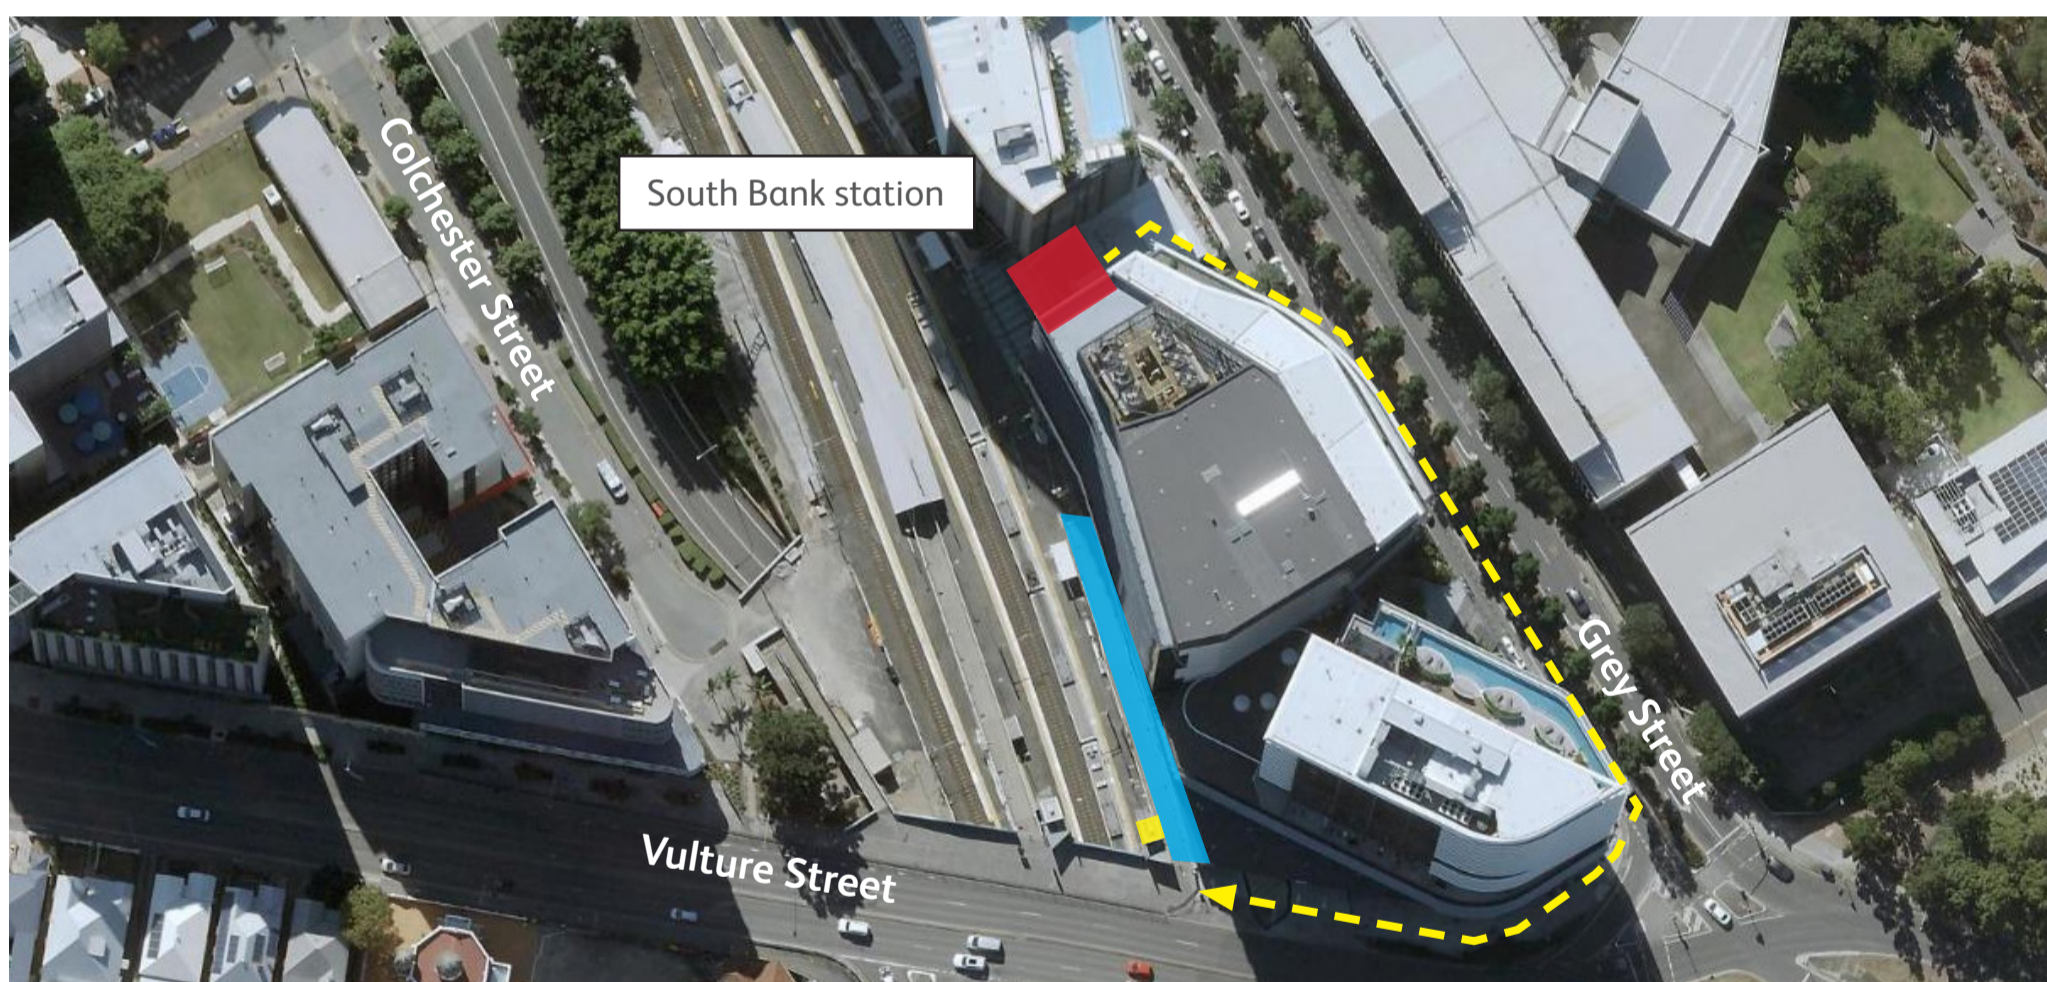

Temporary Southpoint entrance closure to platform 1

From 8pm to 4am, Tuesday 8 to Saturday 12 March

To support the platform 1 upgrade at South Bank station, the entrance between the Southpoint concourse and platform 1 will be temporarily closed from **8pm to 4am the next day, from Tuesday 8 to Saturday 12 March** (over five nights).

To access platform 1 during the closure, please travel via Grey Street and use the Vulture Street ramp or lift (around three minutes walk).

We appreciate your patience as we work to upgrade platform 1 at South Bank station.

Map data © 2022 Queensland Globe

- Temporary Southpoint station entrance closure
- Alternative platform 1 ramp access
- Alternative platform 1 lift access
- -> Grey Street detour to Vulture Street platform 1 access