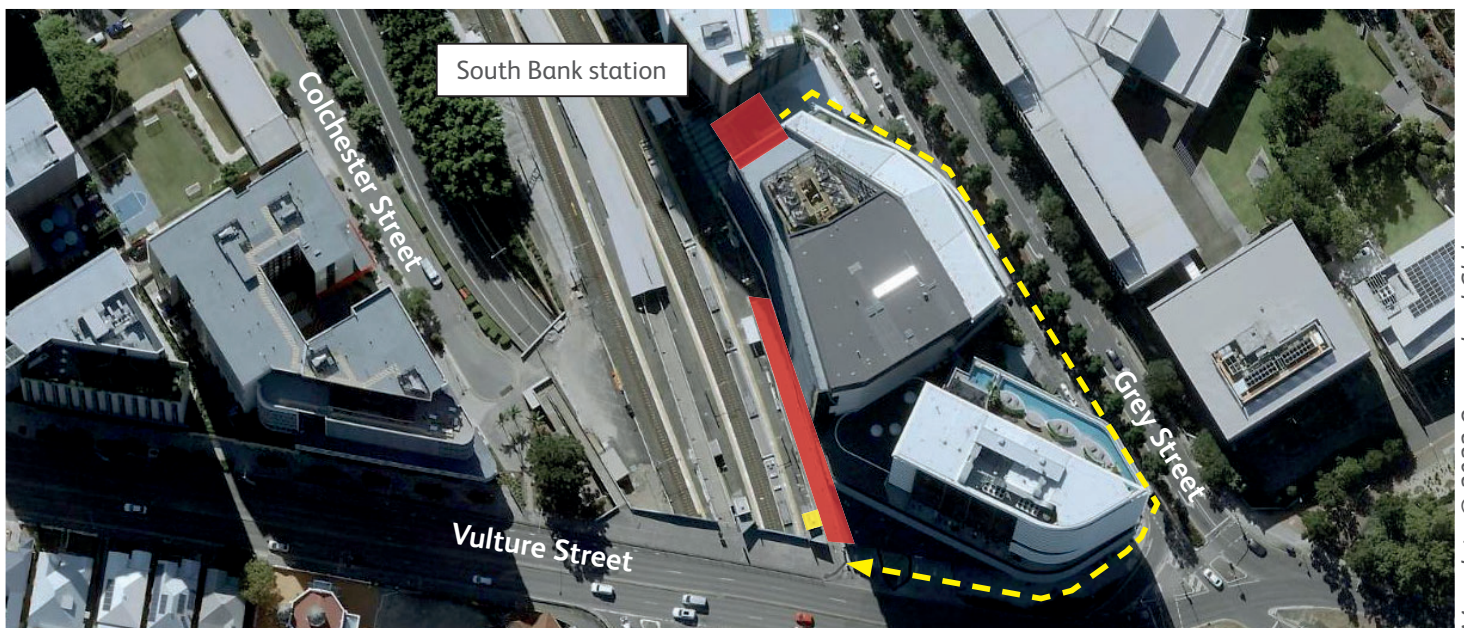

Temporary Vulture Street ramp and Southpoint entrance closure to platform 1

From 8pm to 4am on weeknights (Monday to Friday), up until Thursday 14 April

To support the platform 1 upgrade at South Bank station, the Vulture Street ramp and entrance between the Southpoint concourse and platform 1 will be temporarily closed.

From 8pm to 4am the next day on weeknights (Monday to Friday), up until Thursday 14 April please access platform 1 via Grey Street and the Vulture Street lift (around three minutes detour).

We appreciate your patience as we work to upgrade platform 1 at South Bank station.

Map data © 2022 Queensland Globe

- Temporary Southpoint station entrance closure
- Temporary platform 1 ramp closure
- Alternative platform 1 lift access - ➔ Grey Street detour to Vulture Street lift

For more information, please see station staff, call **13 16 17** (business hours) or email communityengagement@qr.com.au