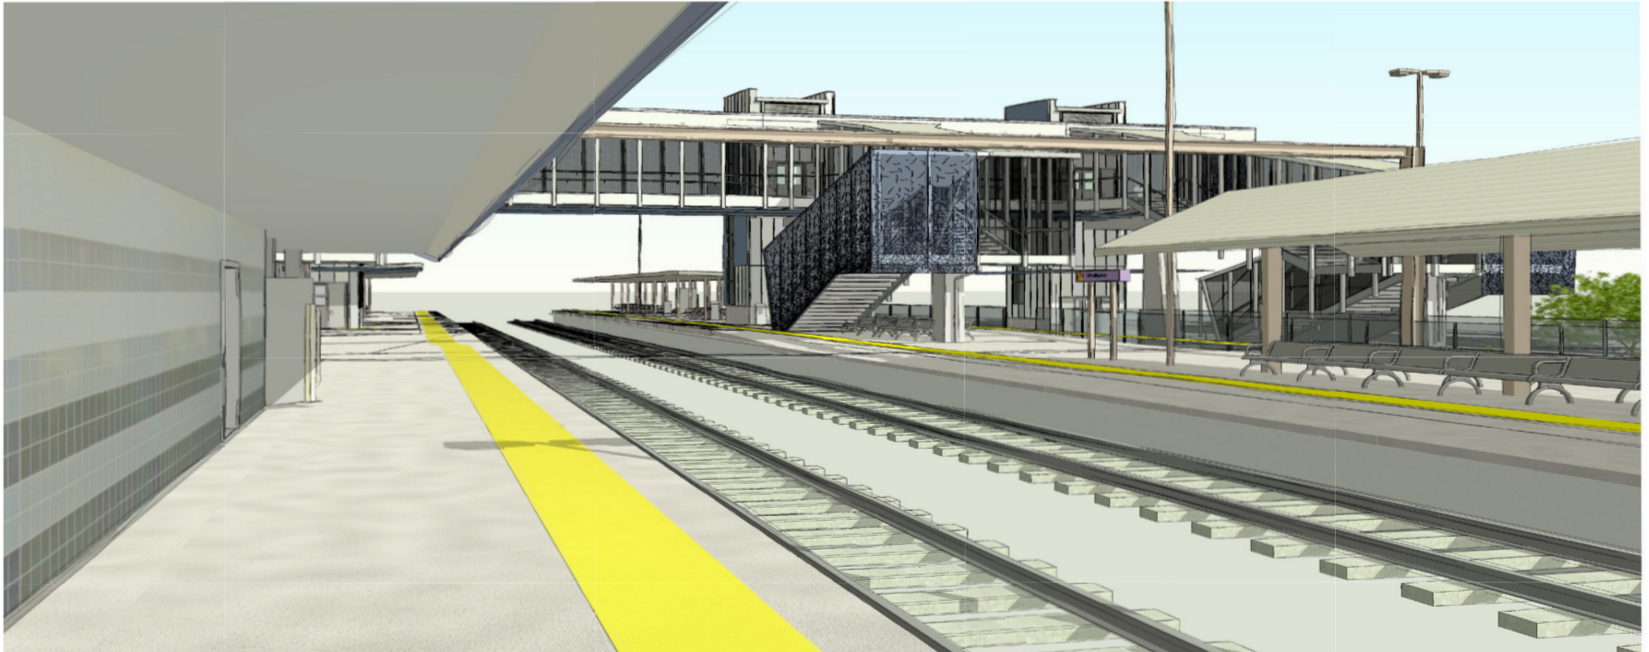

Platform 1, looking towards new footbridge, stairs and lifts.