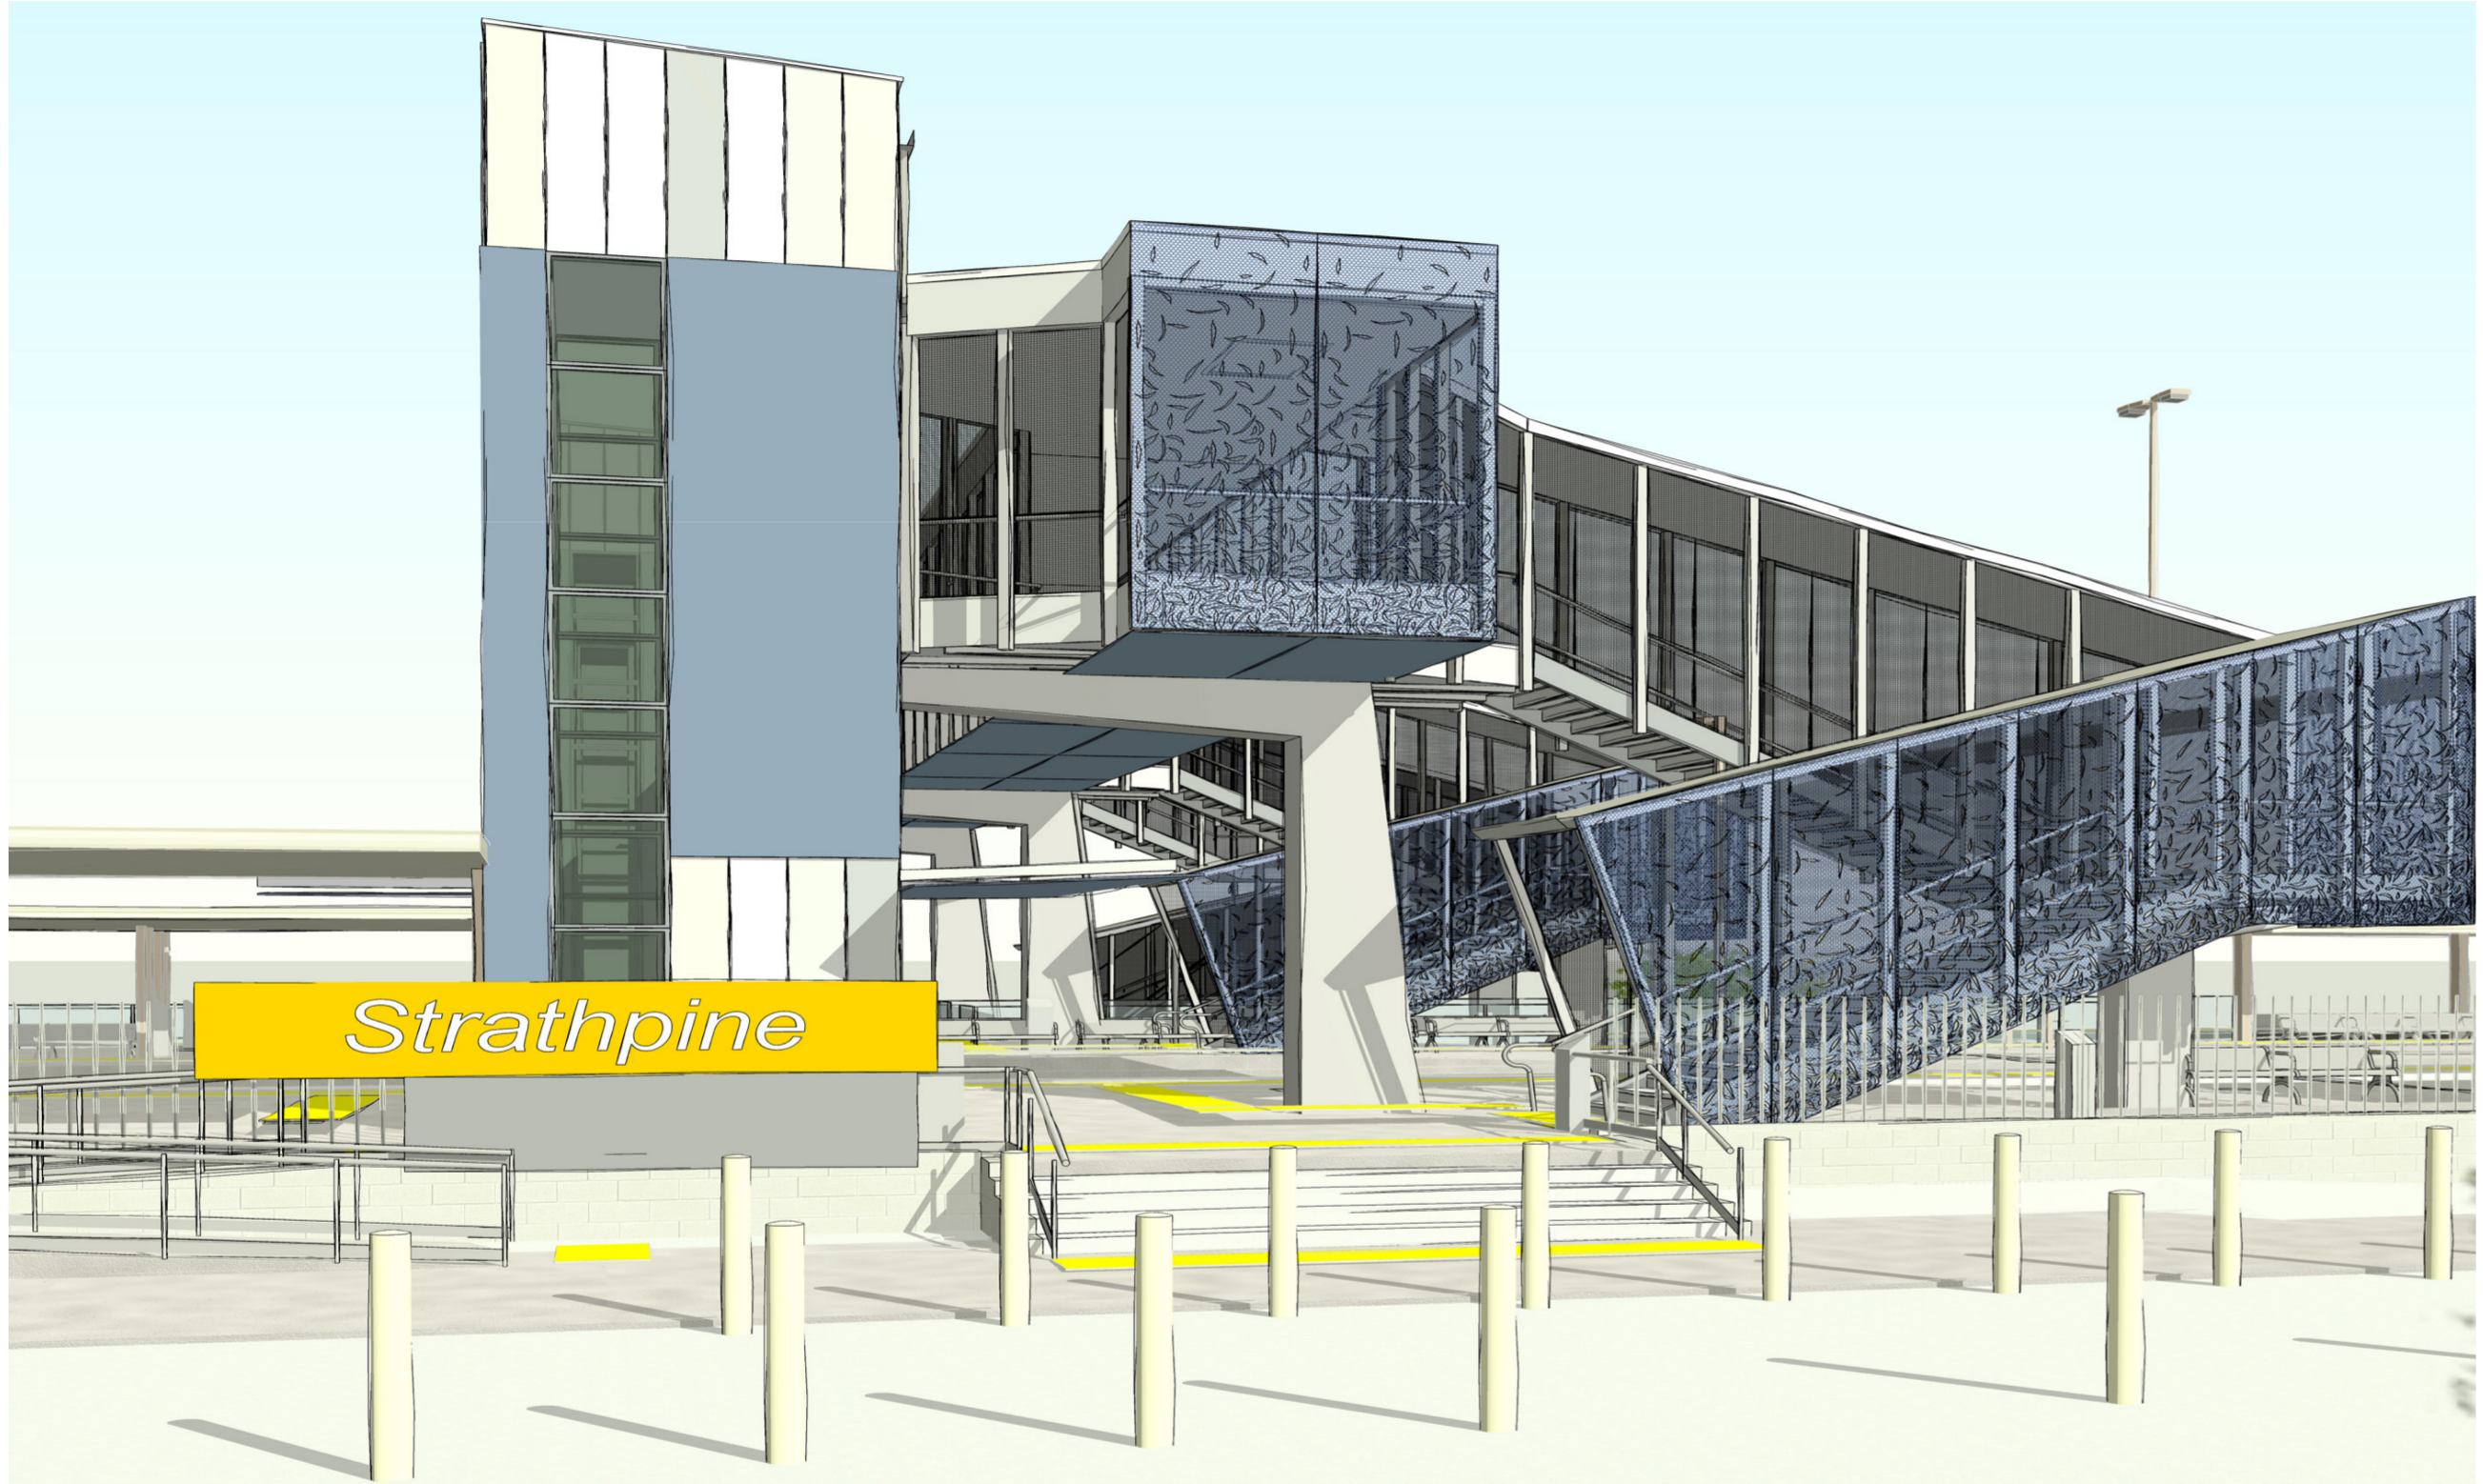

Concept designs - Strathpine station

Eastern platform entry