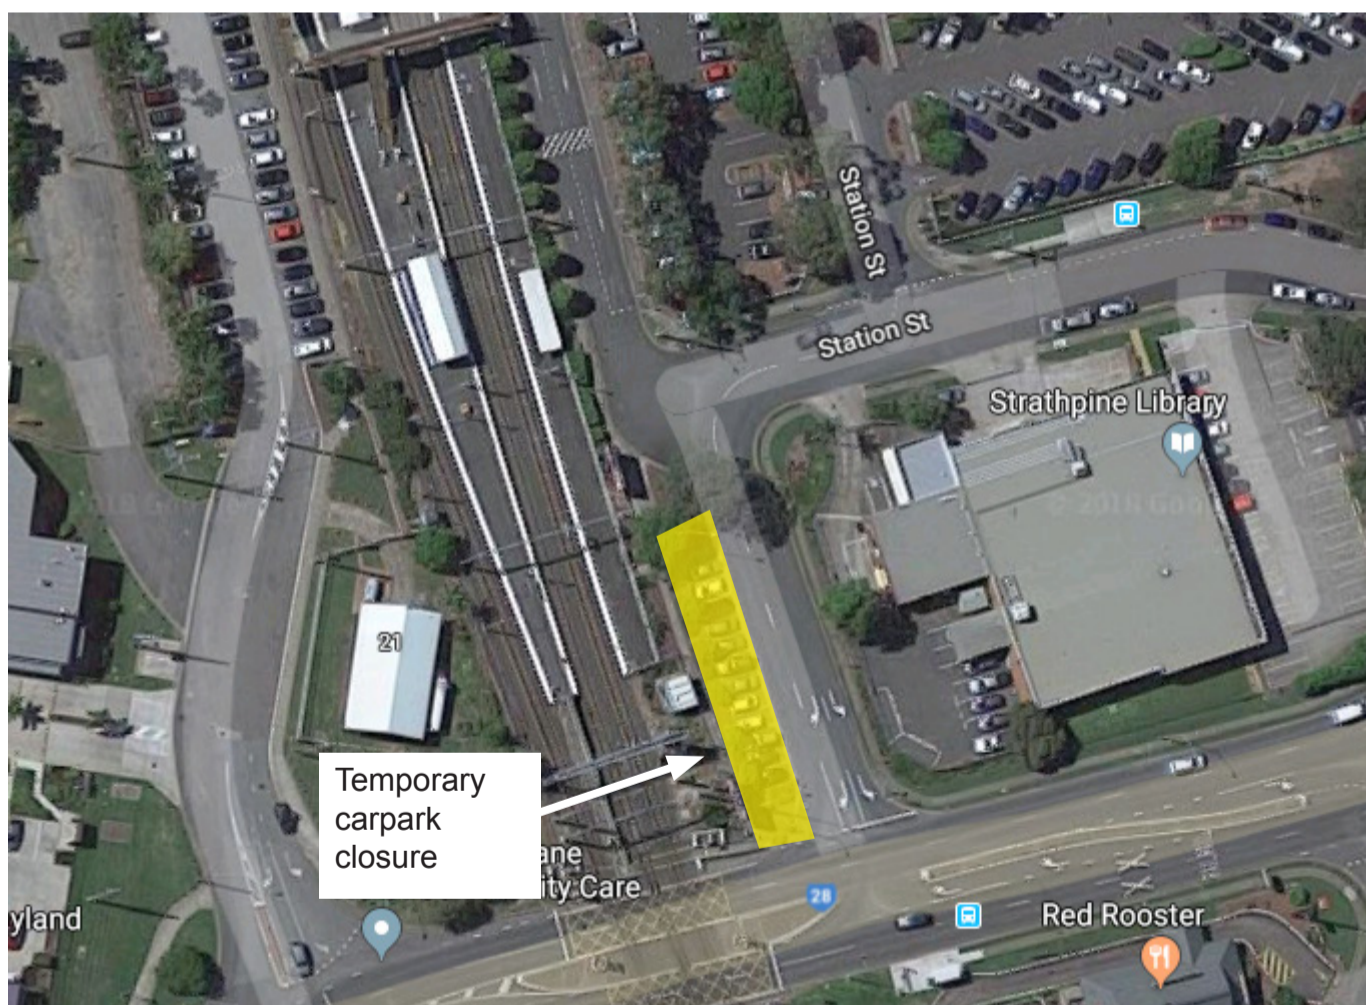

Temporary carpark closure – tree removal

6am to 9am, Friday 2 November

A small section of the eastern carpark will be temporarily unavailable from 6am to 9am on Friday 2 November for tree removal as part of the station accessibility upgrade.

We apologise for any inconvenience and appreciate your patience as we work to improve your station.

For more information, please contact the project team on **1800 722 203** (free call), email stationsupgrade@qr.com.au or visit queenslandrail.com.au