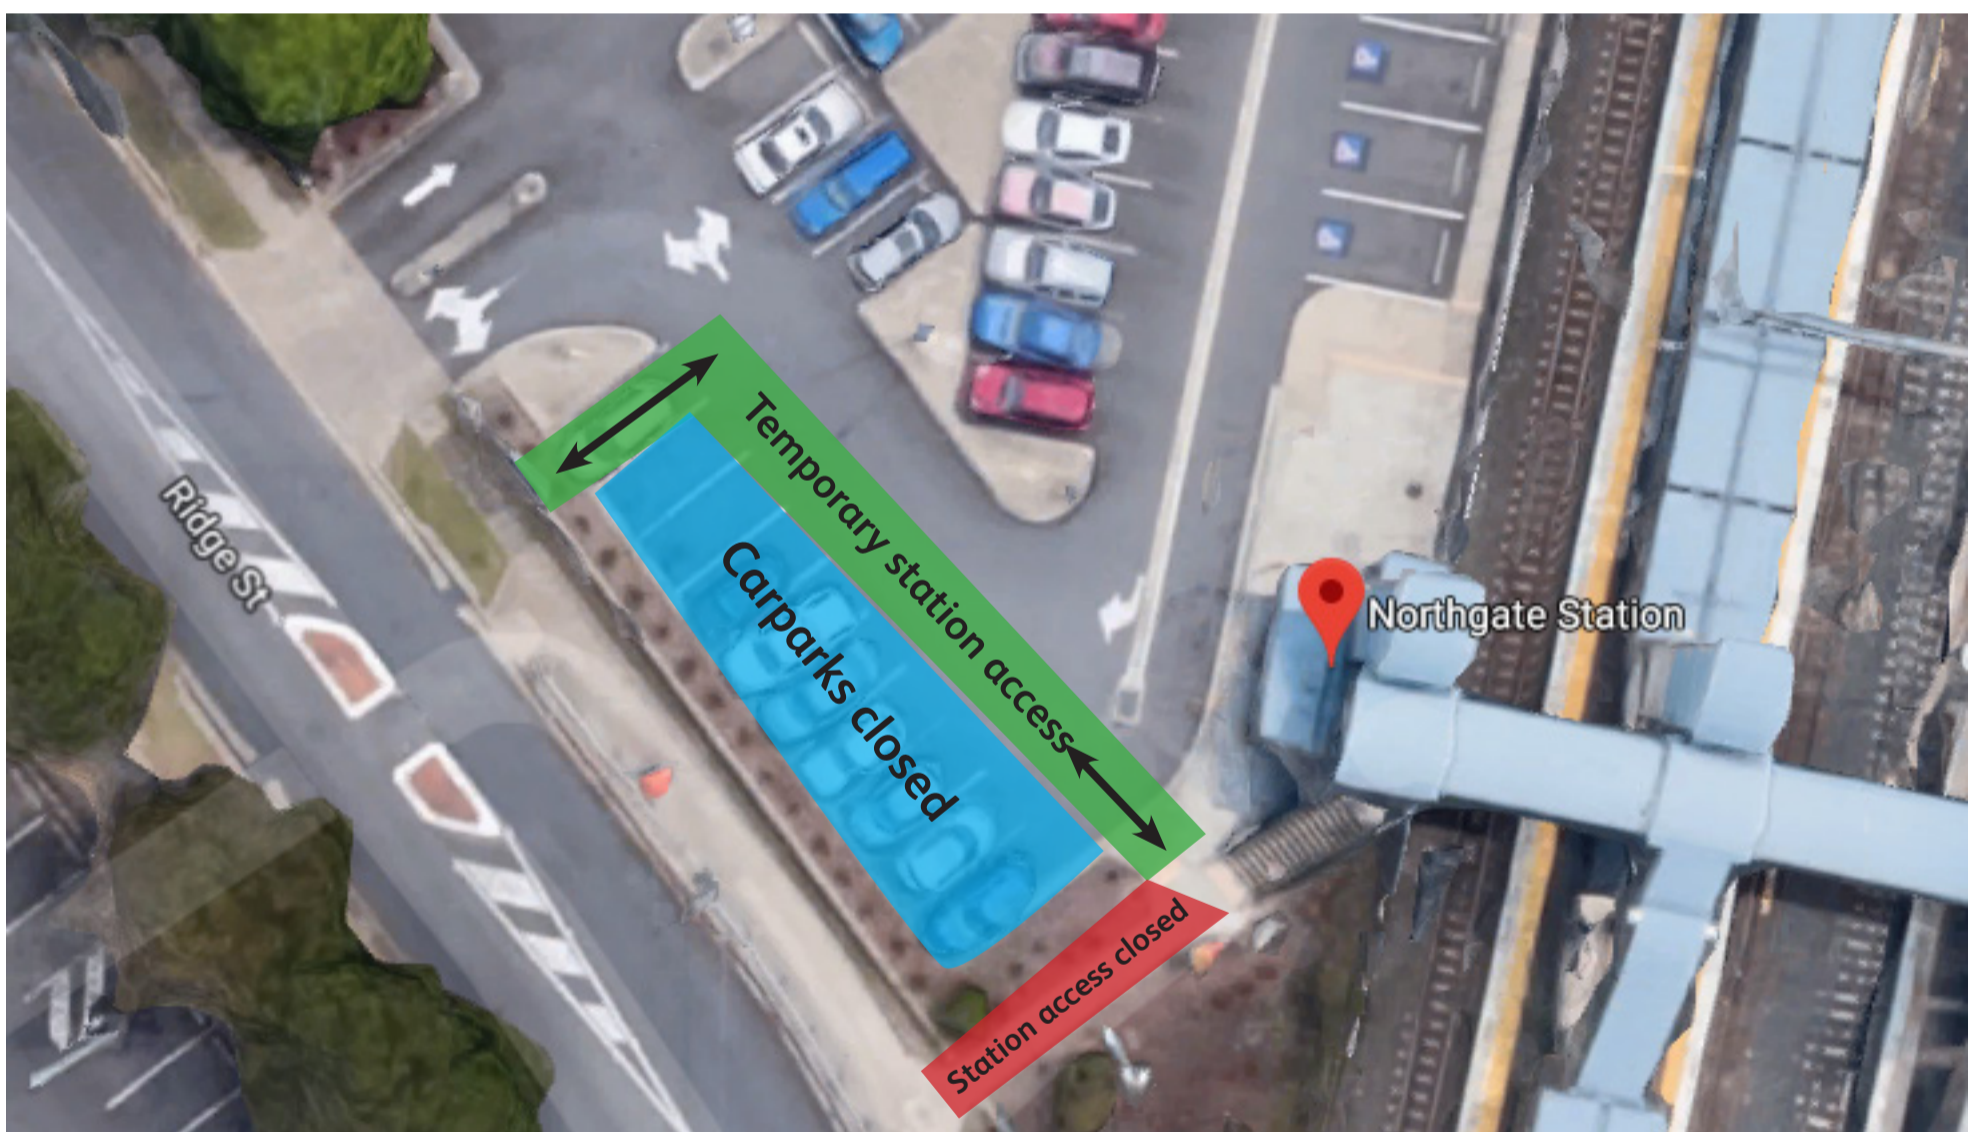

Changed station access

Ridge Street

13 August 2018 to early 2019

Due to the construction of a new Queensland Police Service outpost at Northgate station, Queensland Rail will temporarily change access to the station from Ridge Street. Please refer to the map below.

Please be aware of your surroundings and proceed safely at all times.

Map data ©2018 Google

We apologise for any inconvenience and appreciate your patience as we work to improve the safety of your network.

For more information, please see station staff, call 13 16 17 (business hours) or email customerfeedback@qr.com.au