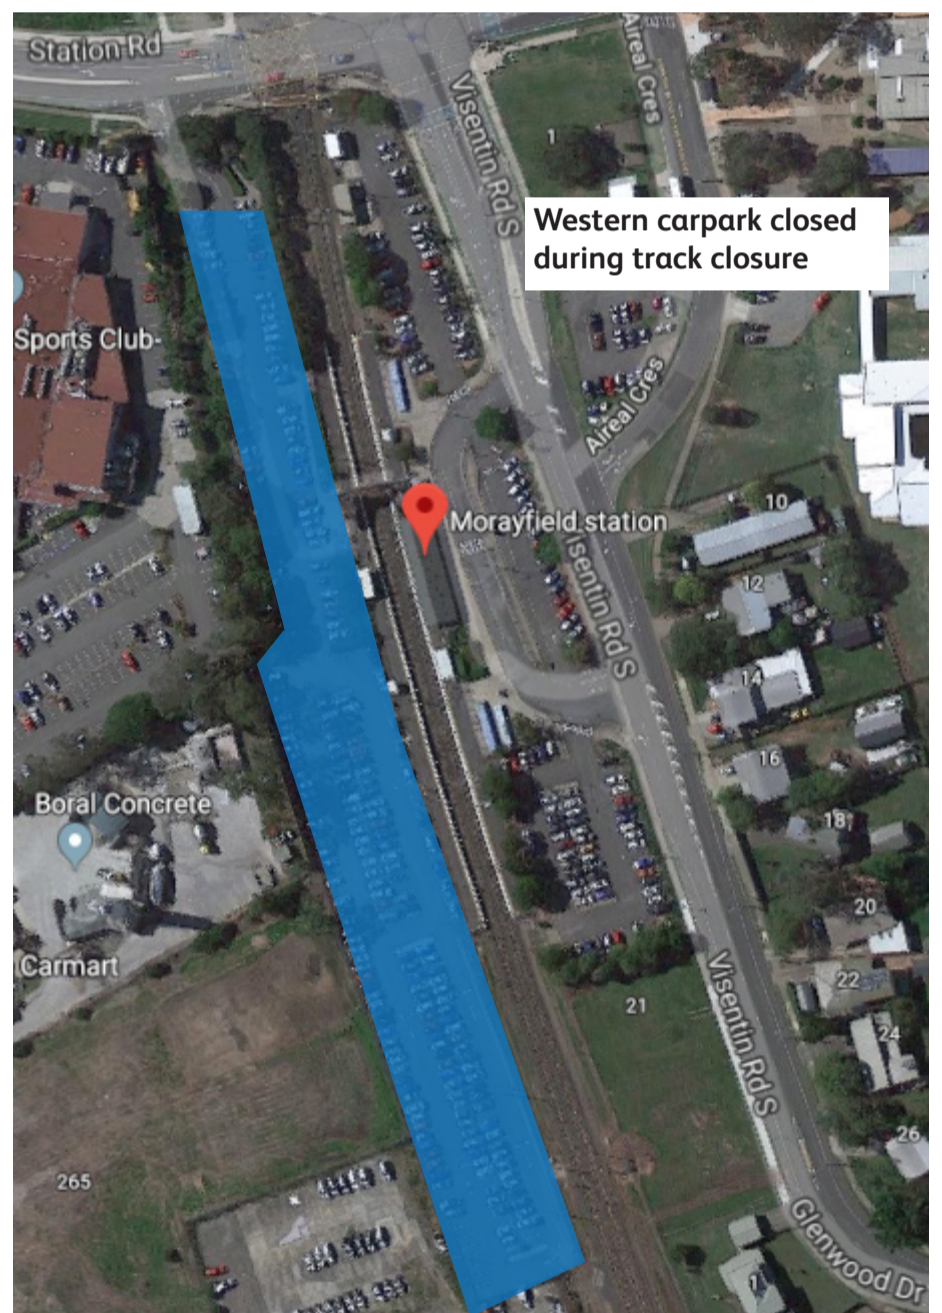

Temporary closure – western carpark

1am Saturday 16 to 1am Monday 18 February 2019

To allow for construction access as part of the station accessibility upgrade, the western carpark will be unavailable from 1am Saturday 16 to 1am Monday 18 February.

Buses will be replacing trains during the scheduled track closure this weekend. The eastern carpark will remain open.

Customers are requested to assist us by removing vehicles from the western carpark by 1am Saturday 16 February.

The western carpark will reopen for customers from the first service on Monday 18 February.

We appreciate your cooperation and apologise for any inconvenience as we work to improve your station.

Map data ©2019 Google