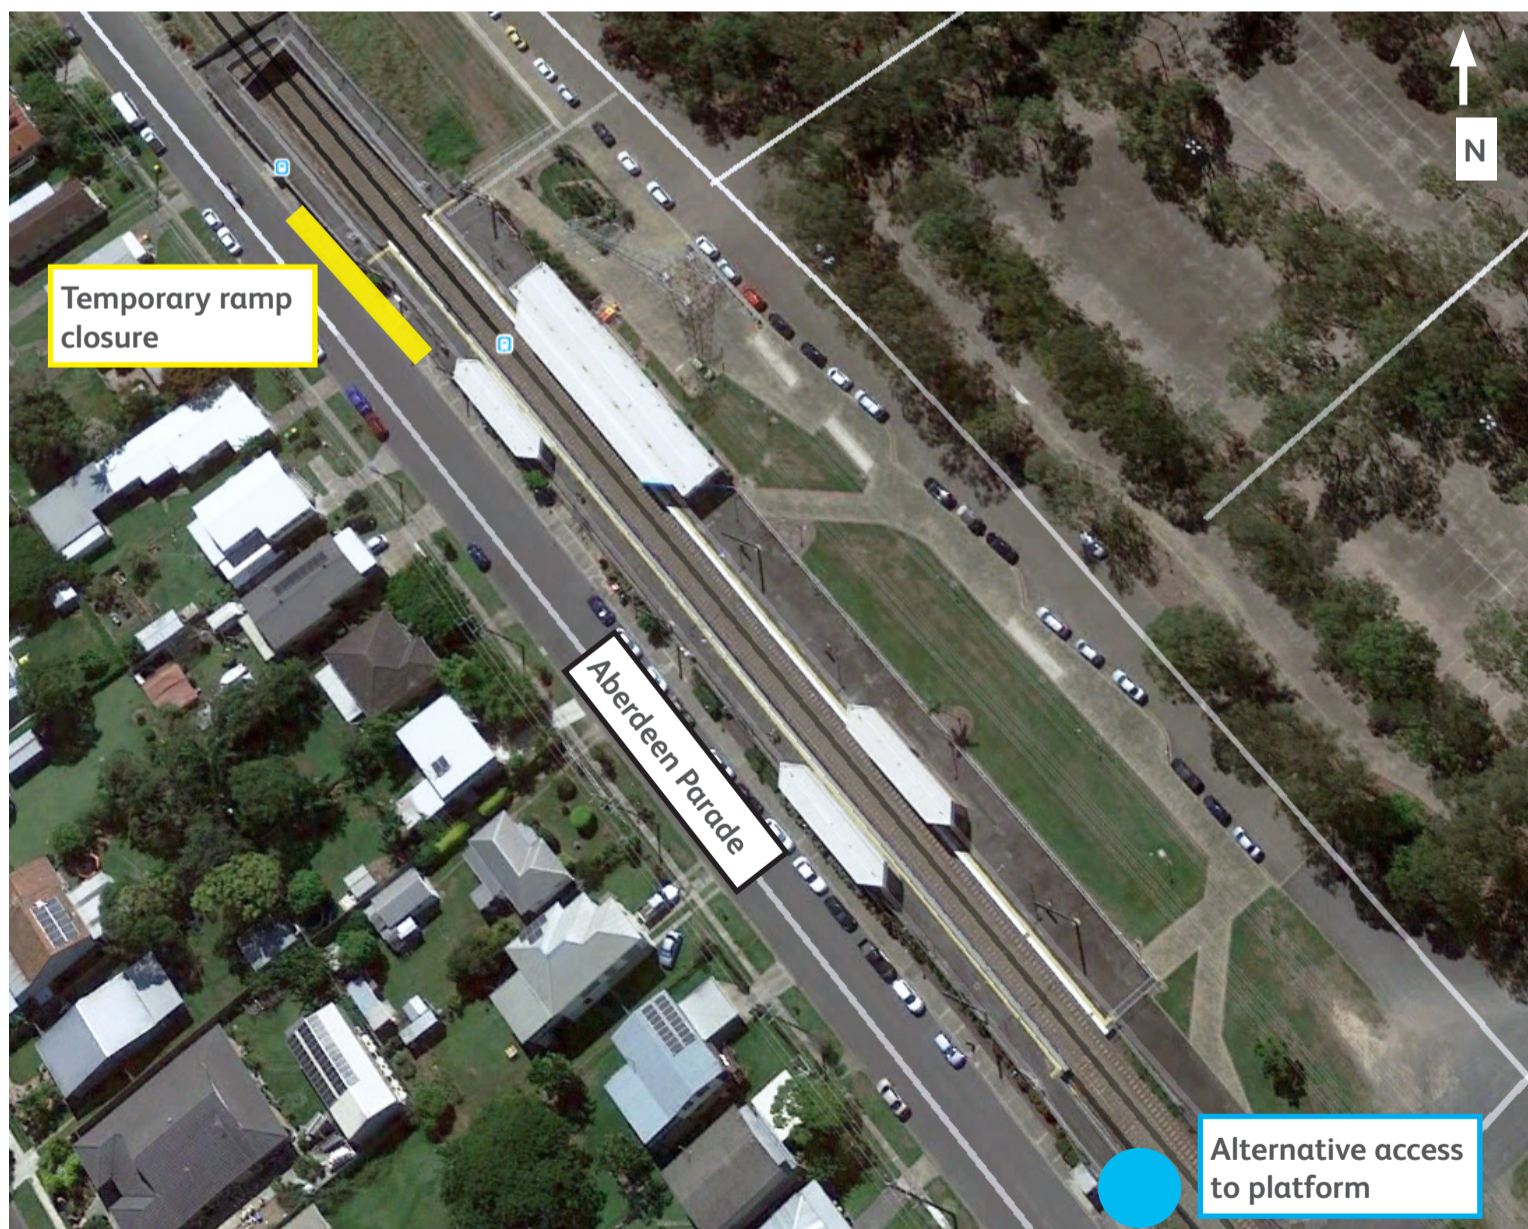

Temporary ramp closure

9.30am to 2.30pm on Thursday 22 February

The ramp from northern end of Aberdeen Parade to Boondall station will be temporarily closed between 9.30am and 2.30pm on Thursday 22 February for platform works.

Alternative access to the station exists at the southern end of Aberdeen Parade.

We apologise for any inconvenience while these works are undertaken.

Map data © 2018 Google

If you require assistance with station access call **13 16 17** from 8am to 5pm Monday to Friday or text only **0428 774 636**
Visit translink.com.au or call **13 12 30** anytime for more information, updates or assistance out of hours