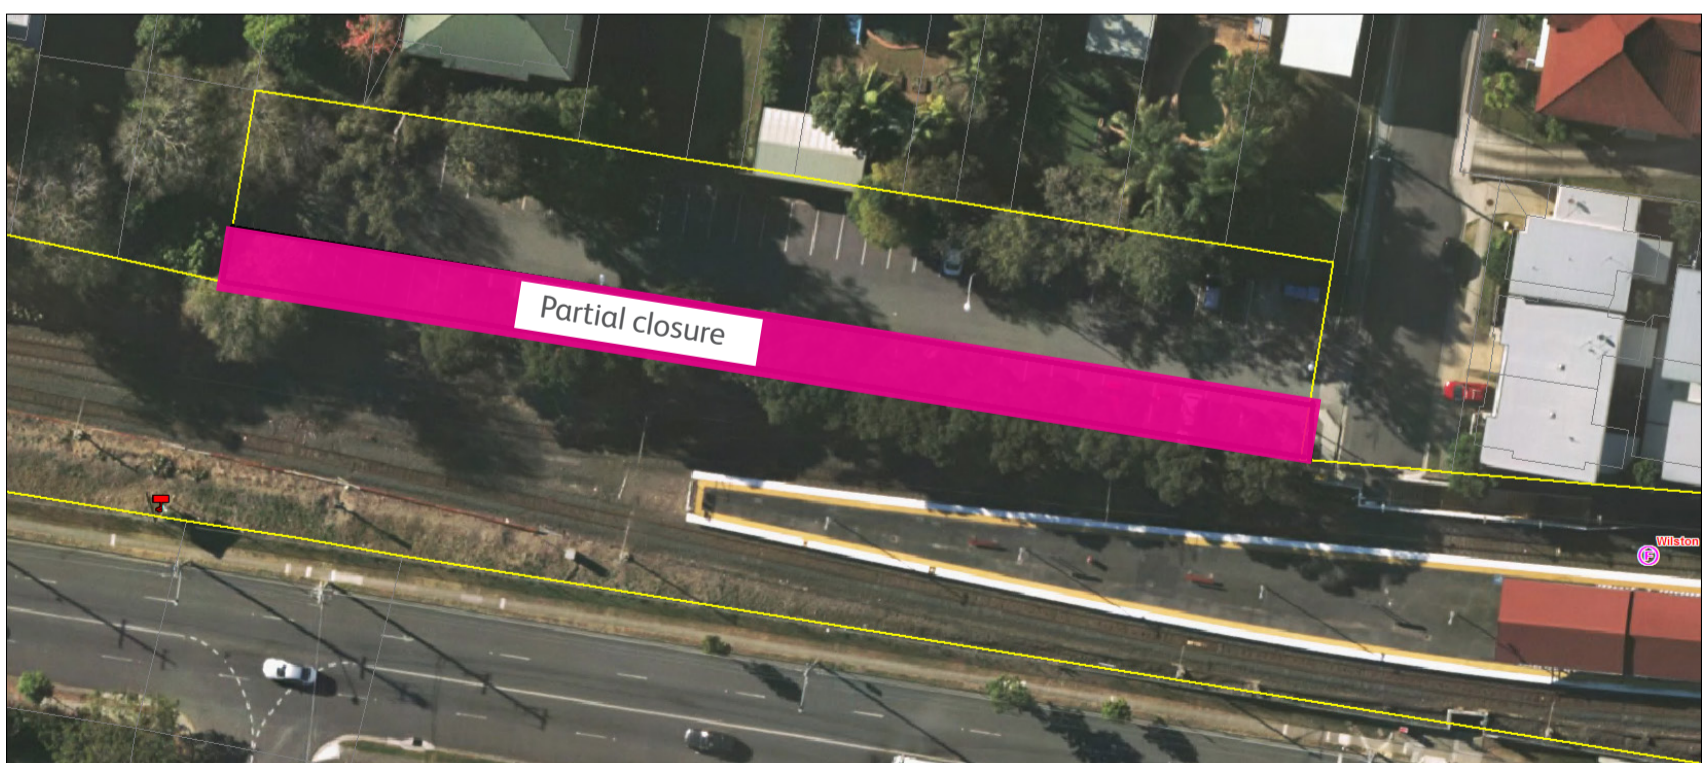

Temporary carpark closure

Full closure – Saturday 7 and Sunday 8 October

**Partial closures – Saturday 14 and Sunday 15 October
– Saturday 21 and Sunday 22 October**

The Wilston station carpark will be temporarily closed to facilitate improvement works including the repair of kerbing.

The carpark will be fully closed during the track closure on 7-8 October to accommodate machinery and vehicle movements. Partial closures (indicated below) will occur on the subsequent weekends.

We apologise for any inconvenience caused, as we work to improve your station.