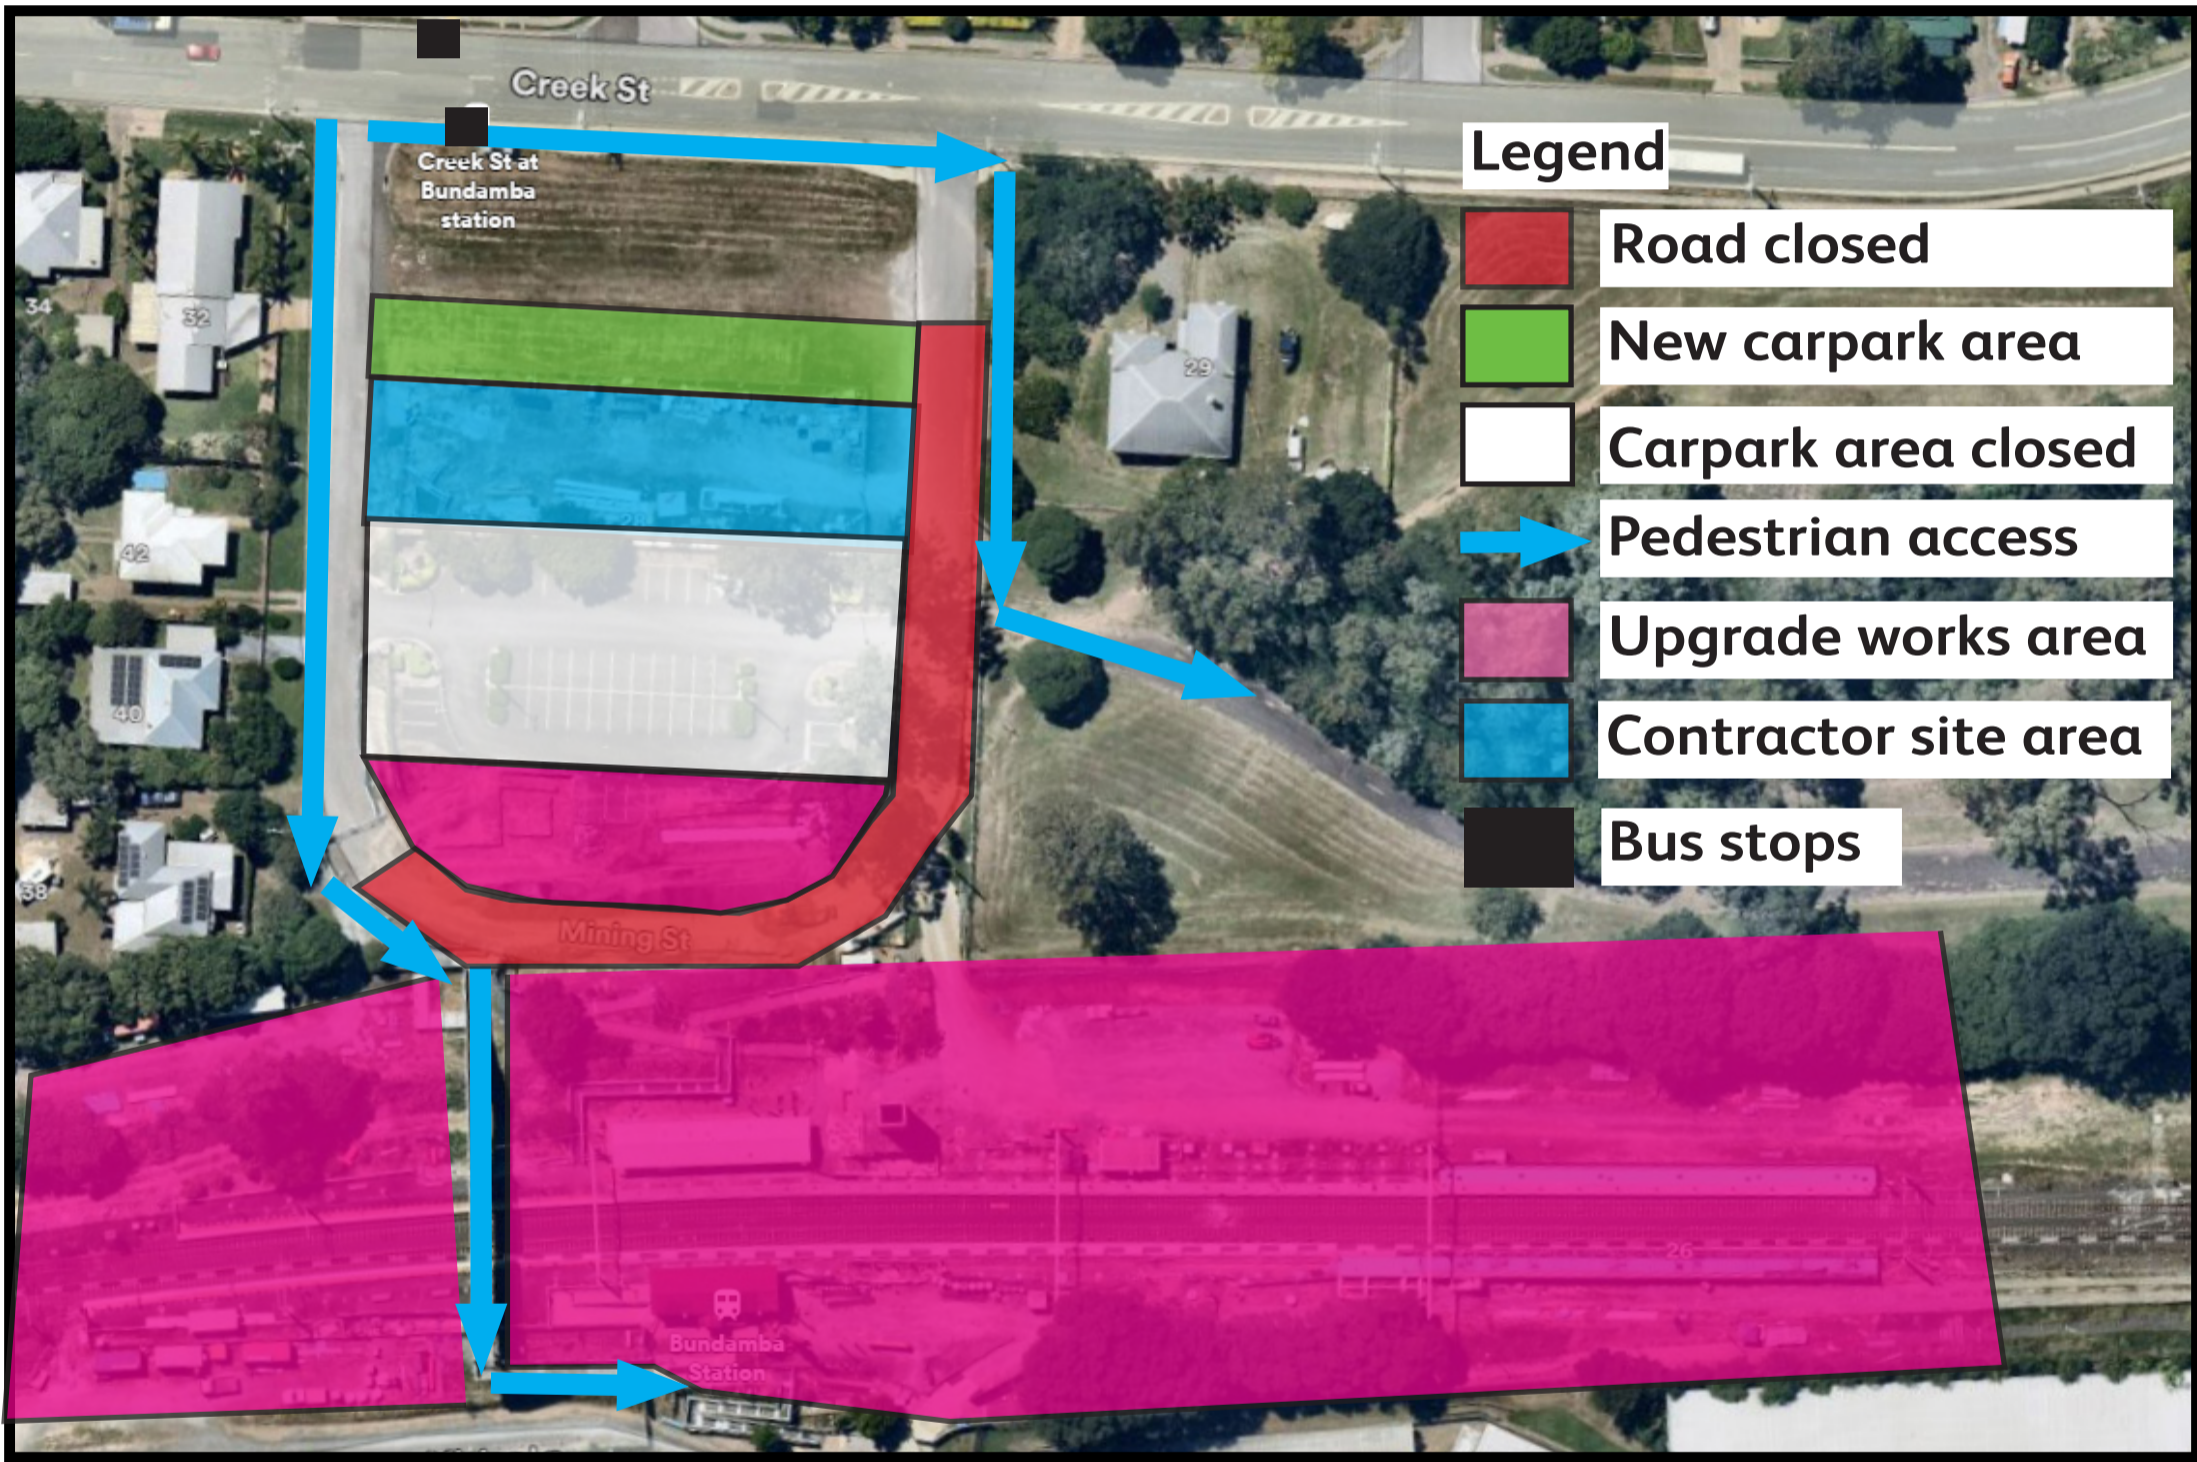

Bundamba station accessibility upgrade

Carpark changes - late March 2024

Queensland Rail is continuing to progress works at Bundamba station as part of the accessibility upgrade.

To safely progress trenching works inside the station carpark area, we need to close the existing carpark area and open up a new carpark closer to Creek Street (see map below). Please see site workers for bike locker access.