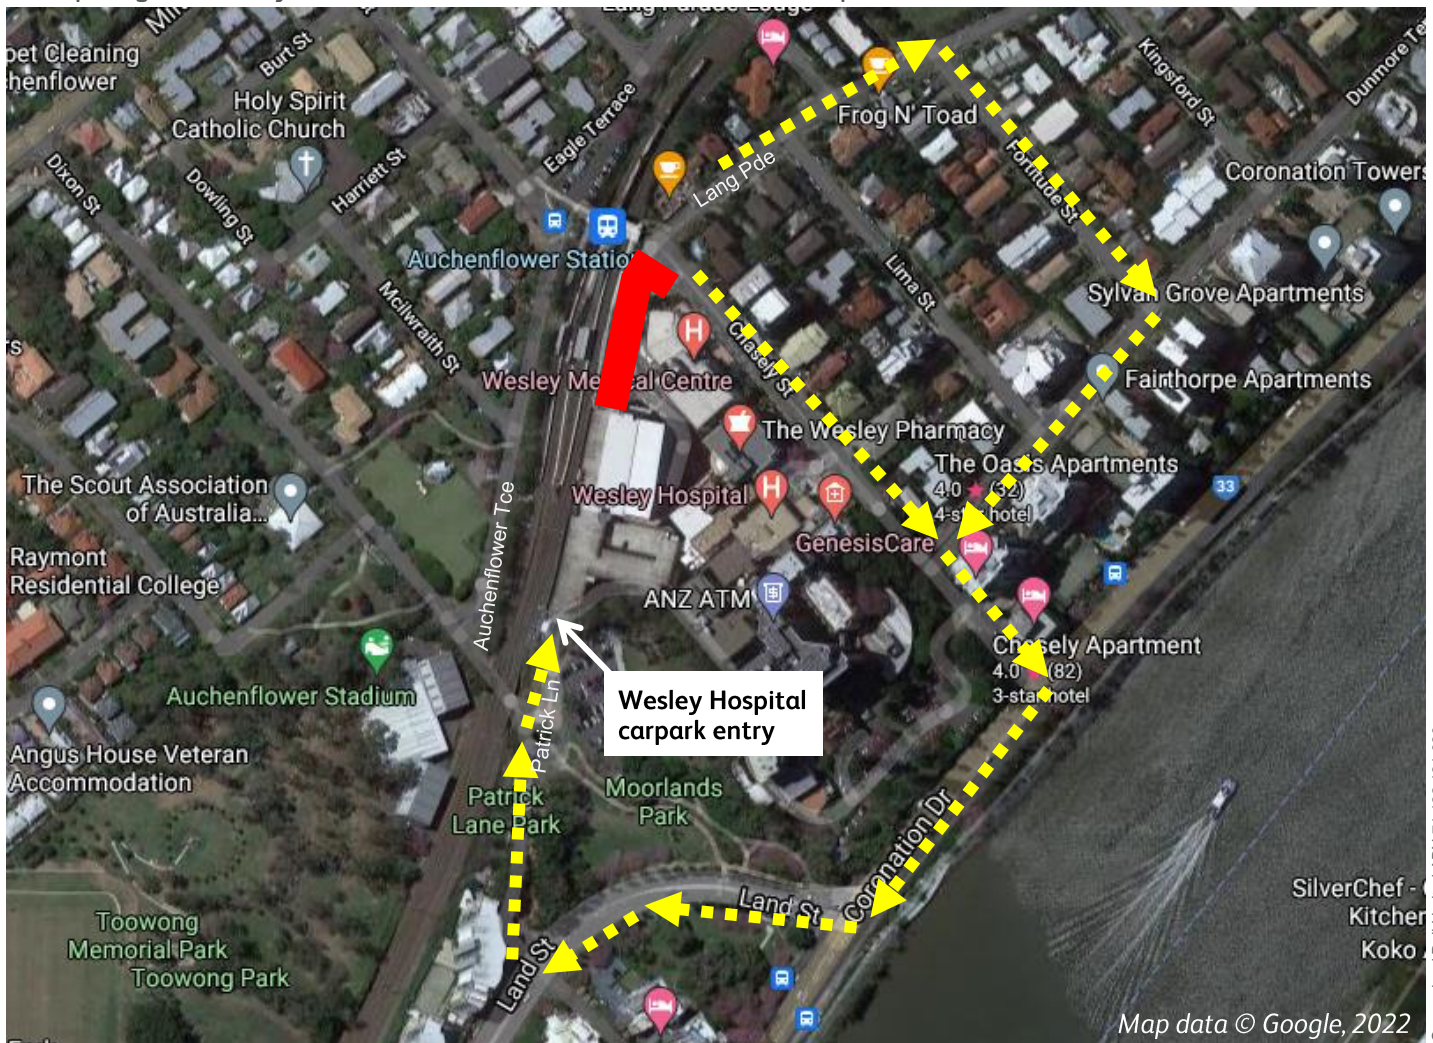

Auchenflower station accessibility upgrade

WORKS NOTICE

Wesley Hospital carpark access changes – Lang Parade closure

8pm Friday 11 to 6am Monday 14 February 2022

To support major construction activities for the Auchenflower station accessibility upgrade, **Lang Parade will be closed** (corner Chasely Street), from 8pm Friday 11 until 6am Monday 14 February.

During this time all access to The Wesley Hospital public carpark will be via Patrick Lane (see map below).

We apologise for any inconvenience as we undertake these important works.

ROAD CLOSED Lang Parade closed

Access to The Wesley Hospital carpark

For more information, please contact the project's community team on free call 1800 722 203 or email stationsupgrade@qr.com.au