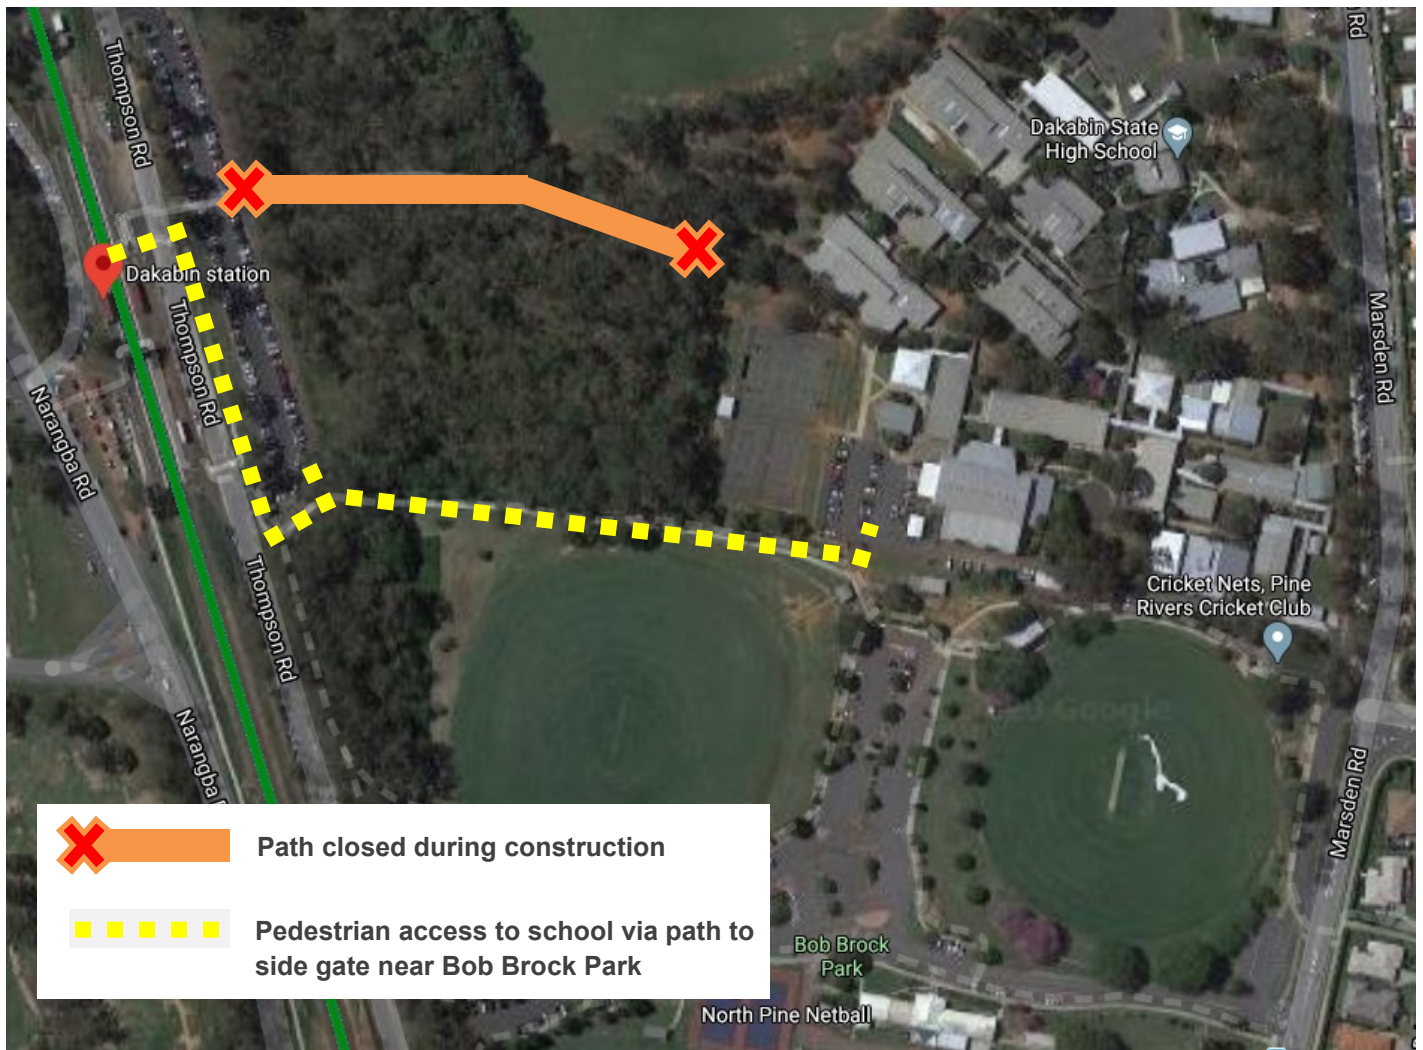

Path closed

From Monday 11 May 2020

Due to station construction works, this path is now closed for safety. Access to Dakabin State High School is via the path to the side gate, near Bob Brock Park.

We apologise for any inconvenience. For more information, contact the project team on free call **1800 722 203** or email **stationsupgrade@qr.com.au**

Map data © Google 2020