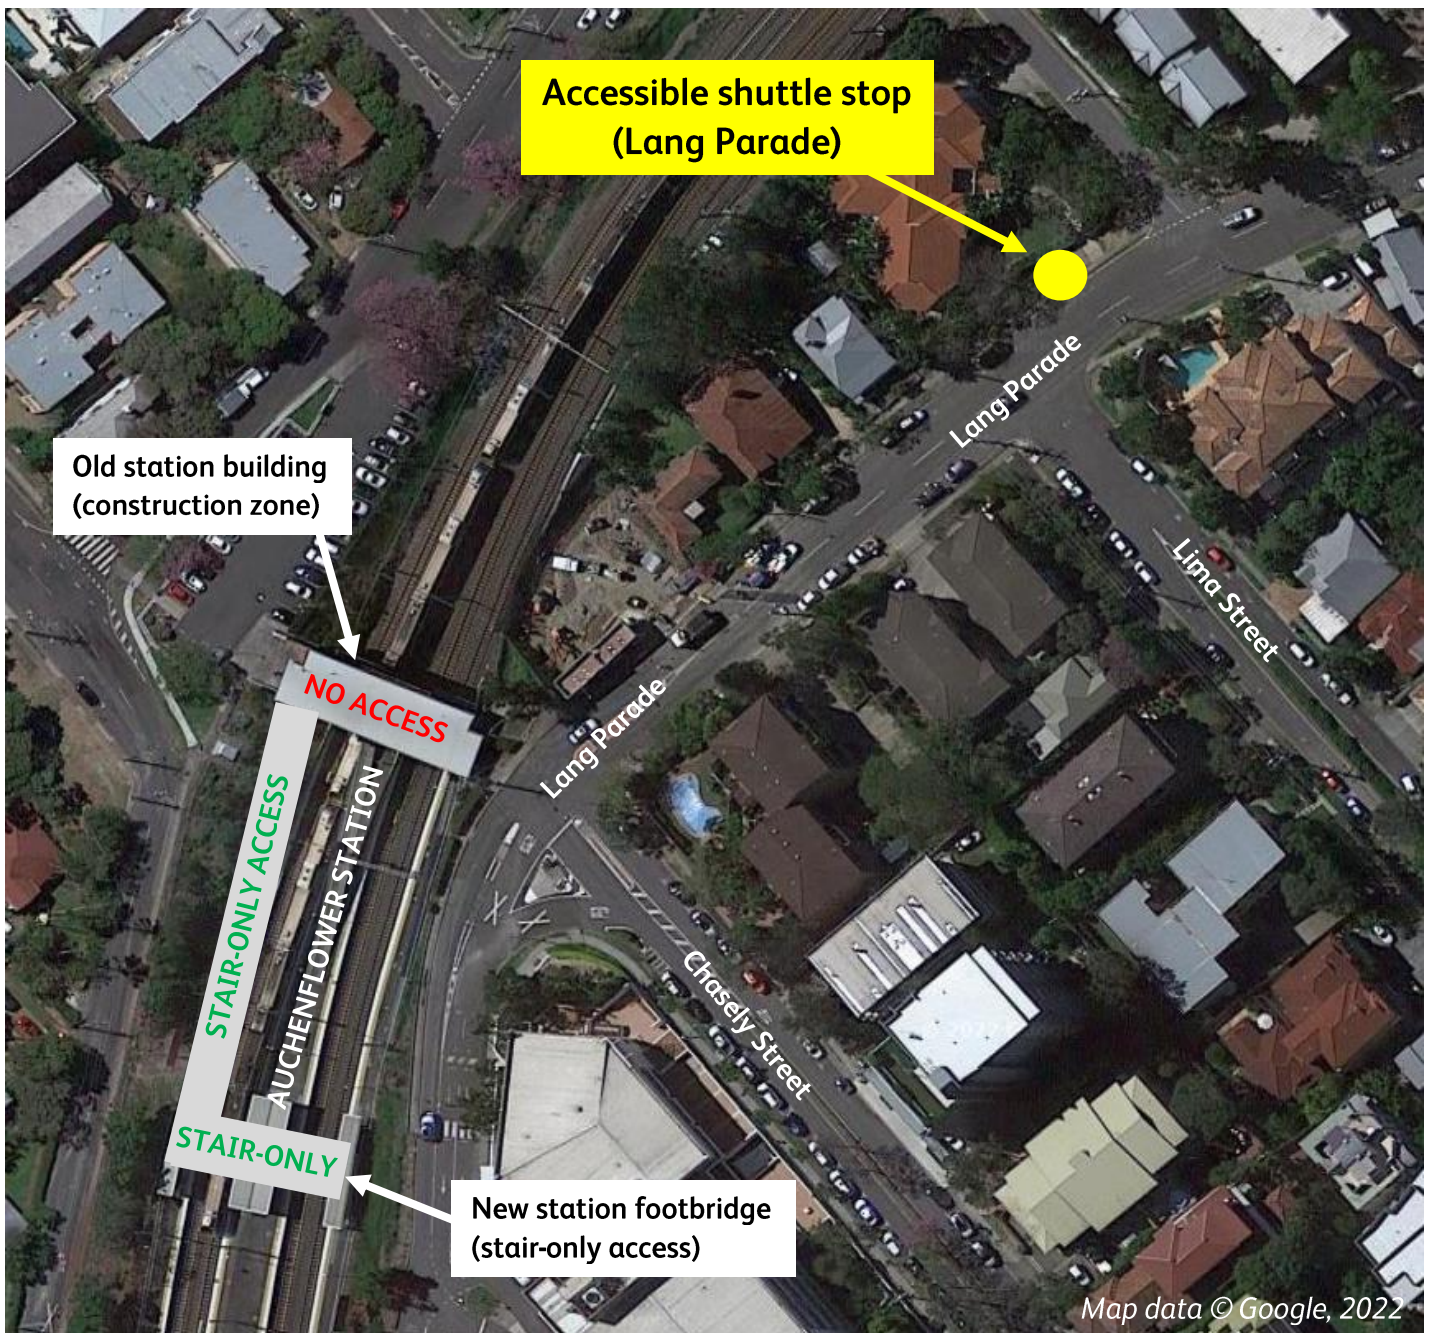

Free accessible shuttle to Milton station

See station staff for assistance. For more information, call **13 16 17** or email customerfeedback@qr.com.au