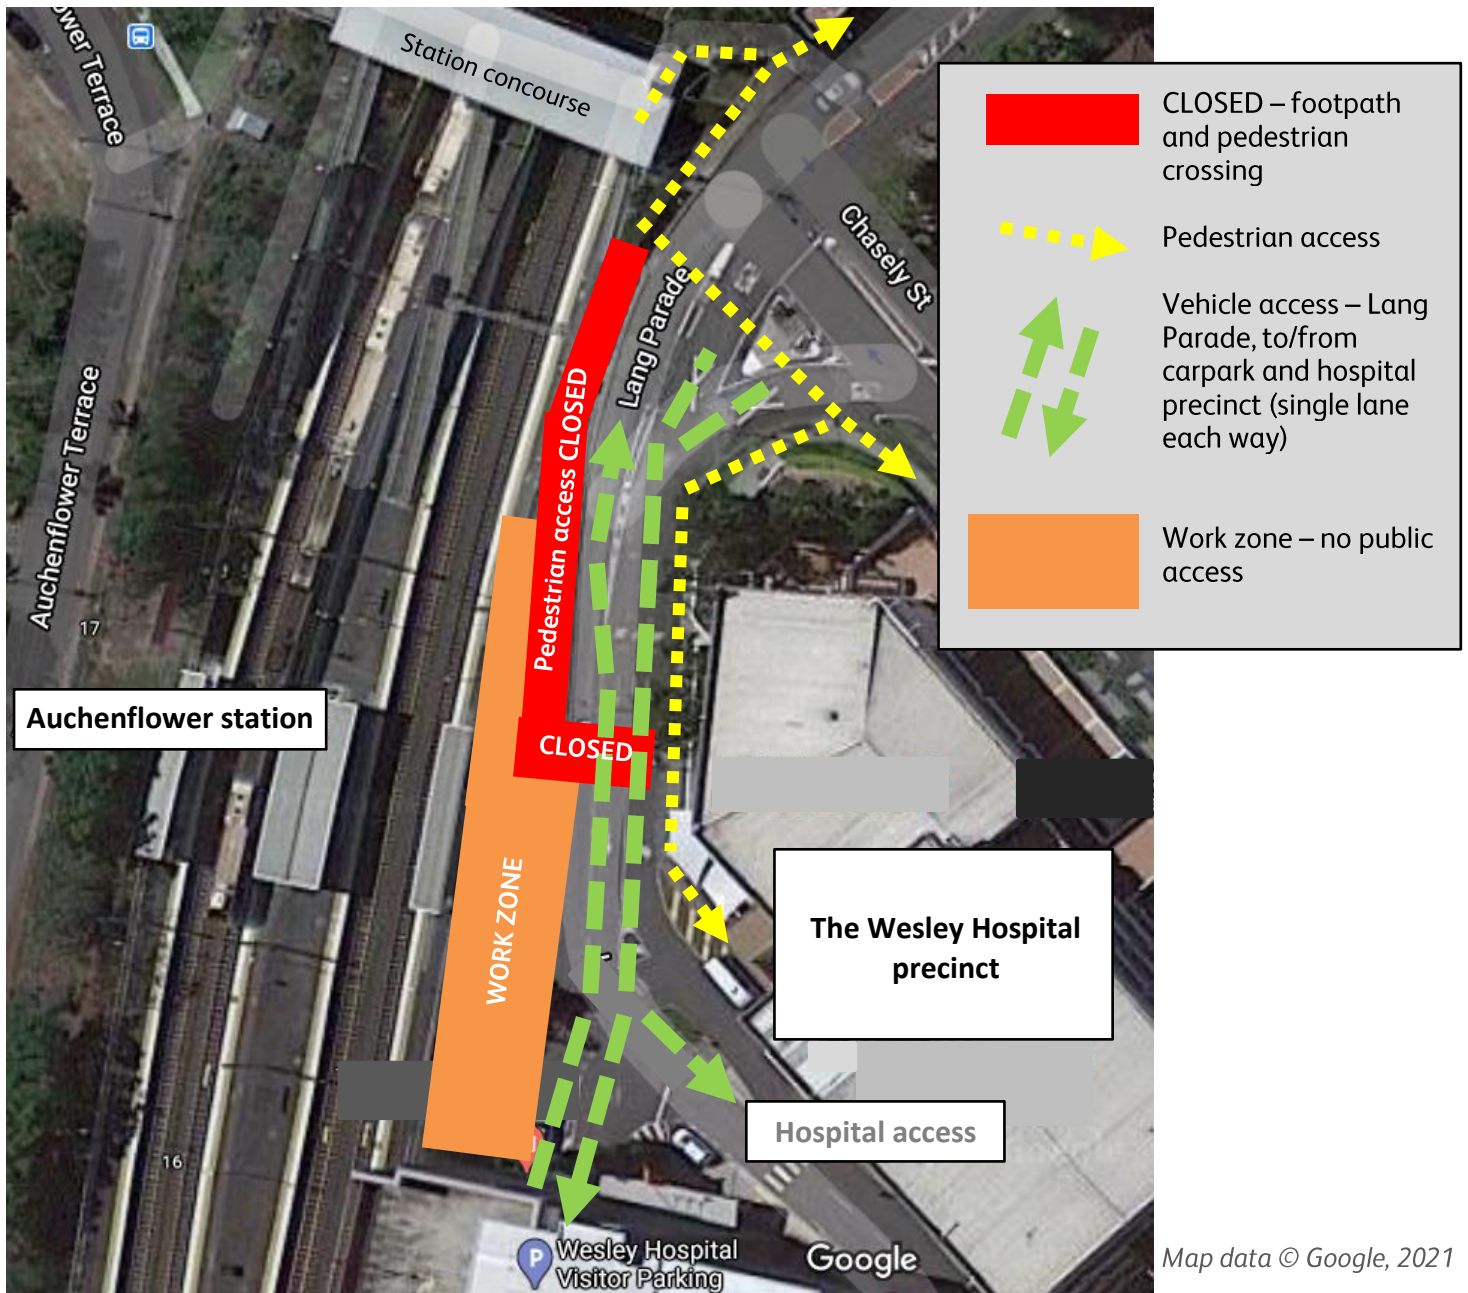

Auchenflower station accessibility upgrade

WORKS NOTICE

Traffic changes – Lang Parade

From Monday 11 January 2021

Map data © Google, 2021

The Auchenflower station accessibility upgrade is part of the State Government's ongoing investment of more than \$500 million to upgrade stations across the South East Queensland network, making them accessible for all customers.