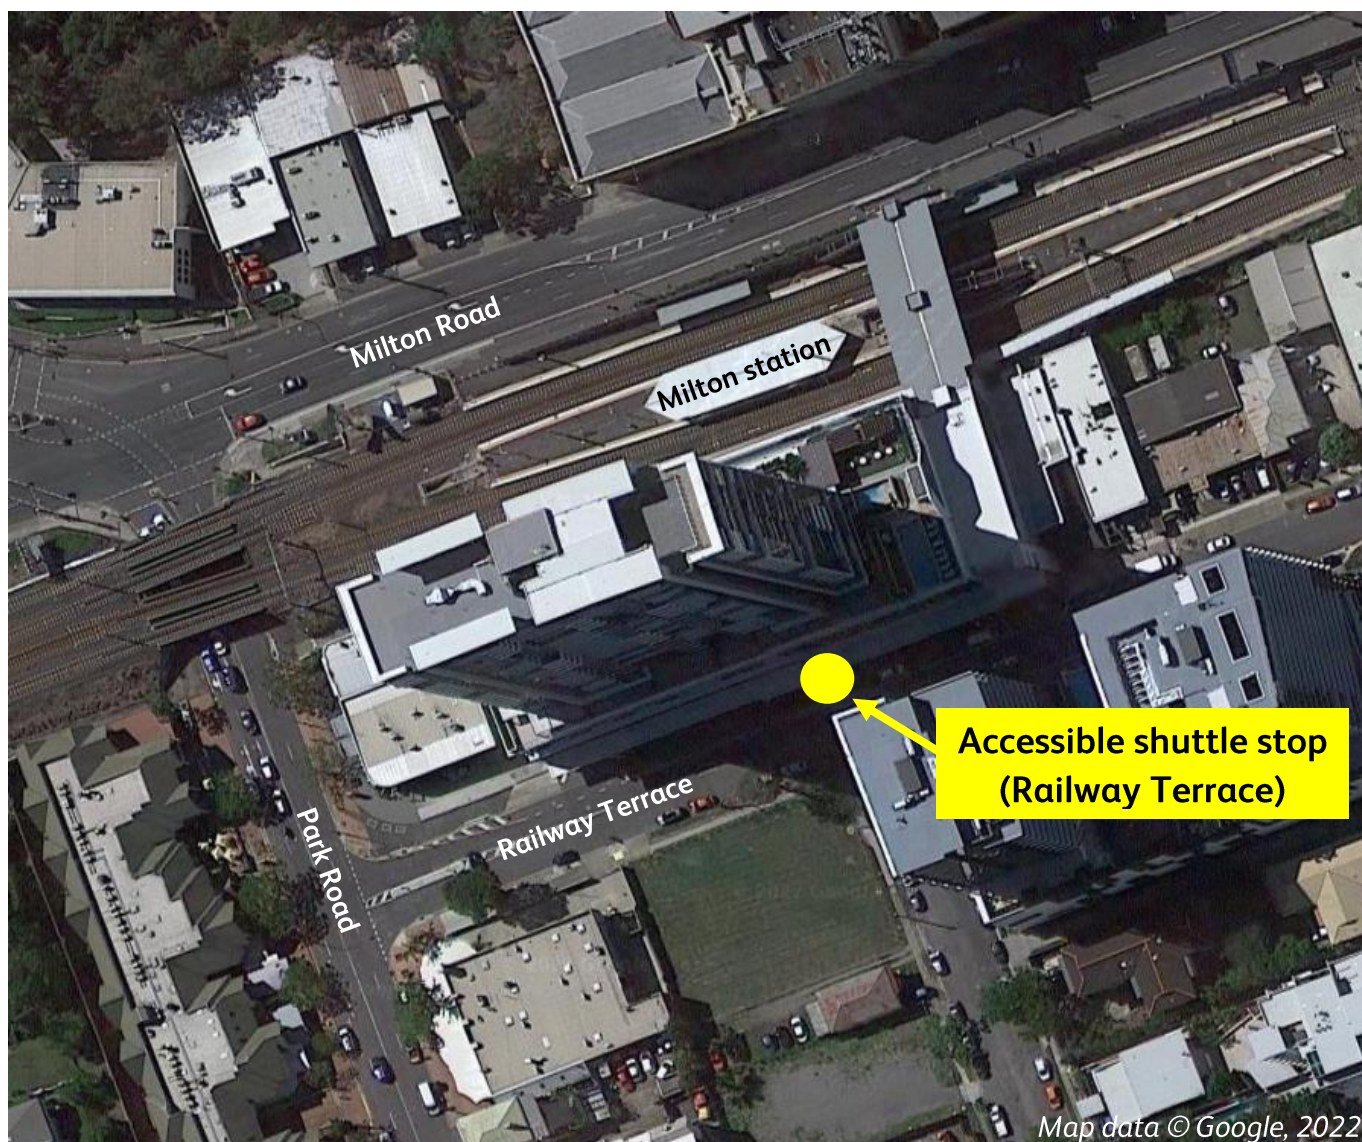

# Free accessible shuttle to Auchtenflower station (via The Wesley Hospital)

See station staff for assistance. For more information, call **13 16 17** or email [customerfeedback@qr.com.au](mailto:customerfeedback@qr.com.au)