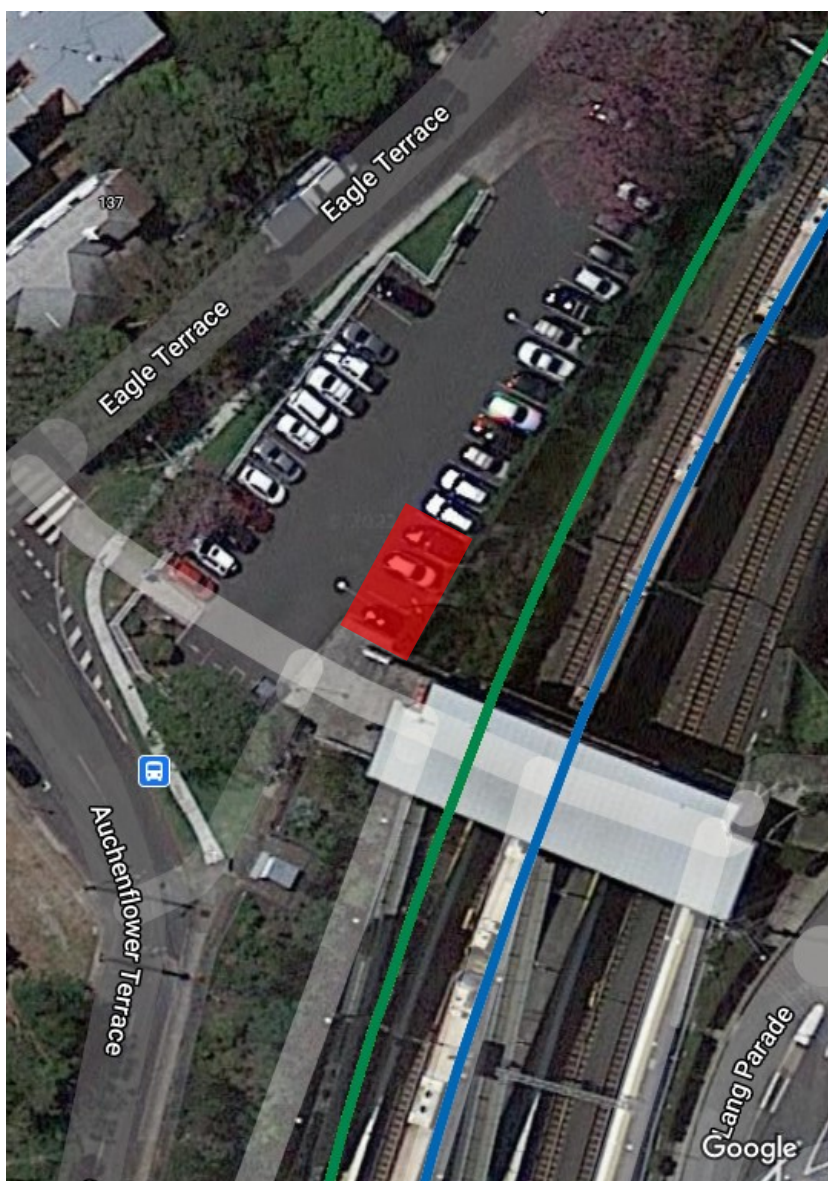

Parking temporarily unavailable

Late March 2021 until mid-2022

A section of the station carpark (pictured) will be **unavailable until mid-2022** for the provision of project amenities.

A site building will be delivered and installed overnight on Wednesday 24 and Thursday 25 March.

Please assist us by **removing vehicles** from this area **by 8pm on Wednesday 24 March**.

We apologise for any inconvenience and thank you for your cooperation as we build you a better Auchenflower station.

Map data © 2021 Google