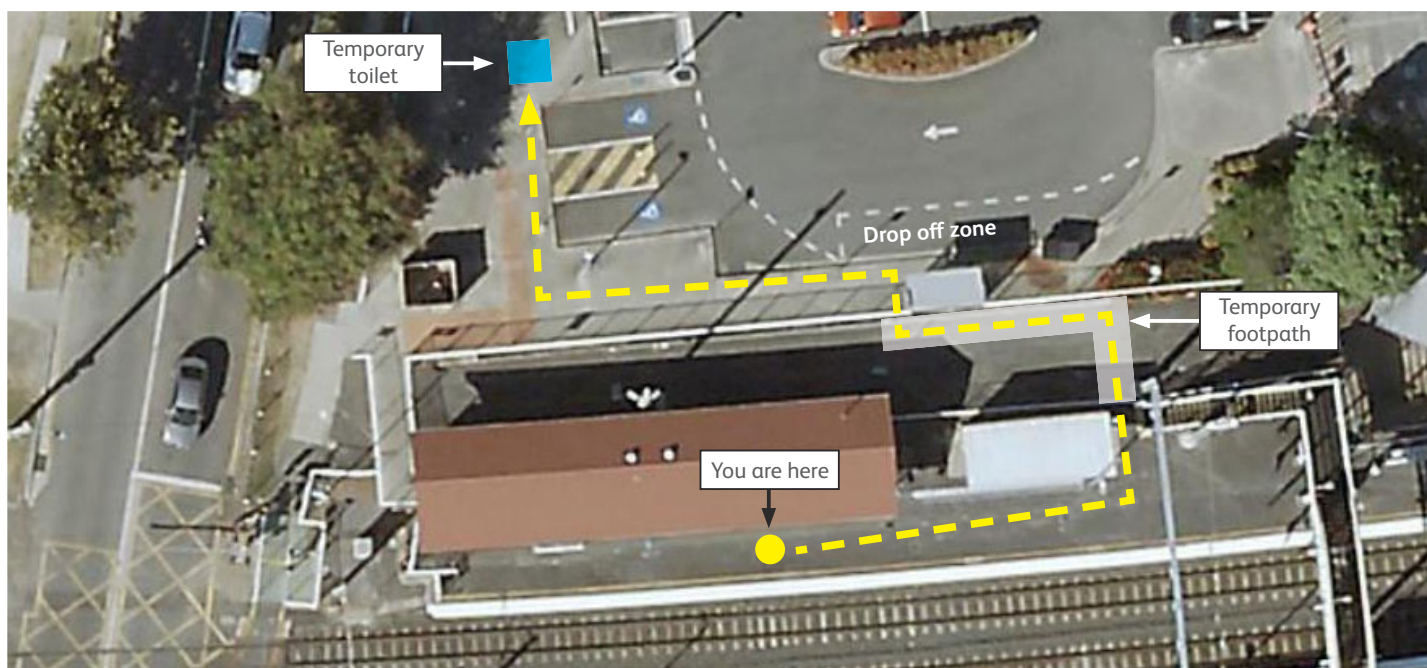

Station toilet closed

This toilet will be temporarily closed until late-September to support station upgrade works, weather and construction conditions permitting.

Please use the temporary toilet located at the front of the station building (see map below).