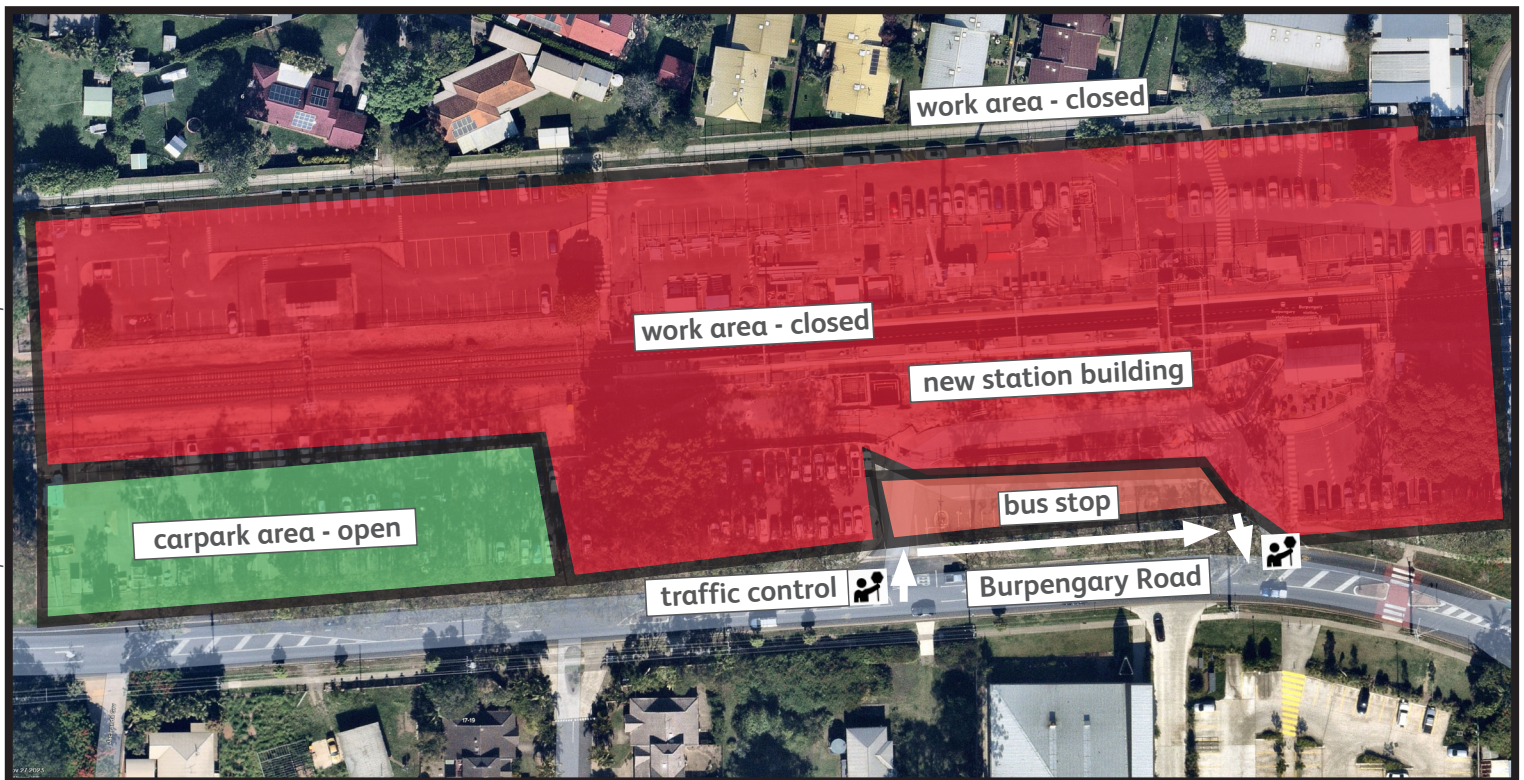

Works Notice

Burpengary

Why?

Queensland Rail is continuing to progress works for the accessibility upgrade at Burpengary station. Works during this planned track closure will include installation of platform tactiles, painting and platform raising works.

When?

From 3am to 10pm on Saturday 27 April and from 3am to 6pm on Sunday 28 April.

Where?

Works will take place in the fenced off works area on both sides of the station (see map).

Impacts

Machinery and construction noises

Extra vehicle movements

Bright lighting

Overnight works

Bus services will run as normal and the carpark will remain open.

Every effort will be made to carry out these works with respect for our valued neighbours. We apologise for any inconvenience and thank you for your patience as we work to improve our network.