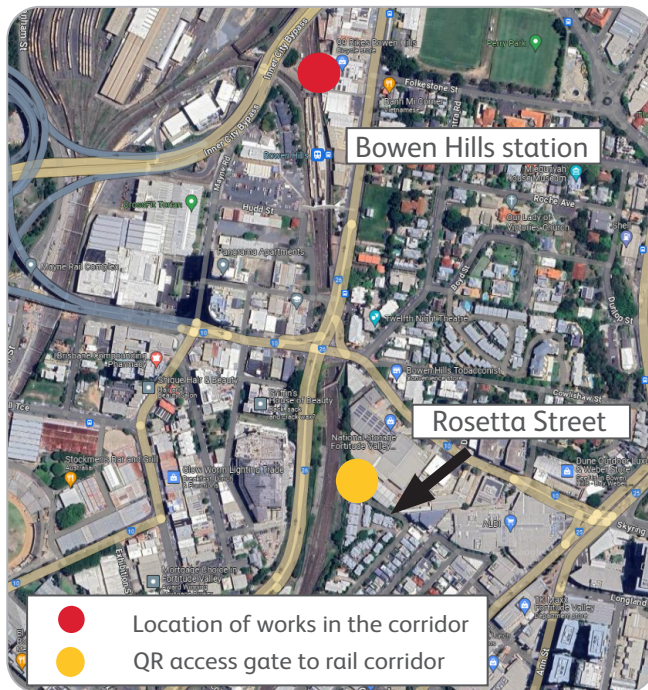

Night works

Bowen Hills

Why?

Queensland Rail will install stairs for operational and maintenance purposes at Bowen Hills station. The stairs will not be accessible to customers and will not impact on customer access to Bowen Hills station.

When?

Works will be occurring between 10pm and 4am the next day, each night between:

- Monday 11 and Friday 15 March
- Sunday 7 and Friday 12 April.

Where?

Works will be occurring at Bowen Hills station. Access to the rail corridor will be from Rosetta Street, Fortitude Valley. Residents may notice an increase in trucks and machinery.

Impacts

Machinery and construction noise

Rail and track maintenance

Late night works

Every effort will be made to carry out these works with respect for our valued neighbours. We apologise for any inconvenience and thank you for your patience as we work to improve our network.