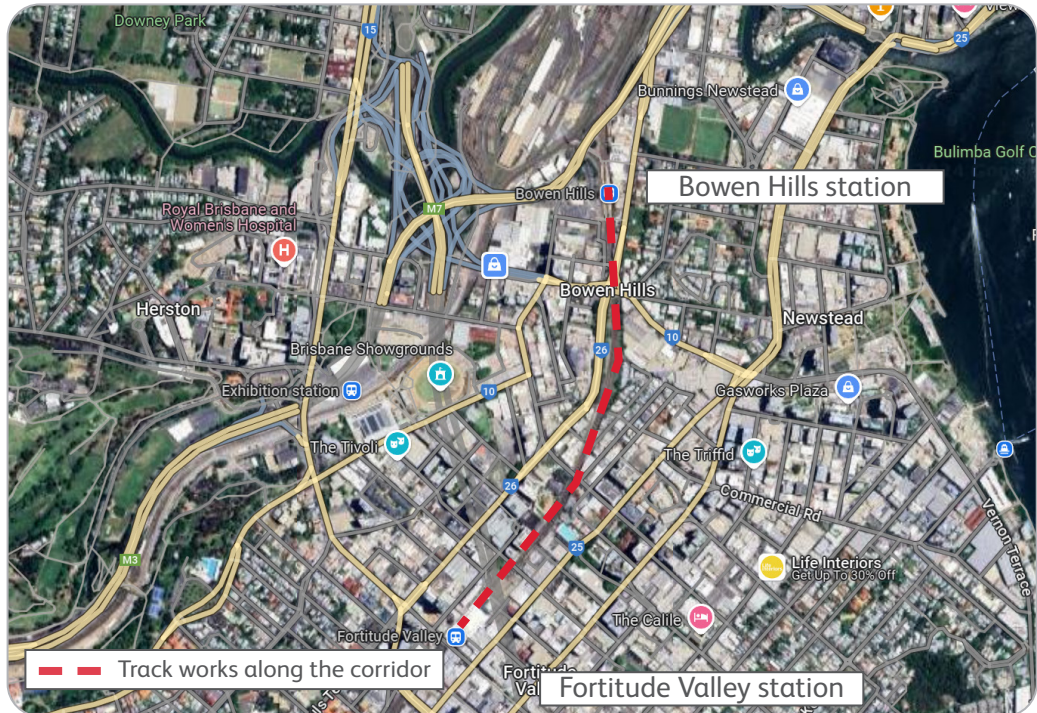

## Fortitude Valley to Bowen Hills

Why?

To improve the safety and reliability of our services, Queensland Rail will carry out maintenance on the network.

When?

Works will be occurring between 10pm and 4am the next day, each night between Monday 29, Tuesday 30 and Wednesday 1 May (three nights).

Where?

Works will be occurring along the track between Fortitude Valley and Bowen Hills stations.

Impacts

Machinery and construction noise

Rail and track maintenance

Late night works

Every effort will be made to carry out these works with respect for our valued neighbours. We apologise for any inconvenience and thank you for your patience as we work to improve our network.