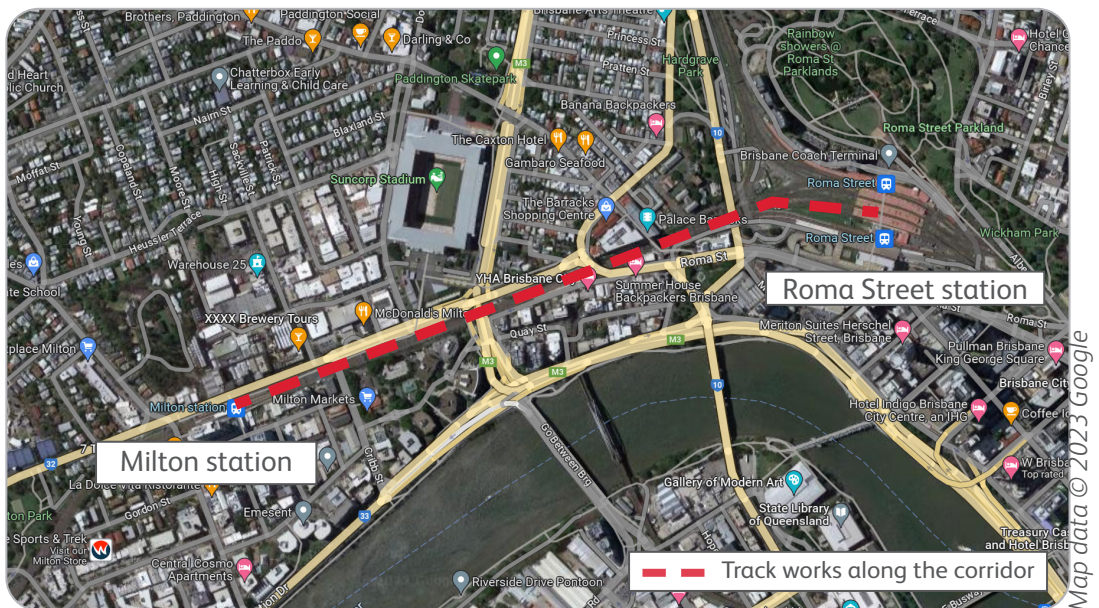

Night works

Roma Street to Milton

Why?

To improve the safety and reliability of our services, Queensland Rail will carry out maintenance on the network.

When?

Works will be occurring between 10pm Wednesday 8 May and 4am Thursday 9 May.

Where?

Works will be occurring along the track between Roma Street and Milton stations.

Impacts

Machinery and construction noise

Rail and track maintenance

Late night works

Every effort will be made to carry out these works with respect for our valued neighbours. We apologise for any inconvenience and thank you for your patience as we work to improve our network.