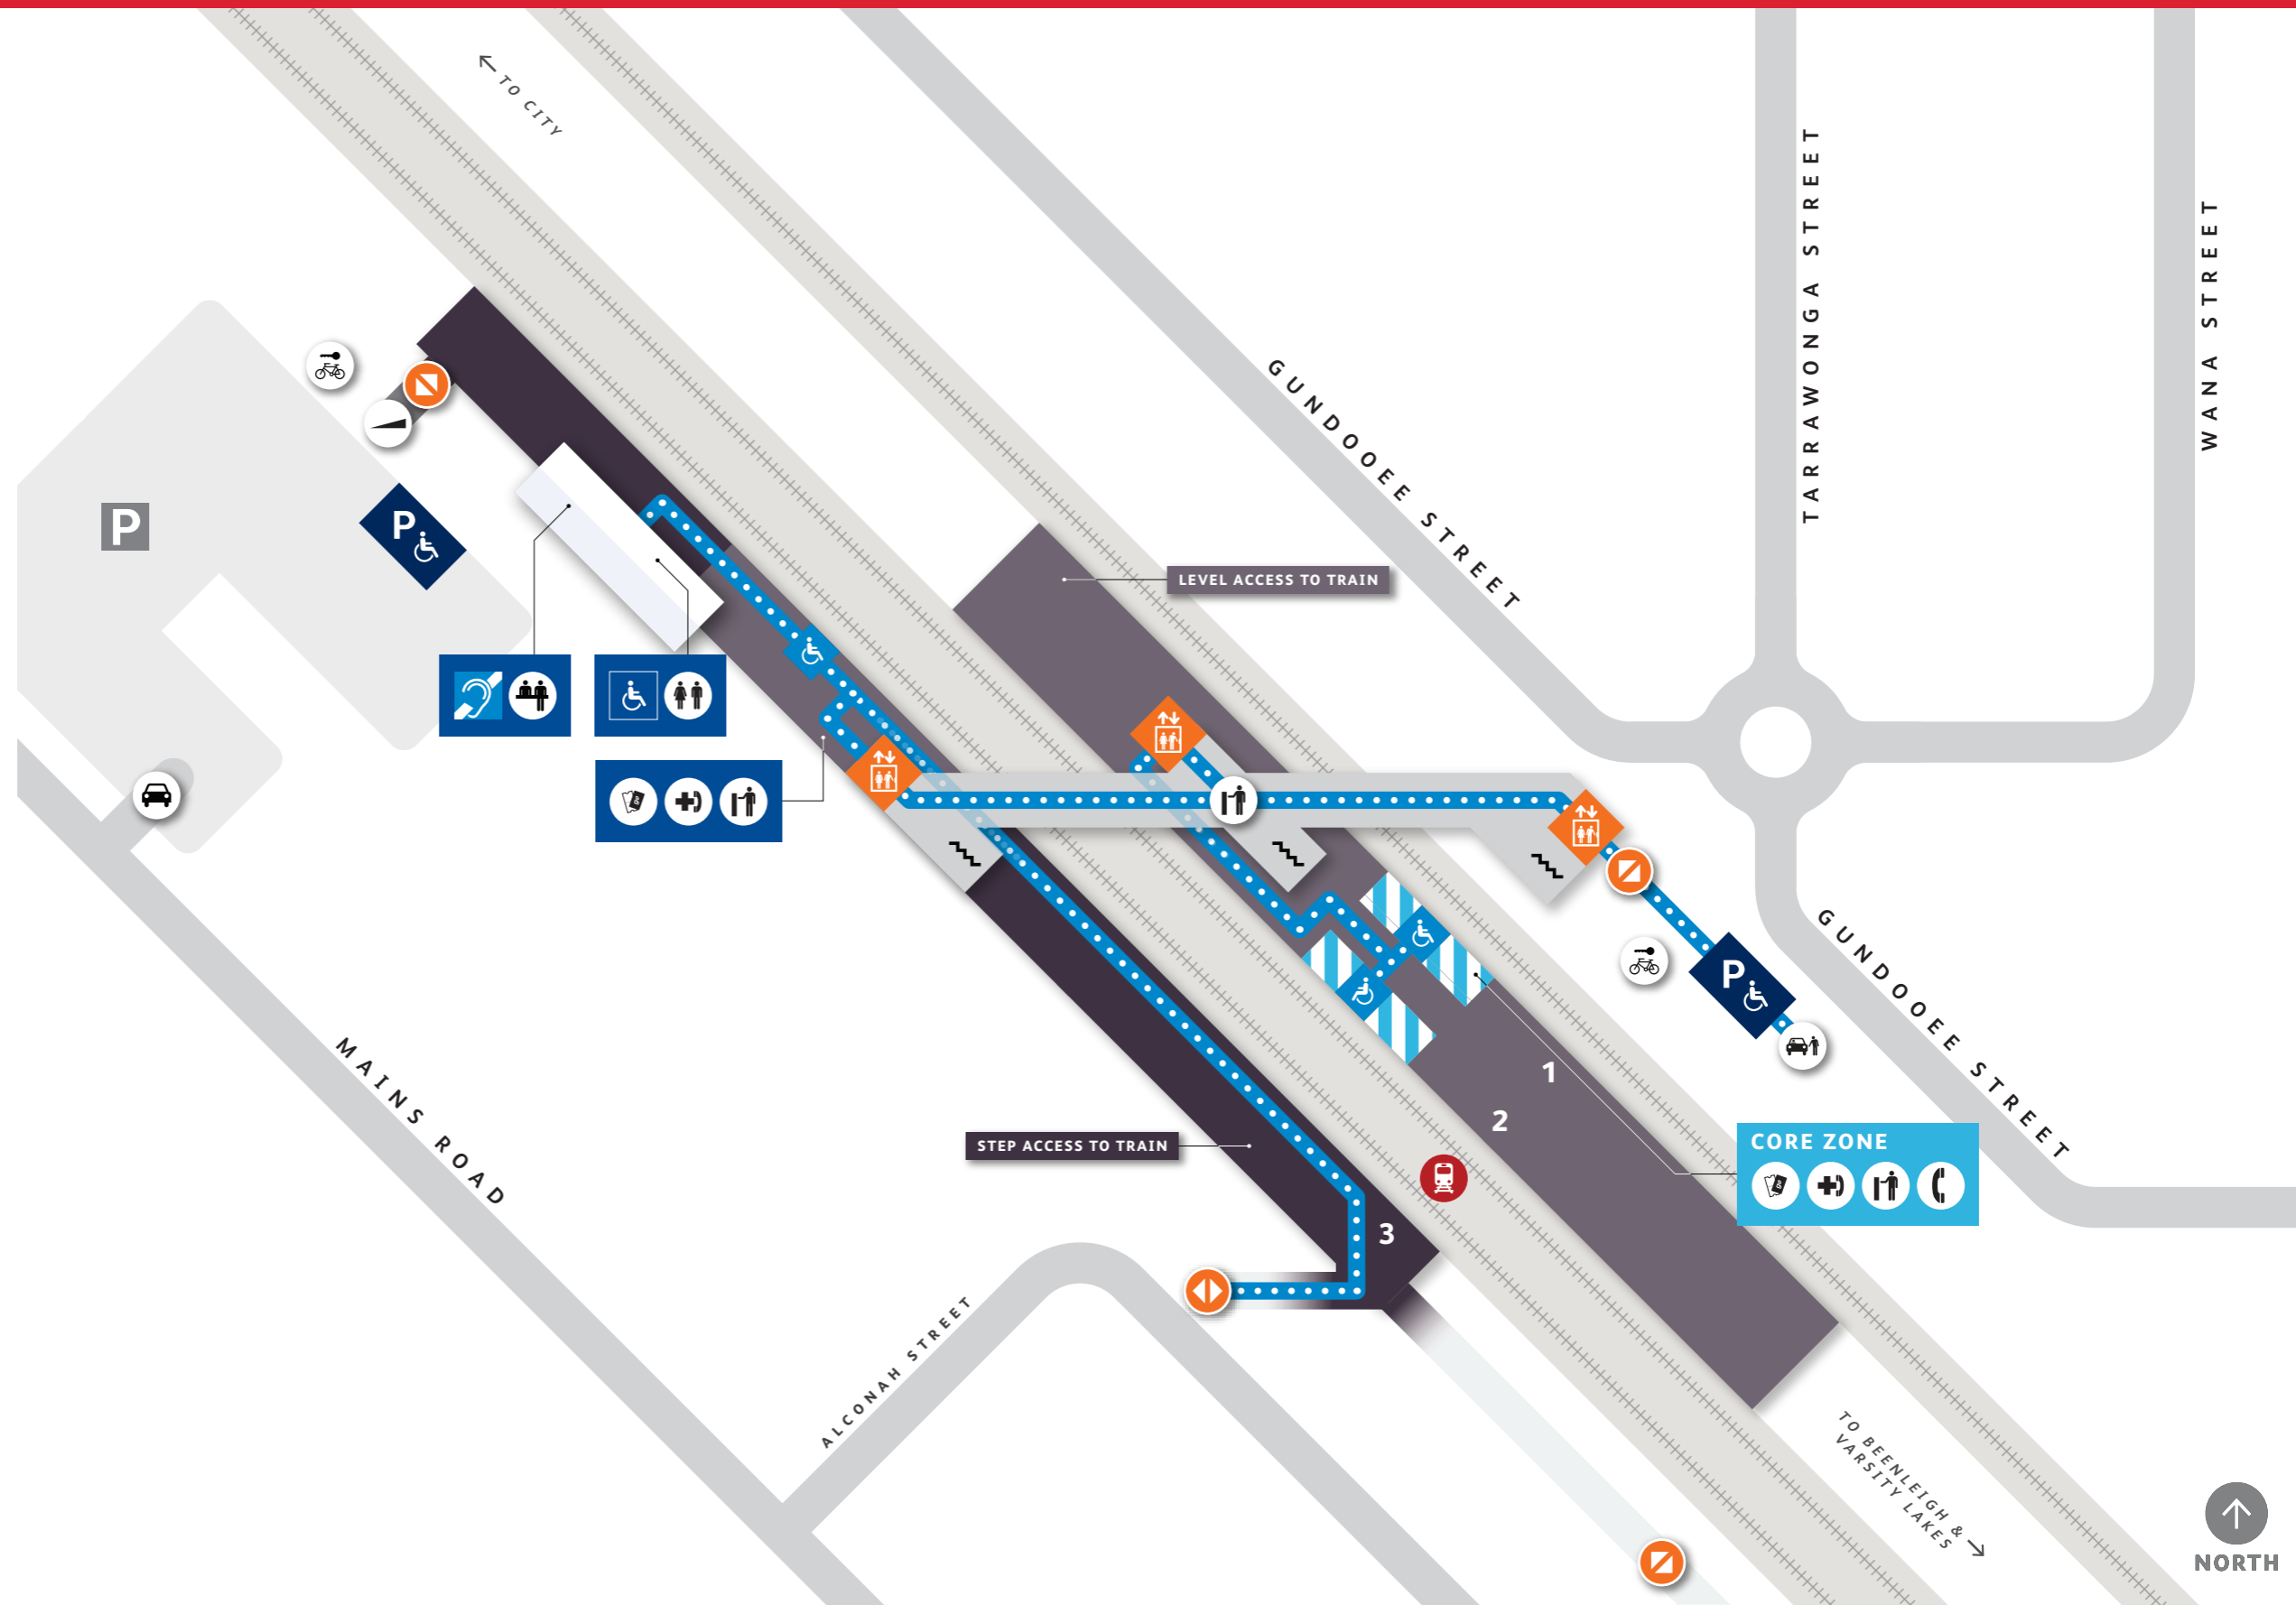

# Altandi Station Platform Access Map

## CORE ZONE

- Assisted Boarding Point
- Help Phone
- Next Train Information
- Tickets/ Fares
- Payphone

## STATION FEATURES

- Hearing Loop
- Entry
- Accessible Parking
- Accessible Path of Travel
- Parking
- Steep Ramp
- Lift
- Stairs
- Customer Service Window
- Accessible Toilets
- Toilets
- Bike Lockers
- Vehicular Entry
- Kiss'n'Ride

## OTHER FEATURES

- Shelter
- Priority Seating
- Bike Rack
- Tactile Ground Indicators

Design features of toilet and carparking facilities can vary between stations.