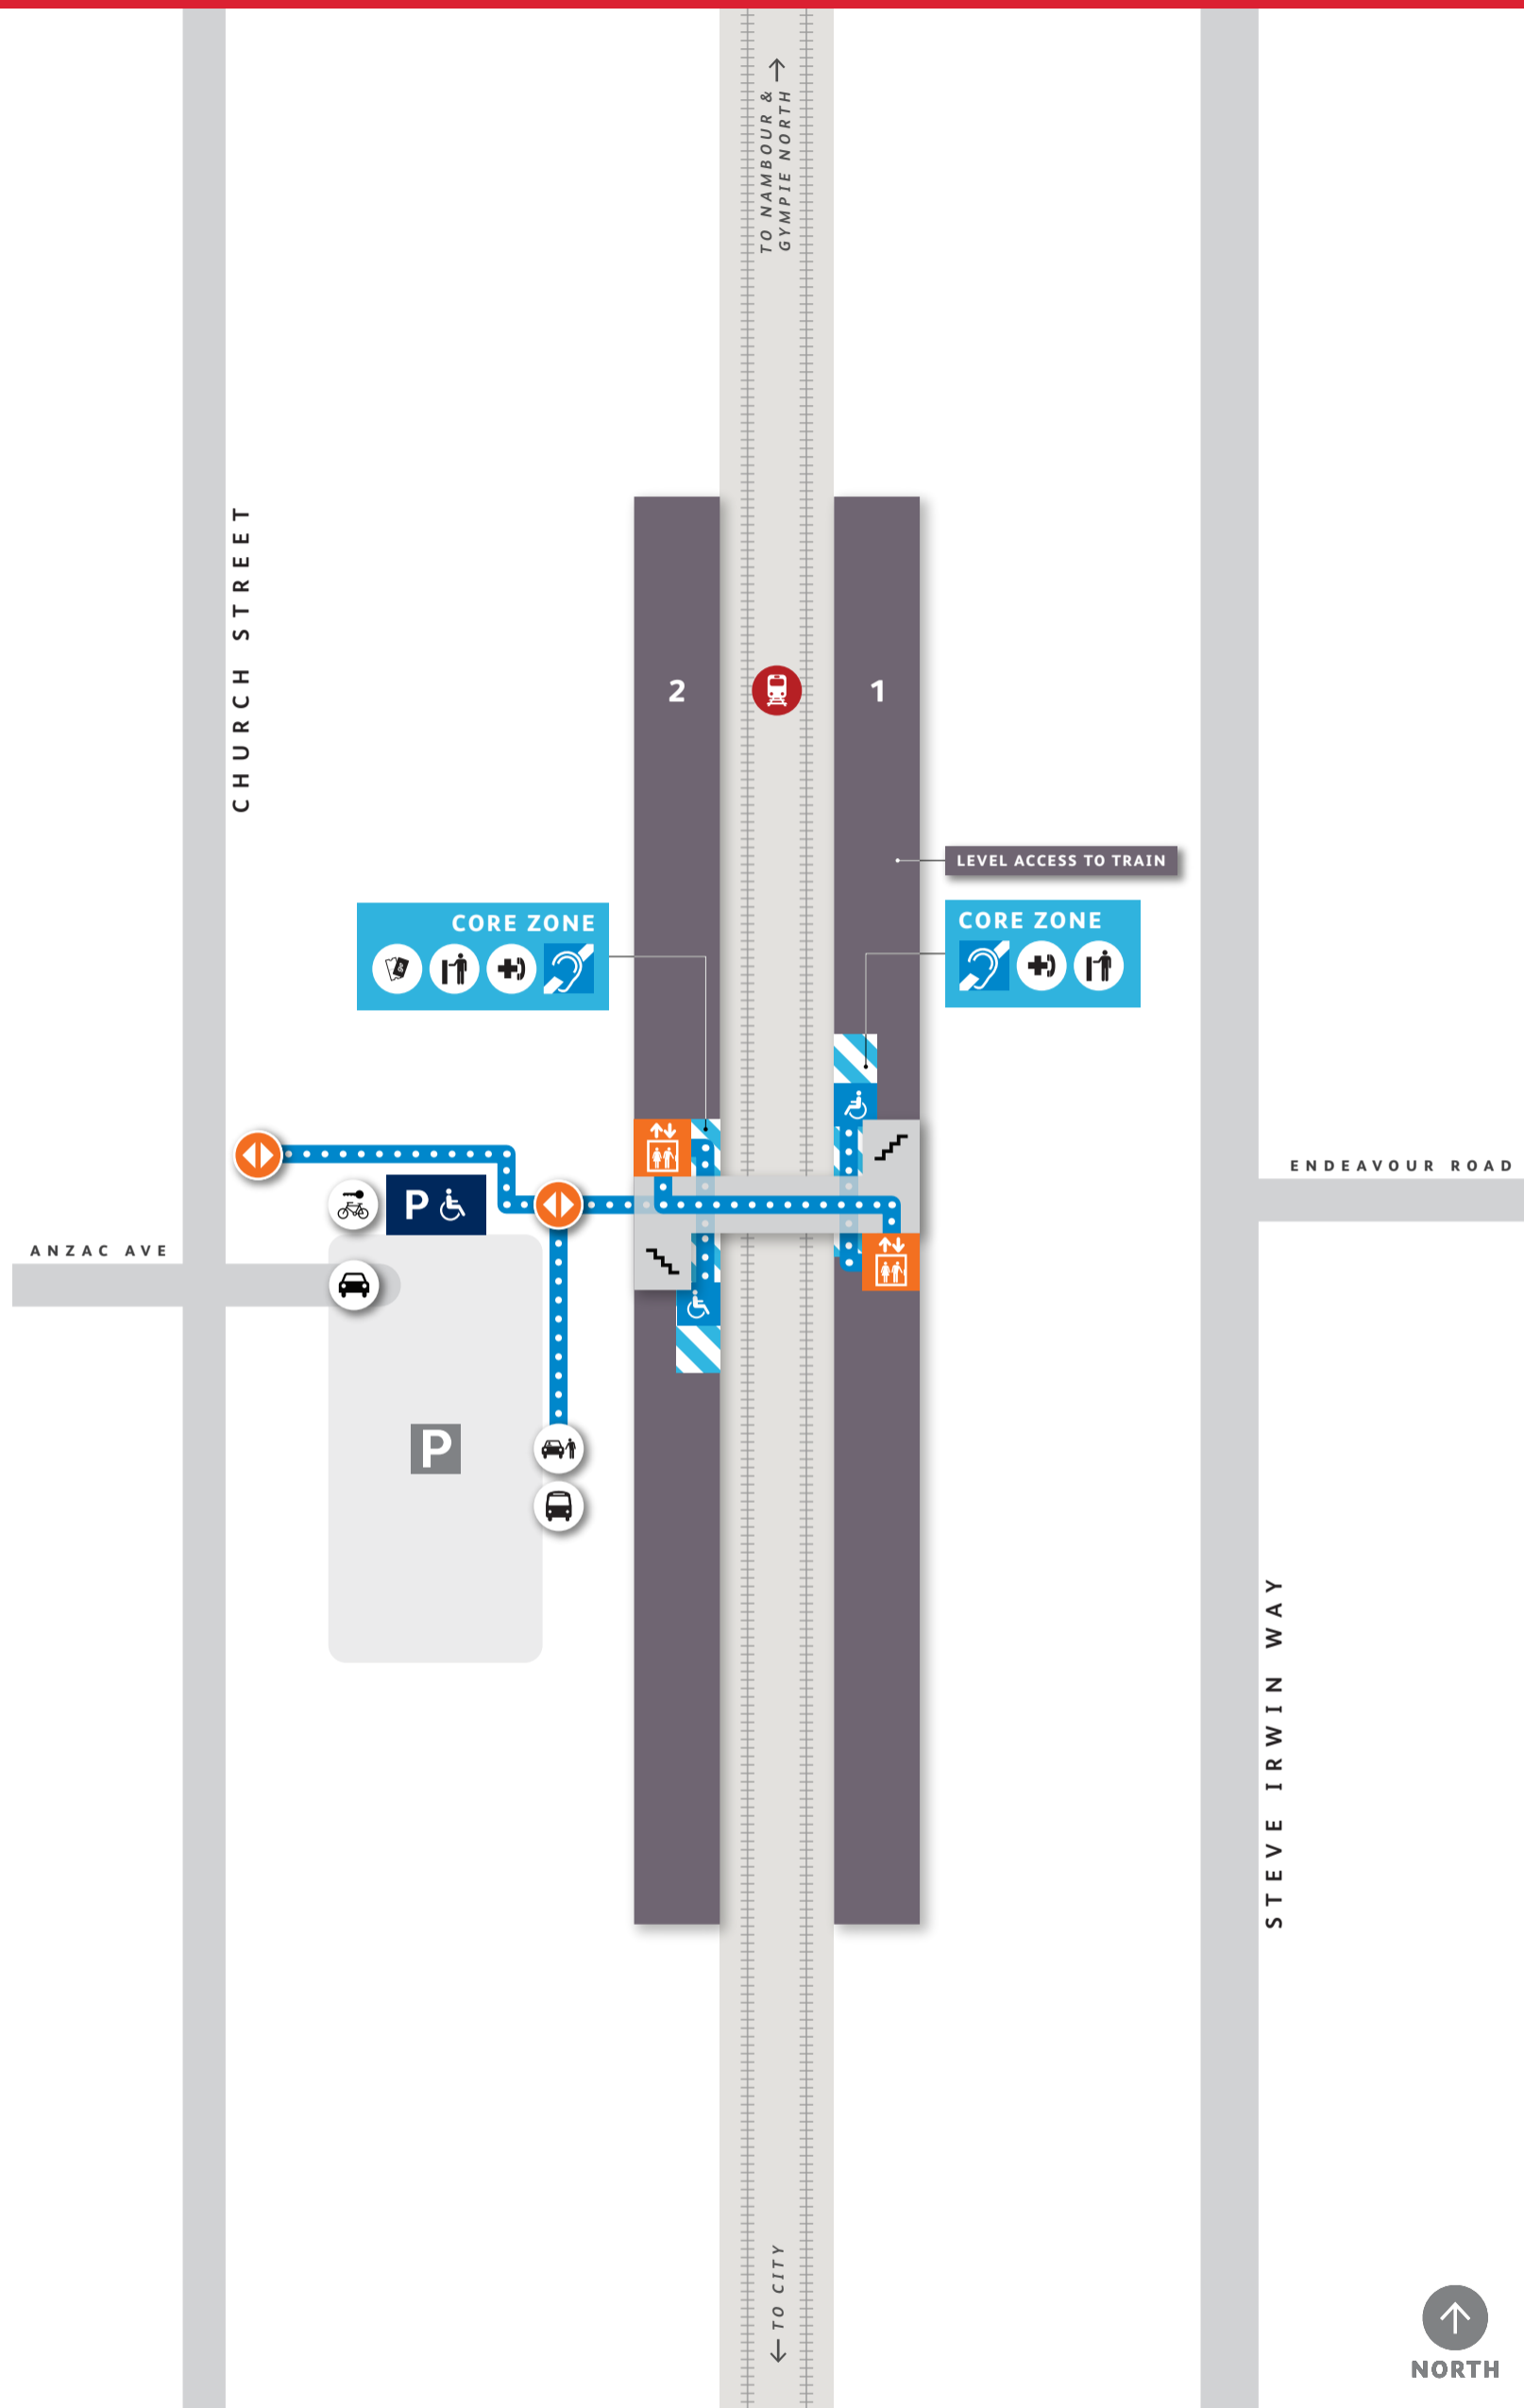

Beerburrum Station Platform Access Map

CORE ZONE

- Assisted Boarding Point
- Hearing Loop
- Help Phone
- Next Train Information
- Tickets/ Fares

STATION FEATURES

- Entry
- Accessible Parking
- Accessible Path of Travel
- Parking
- Lift
- Stairs
- Bike Lockers
- Vehicular Entry
- Kiss'n'Ride
- Bus Stop

OTHER FEATURES

- Shelter
- Priority Seating
- Tactile Ground Indicators

Design features of toilet and carparking facilities can vary between stations.