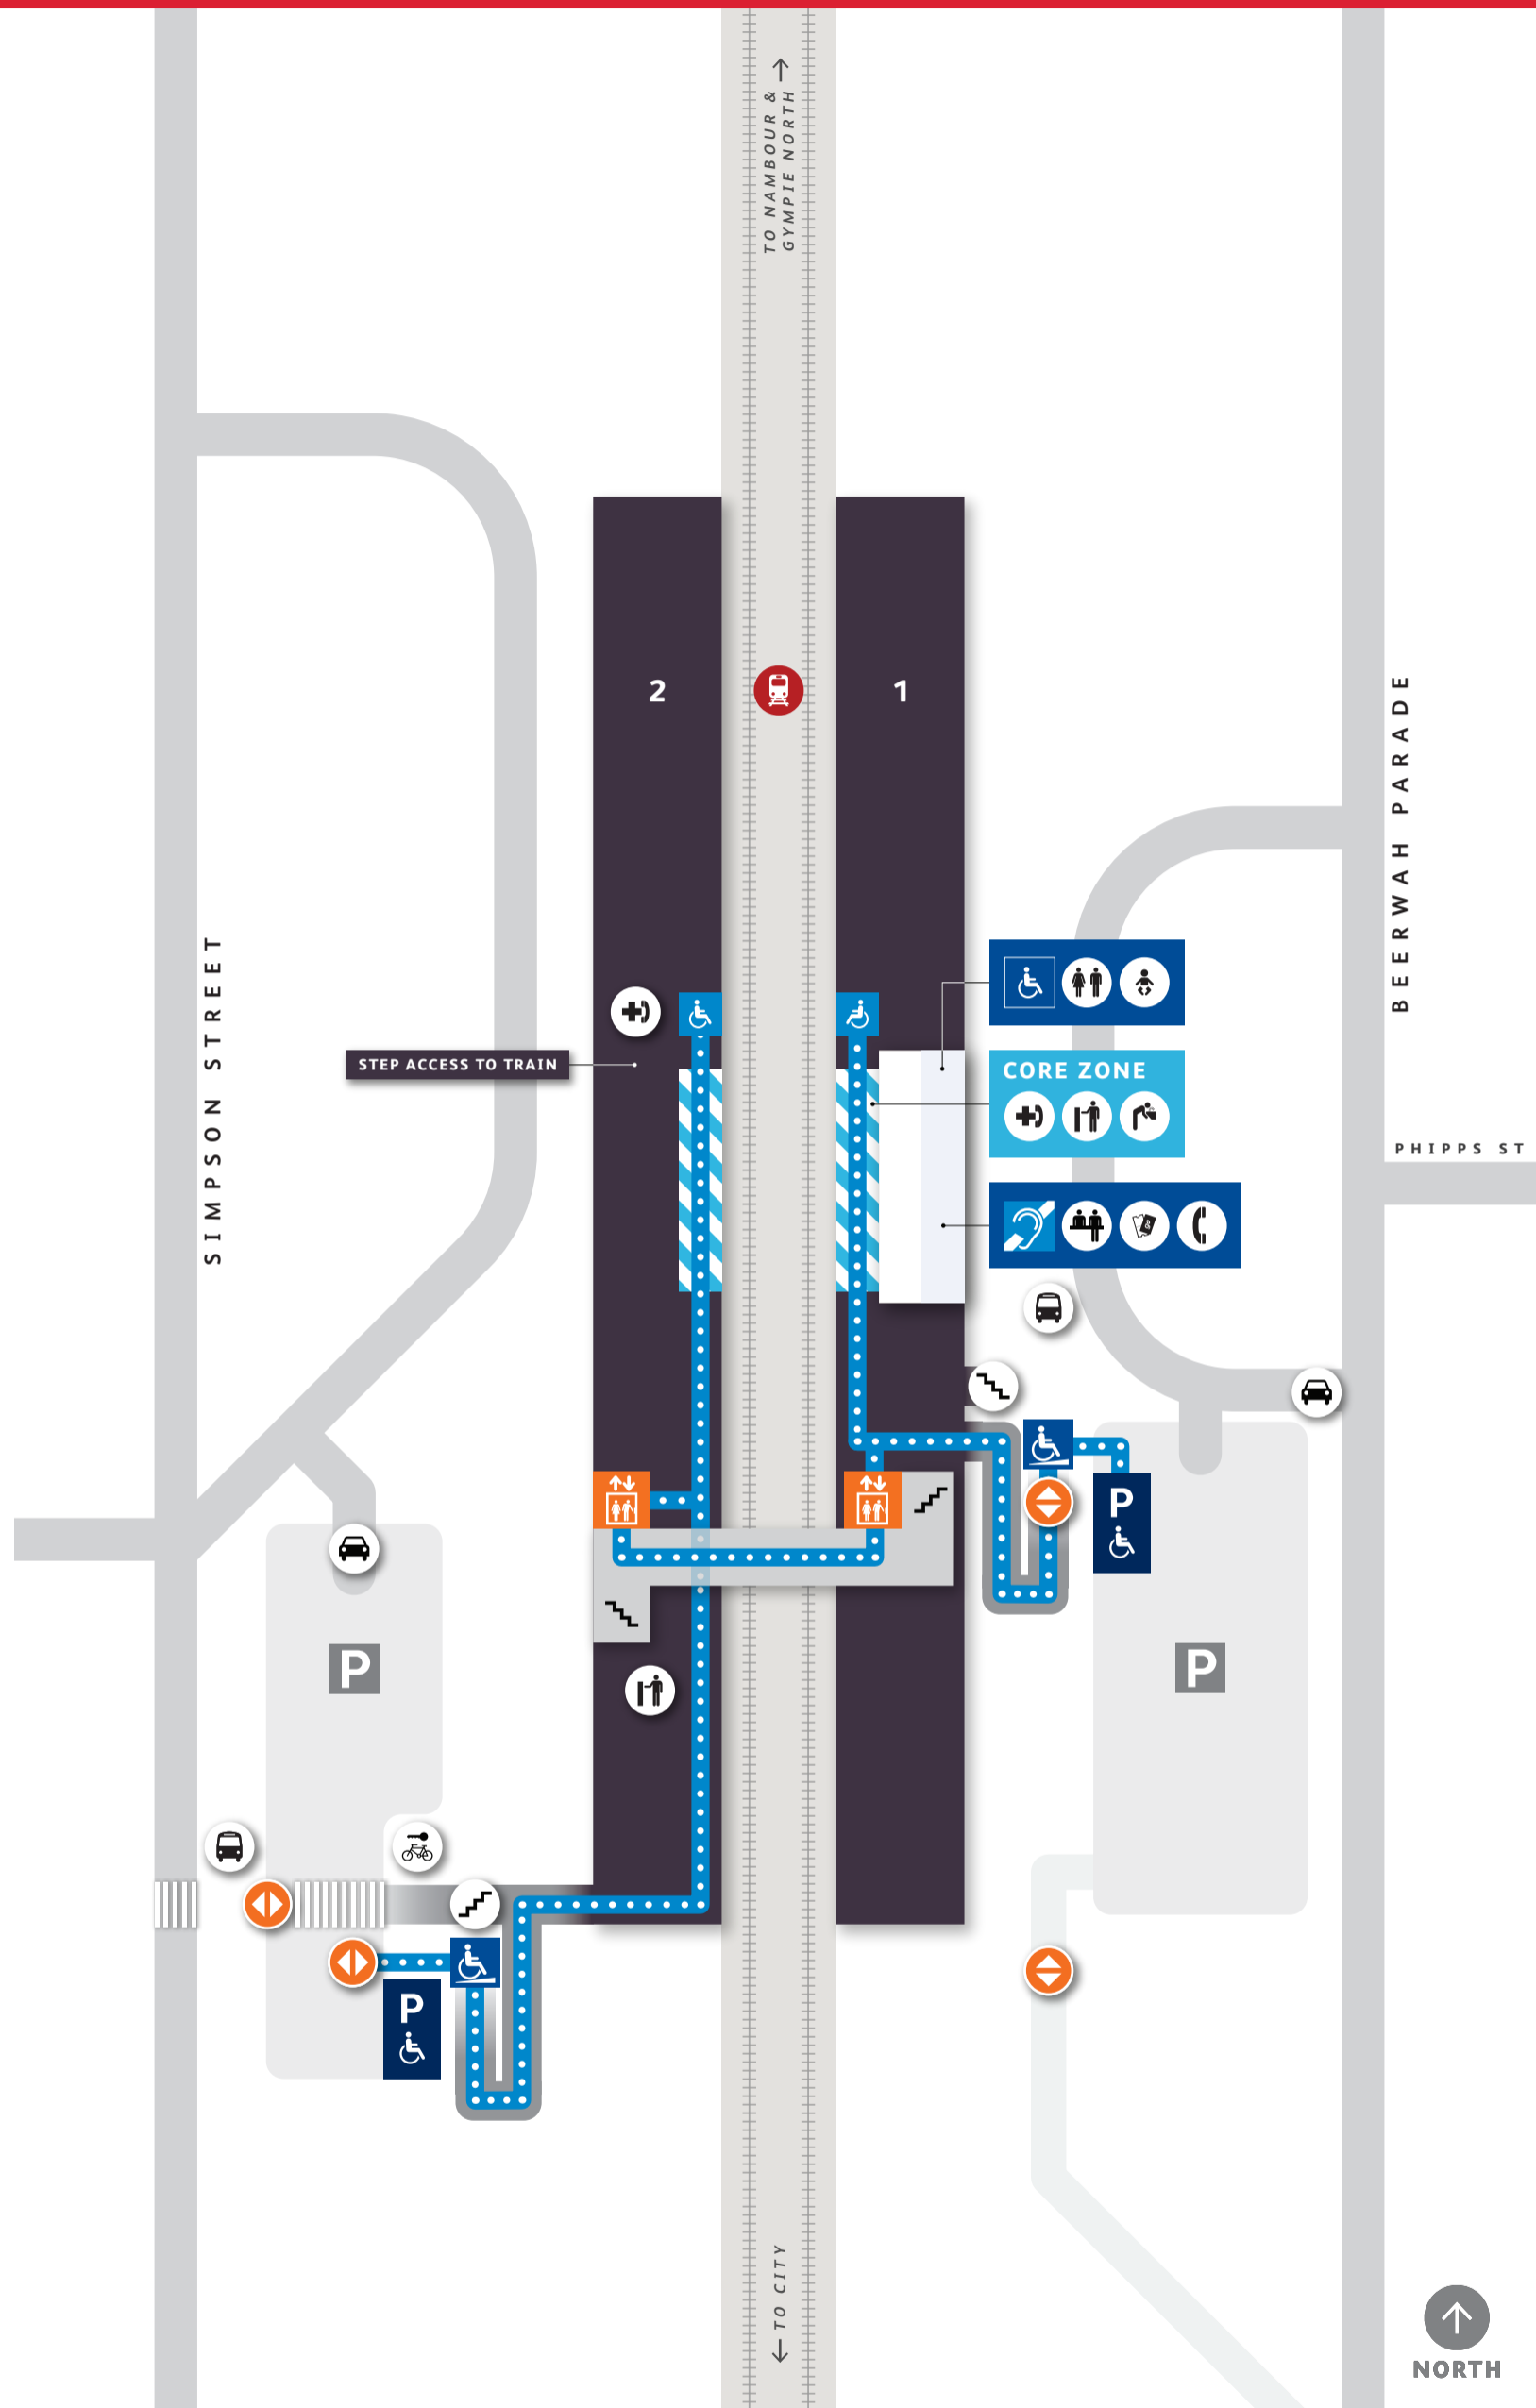

Beerwah Station Platform Access Map

CORE ZONE

- Help Phone
- Next Train Information
- Drinking Fountain

STATION FEATURES

- Assisted Boarding Point
- Hearing Loop
- Entry
- Accessible Parking
- Accessible Path of Travel
- Accessible Ramp
- Parking
- Lift
- Stairs
- Tickets/ Fares
- Customer Service Window
- Accessible Toilets
- Toilets
- Baby Change
- Bike Lockers
- Vehicular Entry
- Payphone
- Bus Stop

OTHER FEATURES

- Shelter
- Priority Seating
- Bike Rack
- Tactile Ground Indicators

Design features of toilet and carparking facilities can vary between stations.