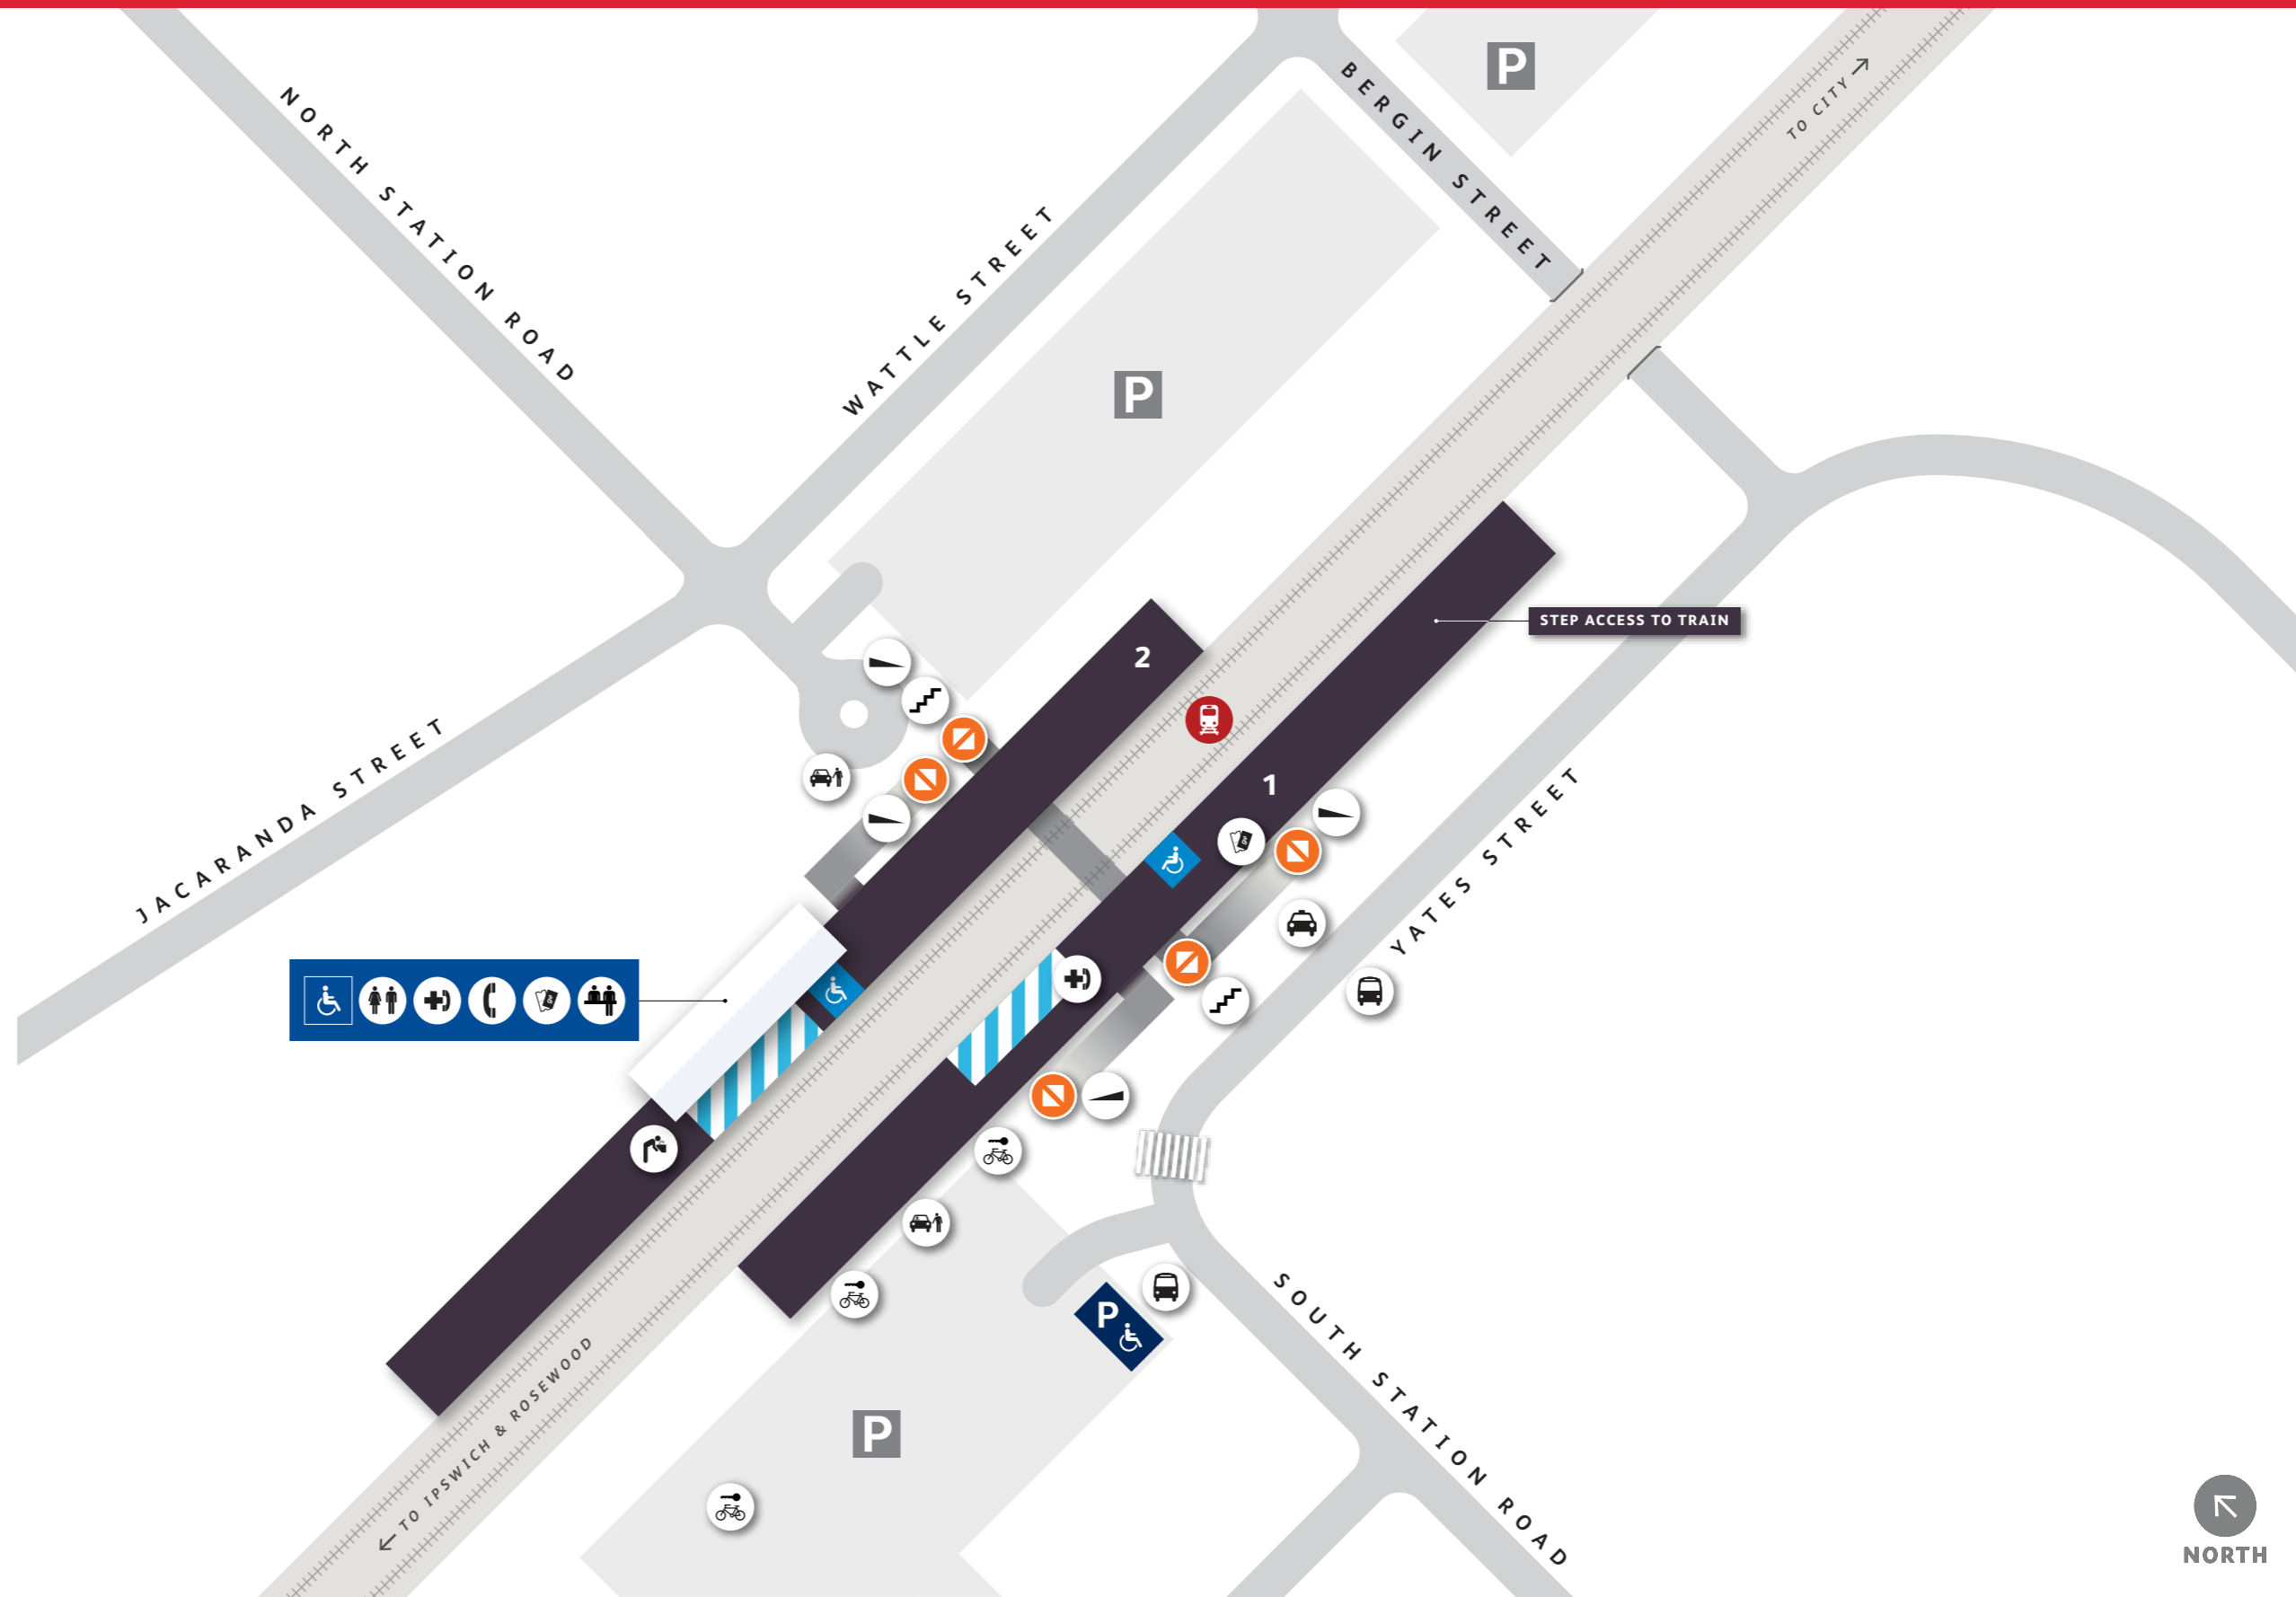

# Booval Station Platform Access Map

## STATION FEATURES

-  Assisted Boarding Point
-  Entry
-  Accessible Parking
-  Parking
-  Steep Ramp
-  Stairs
-  Help Phone
-  Drinking Fountain
-  Tickets/ Fares
-  Customer Service Window
-  Accessible Toilets
-  Toilets
-  Bike Lockers
-  Taxi
-  Kiss'n'Ride
-  Payphone
-  Bus Stop

## OTHER FEATURES

-  Shelter
-  Priority Seating

Design features of toilet and carparking facilities can vary between stations.