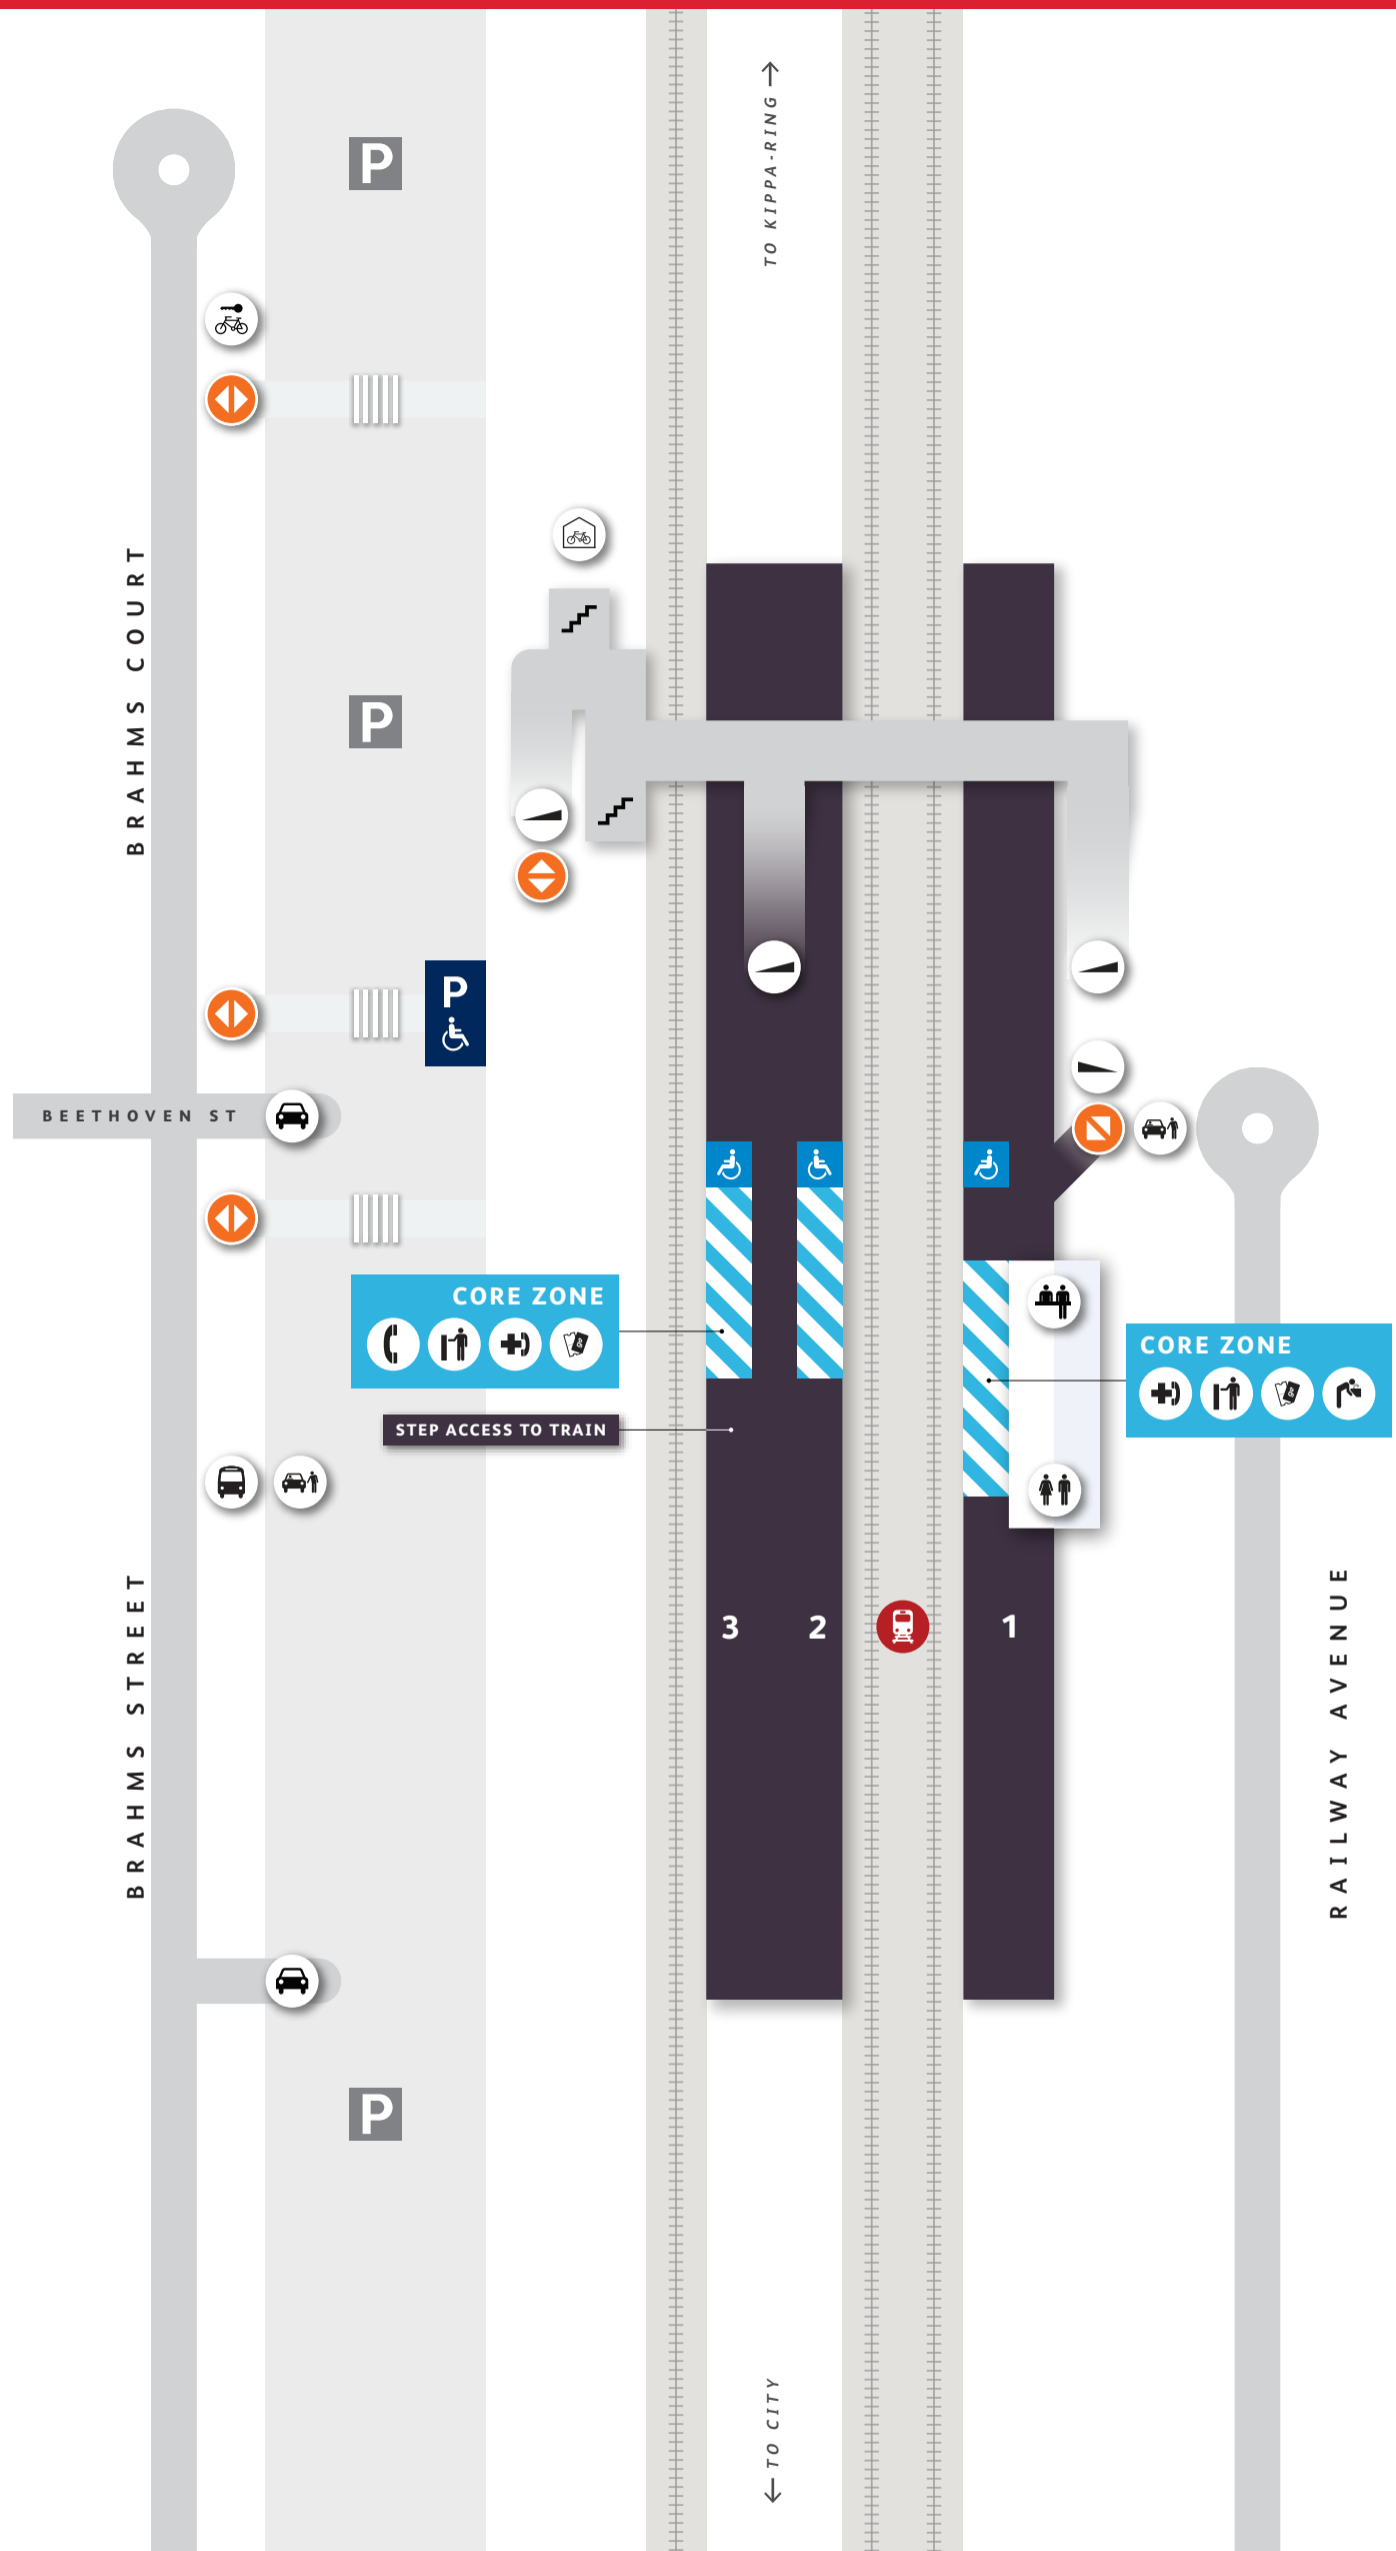

Bray Park Station Platform Access Map

CORE ZONE

- Assisted Boarding Point
- Help Phone
- Next Train Information
- Drinking Fountain
- Tickets/ Fares

STATION FEATURES

- Entry
- Accessible Parking
- Parking
- Steep Ramp
- Stairs
- Customer Service Window
- Toilets
- Bike Lockers
- Bike Enclosures
- Vehicular Entry
- Kiss'n'Ride
- Bus Stop

OTHER FEATURES

- Shelter
- Priority Seating
- Bike Rack
- Tactile Ground Indicators

Design features of toilet and carparking facilities can vary between stations.