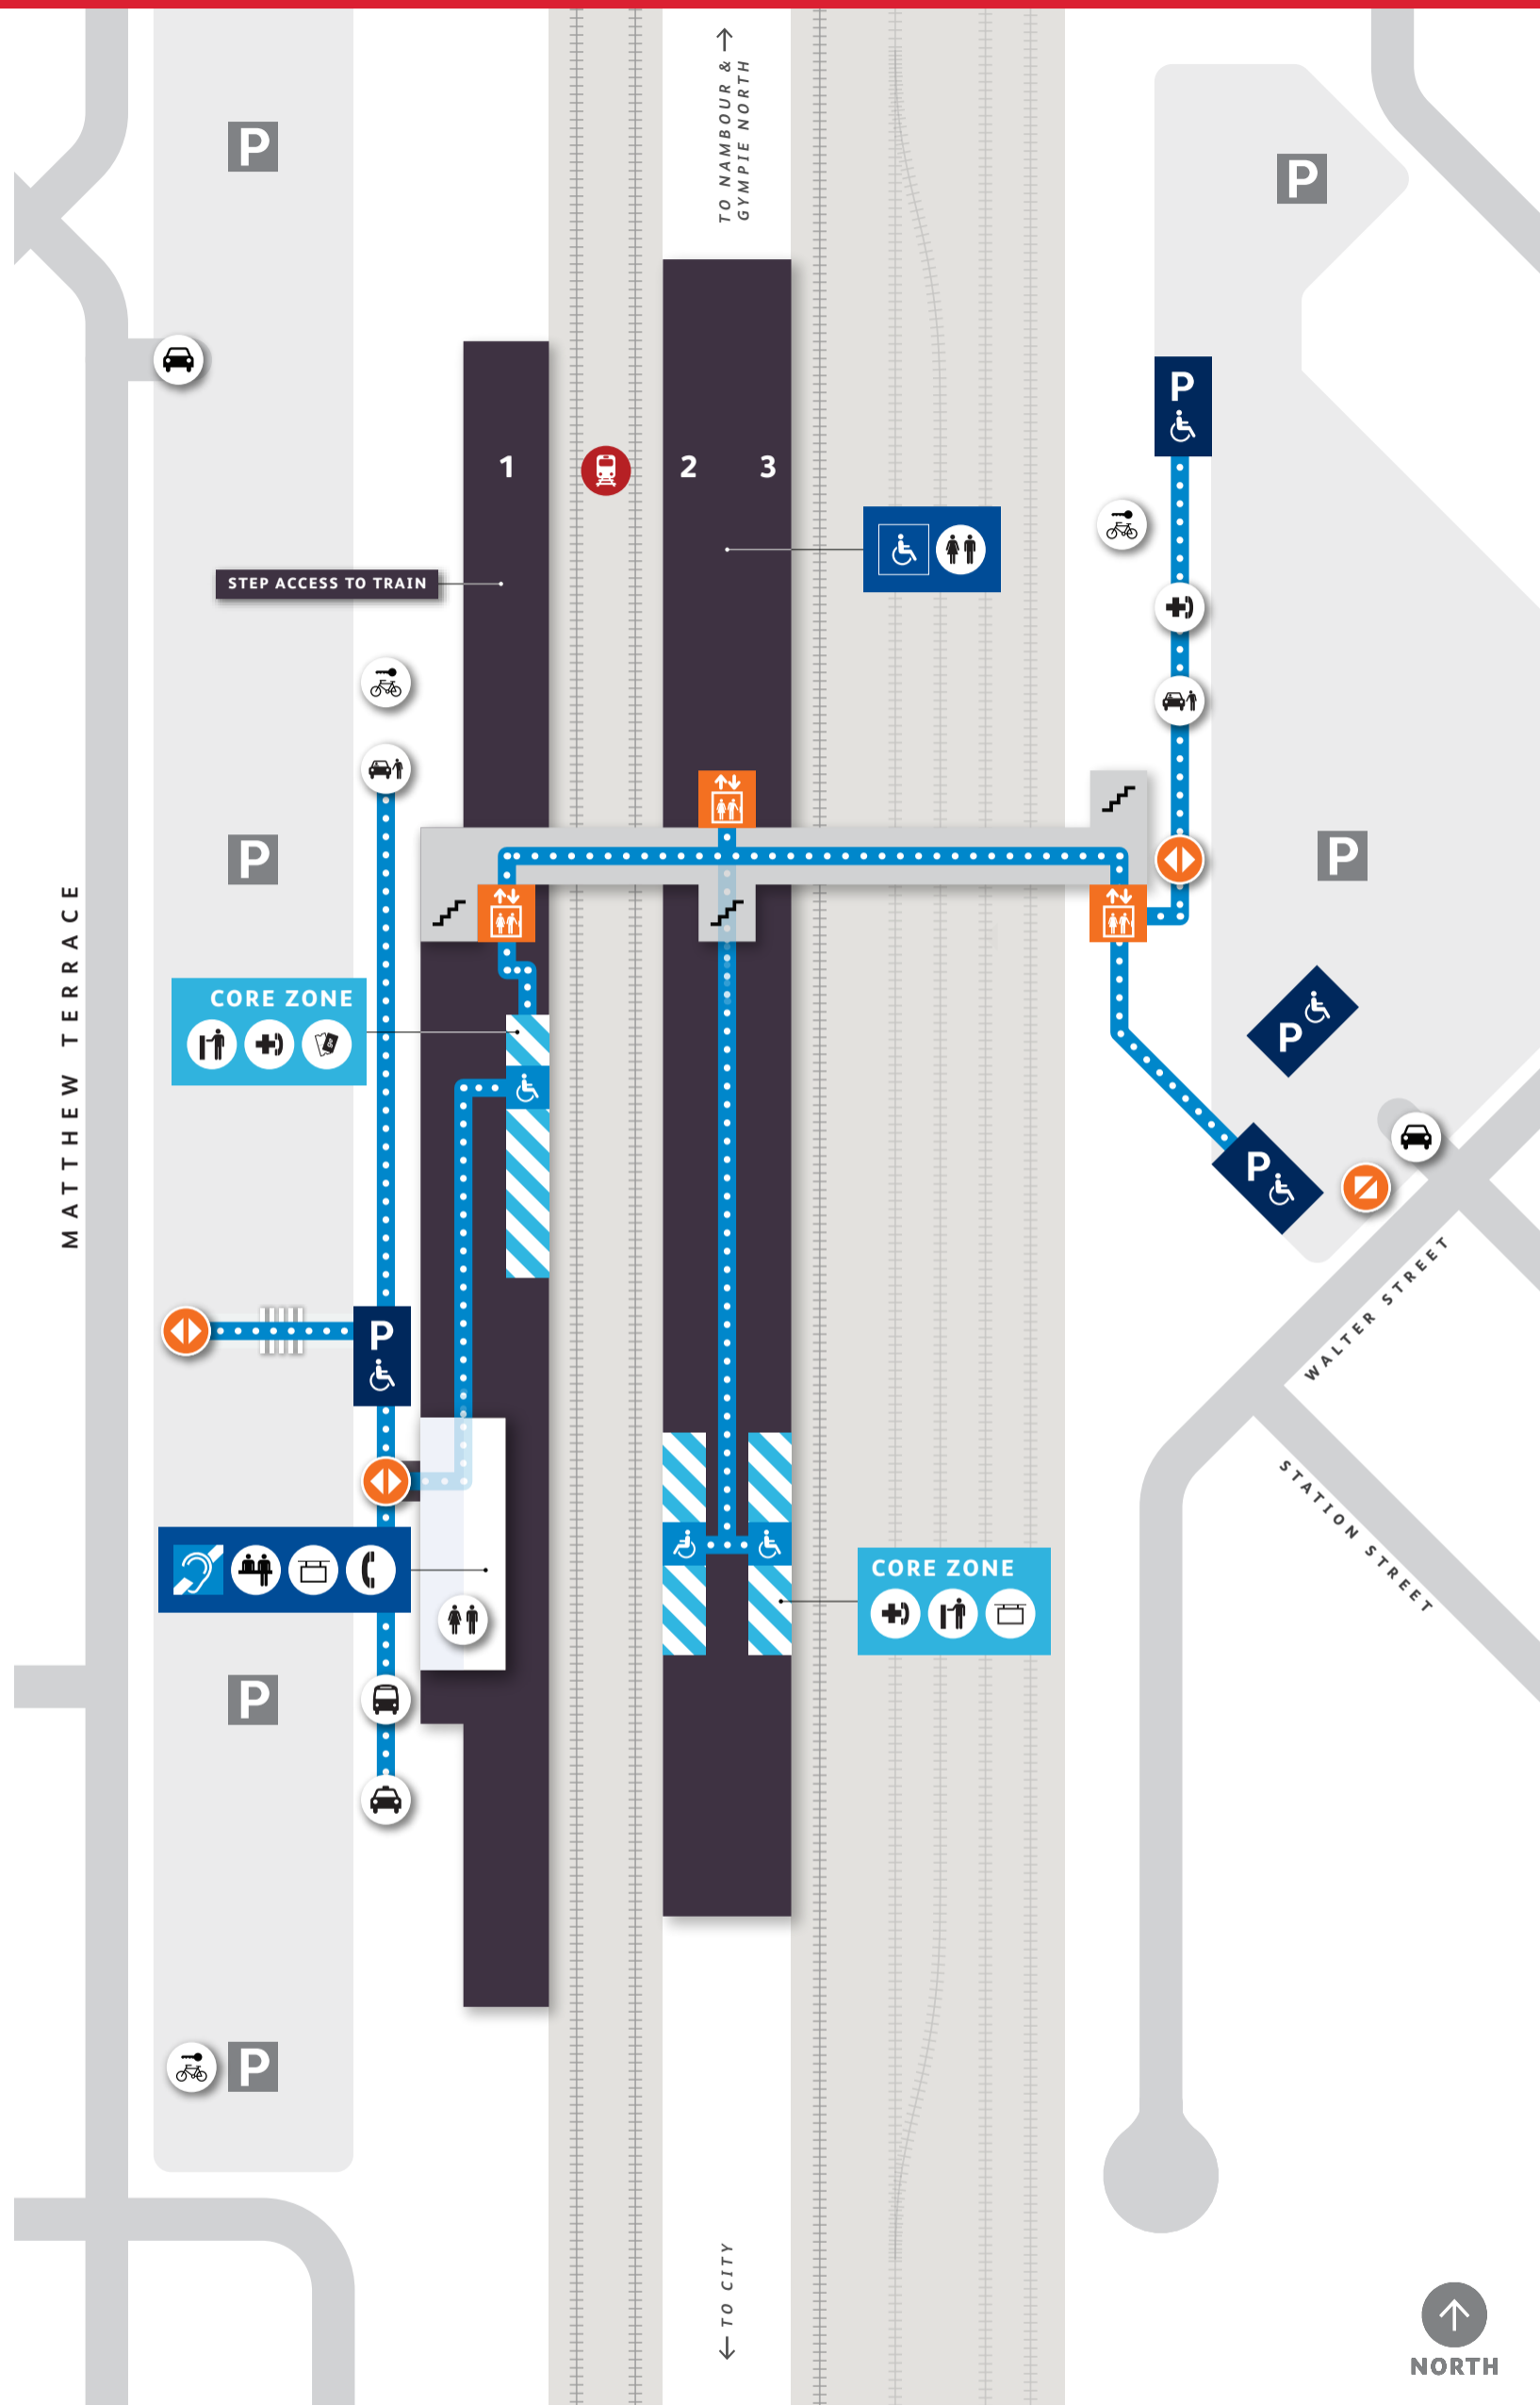

Caboolture Station Platform Access Map

CORE ZONE

- Assisted Boarding Point
- Help Phone
- Next Train Information
- Tickets/ Fares
- Customer Information Screen

STATION FEATURES

- Hearing Loop
- Entry
- Accessible Parking
- Accessible Path of Travel
- Parking
- Steep Ramp
- Lift
- Stairs
- Tickets/ Fares
- Customer Service Window
- Accessible Toilets
- Toilets
- Bike Lockers
- Vehicular Entry
- Taxi
- Kiss'n'Ride
- Payphone
- Bus Stop

OTHER FEATURES

- Shelter
- Priority Seating
- Bike Rack
- Tactile Ground Indicators

Design features of toilet and carparking facilities can vary between stations.