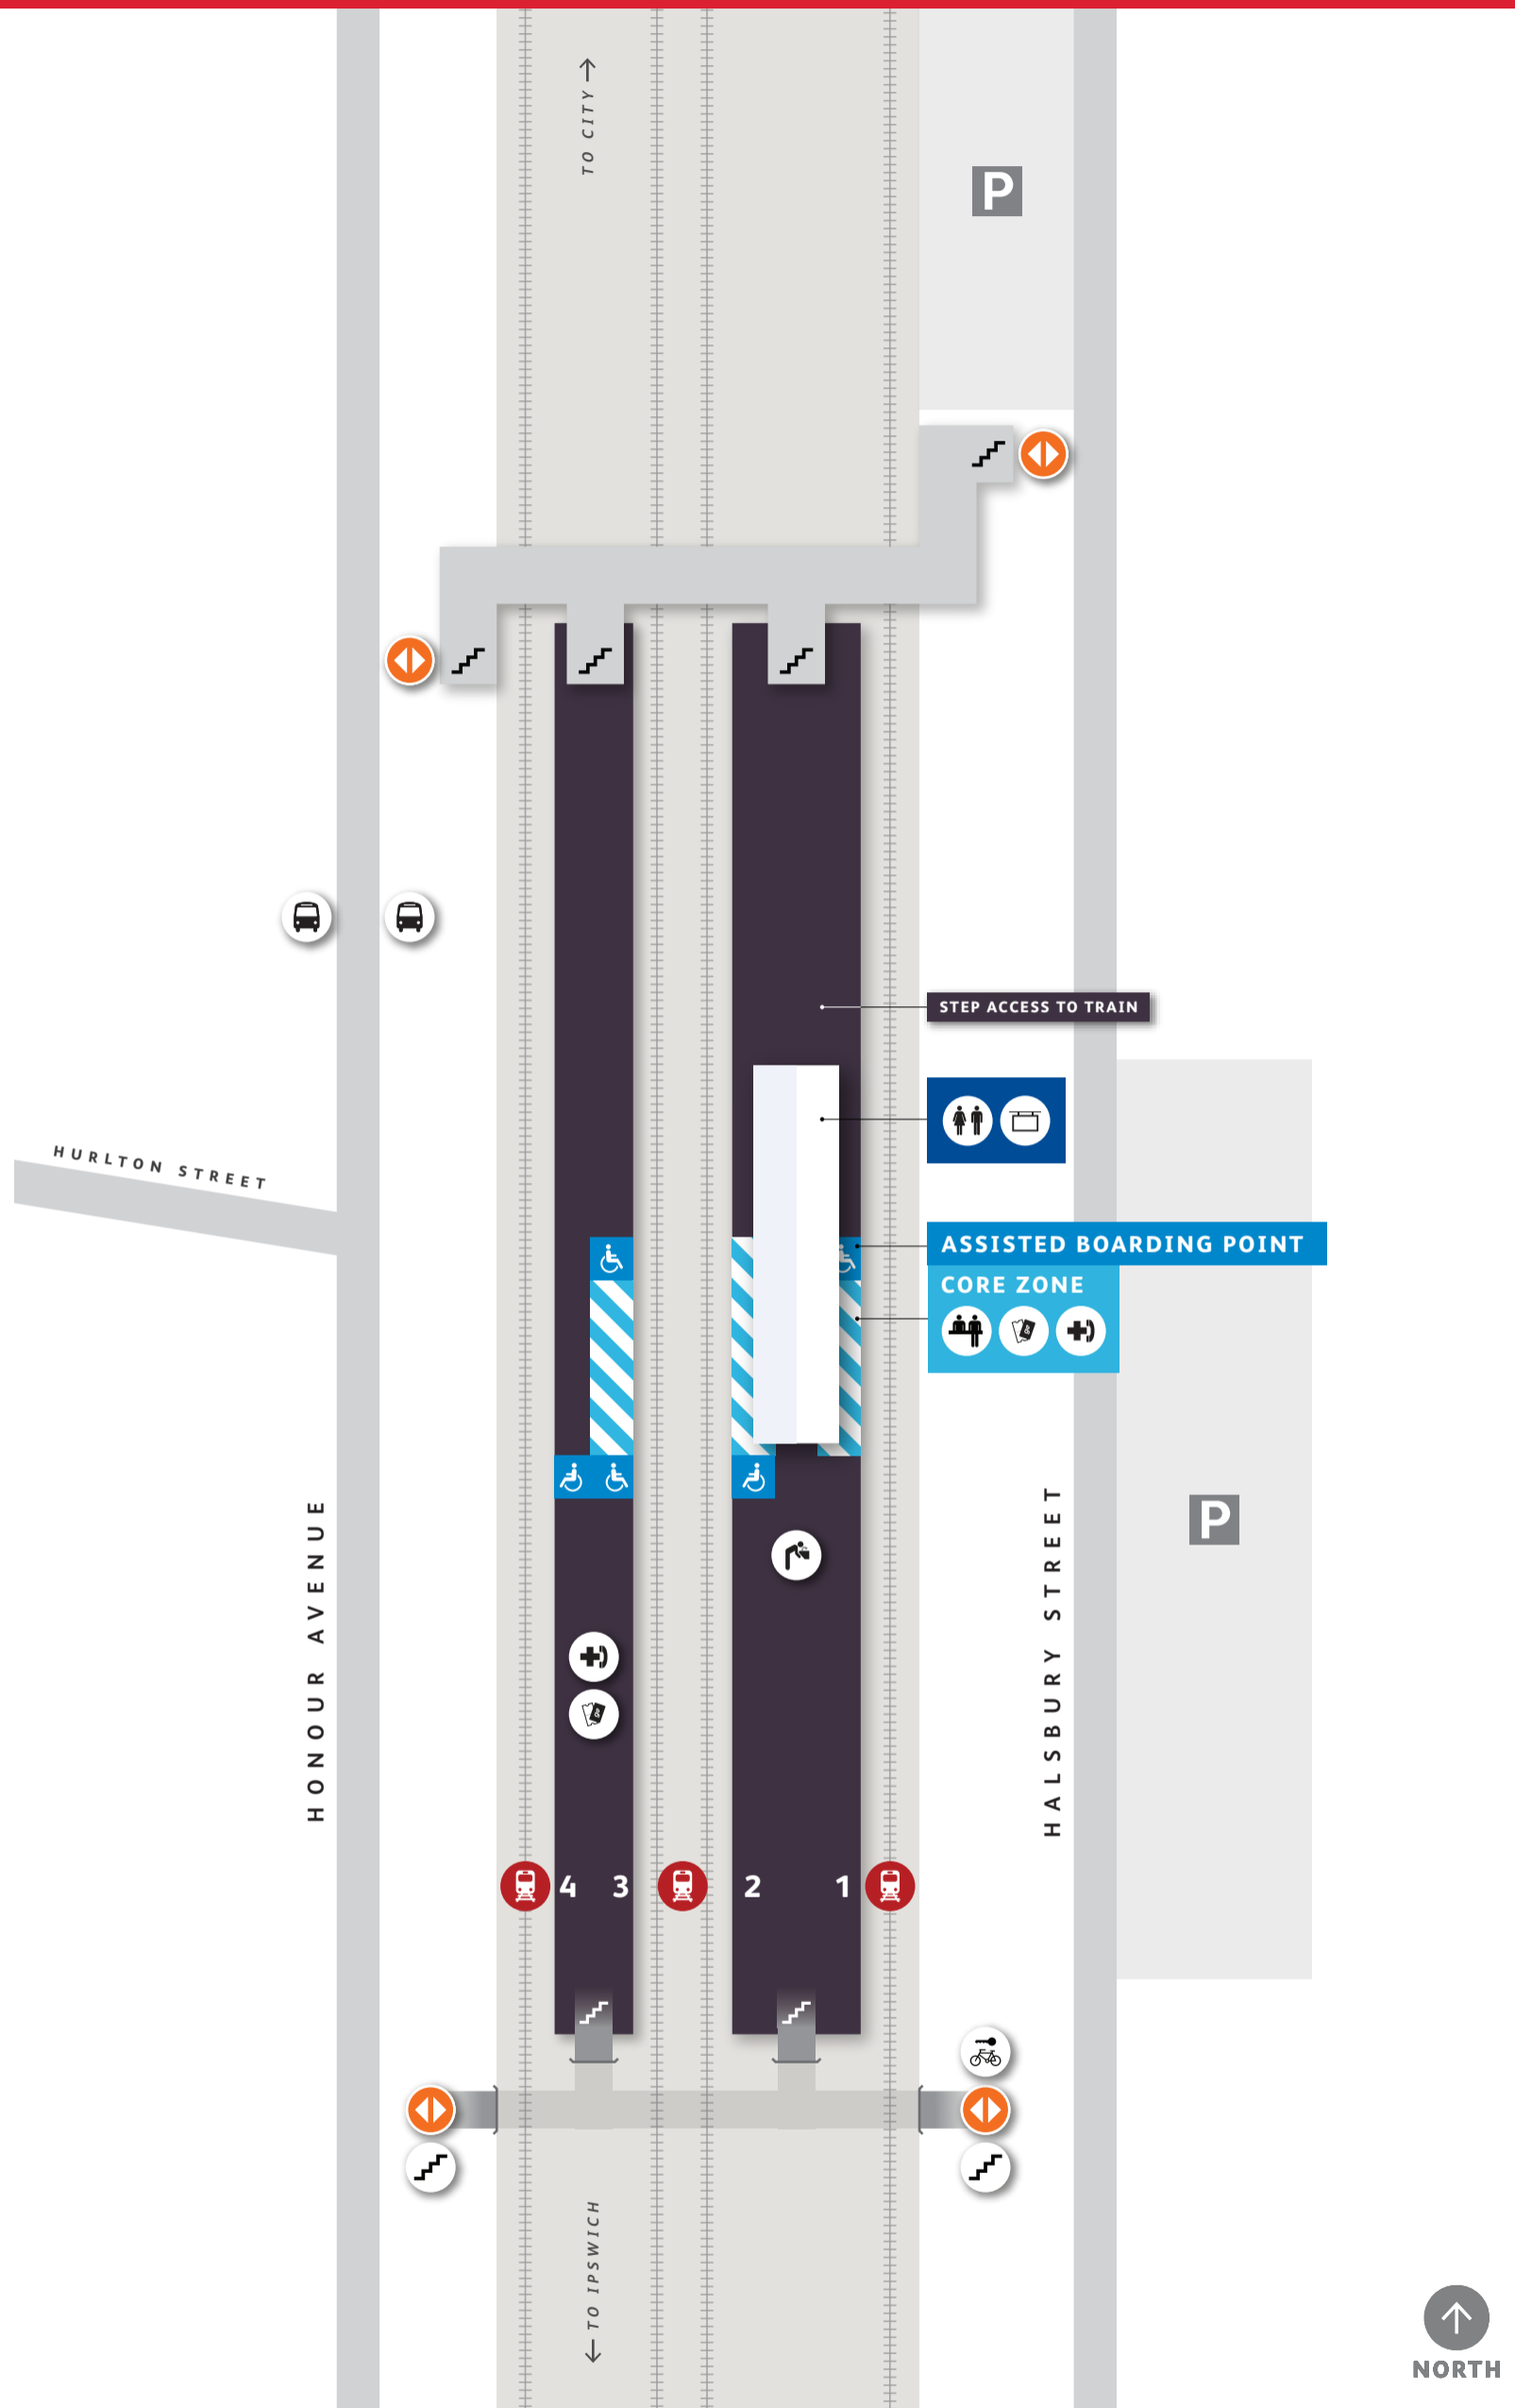

Chelmer Station Platform Access Map

CORE ZONE

- Assisted Boarding Point
- Customer Service Window
- Tickets/ Fares
- Help Phone

STATION FEATURES

- Entry
- Parking
- Stairs
- Drinking Fountain
- Customer Information Screen
- Toilets
- Bike Lockers
- Bus Stop

OTHER FEATURES

- Shelter

Design features of toilet and carparking facilities can vary between stations.