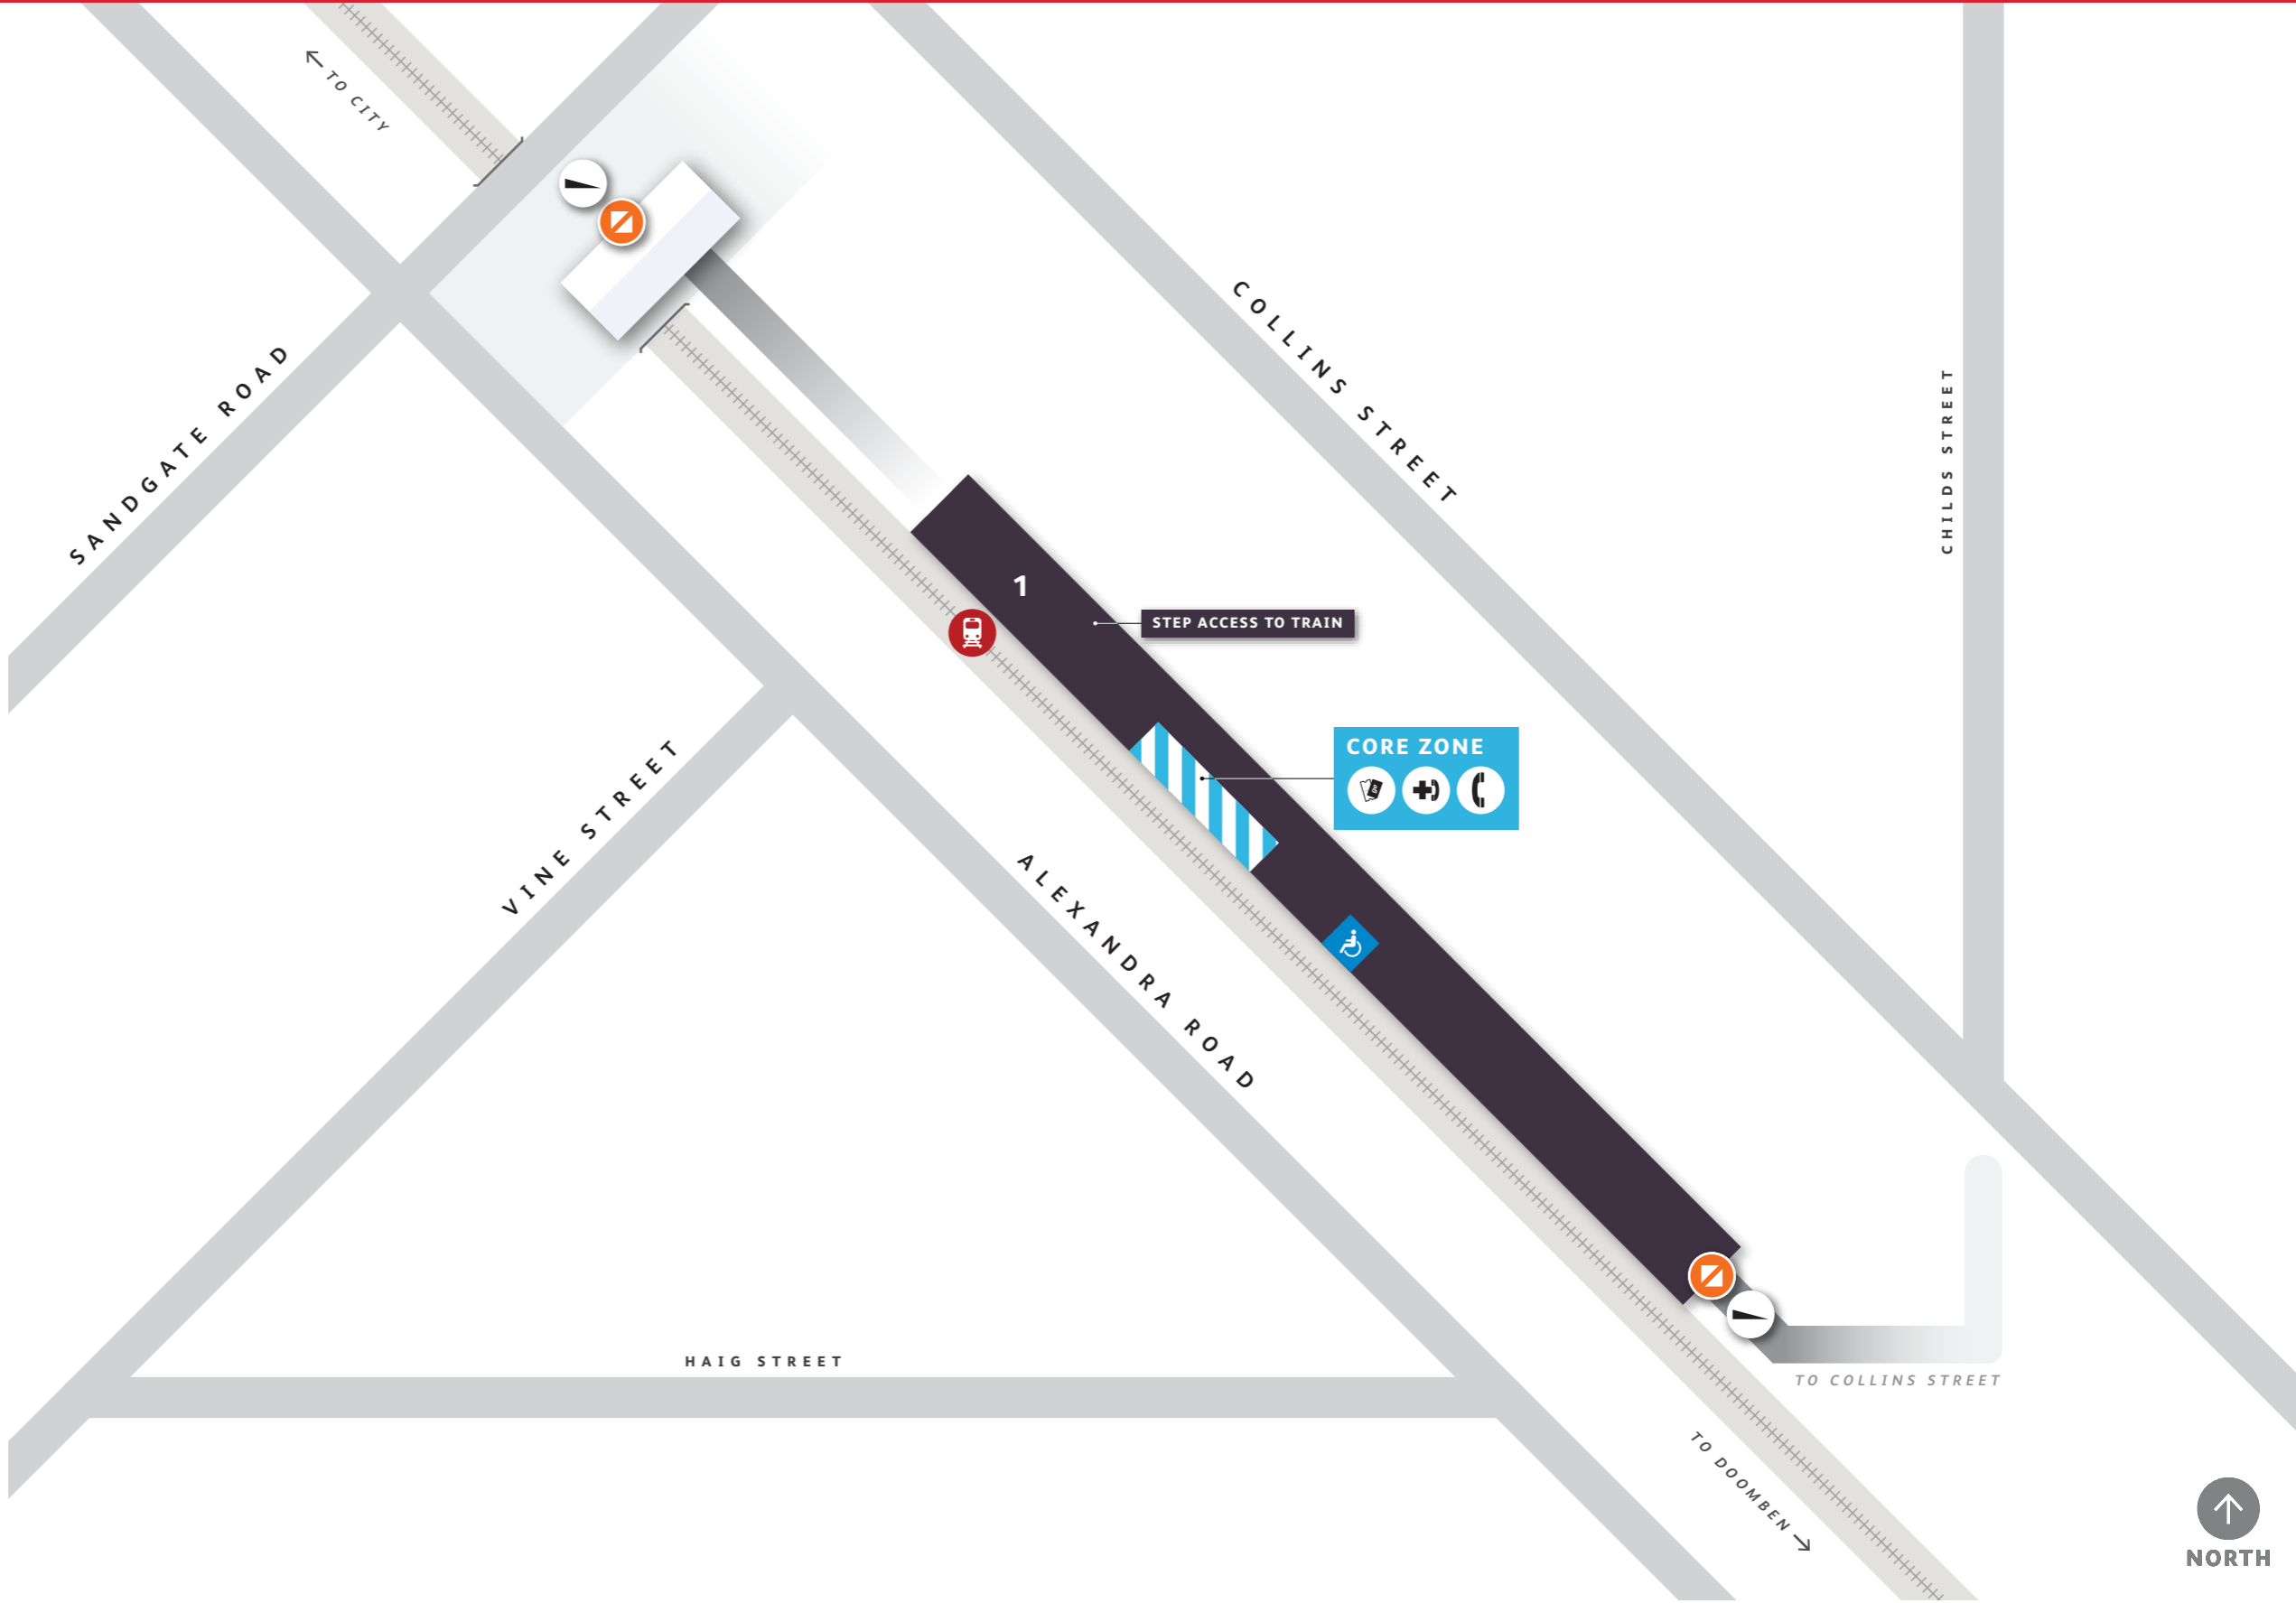

Clayfield Station Platform Access Map

CORE ZONE

- Help Phone
- Tickets/ Fares
- Payphone

STATION FEATURES

- Assisted Boarding Point
- Entry
- Steep Ramp

OTHER FEATURES

- Shelter
- Tactile Ground Indicators

Design features of toilet and carparking facilities can vary between stations.