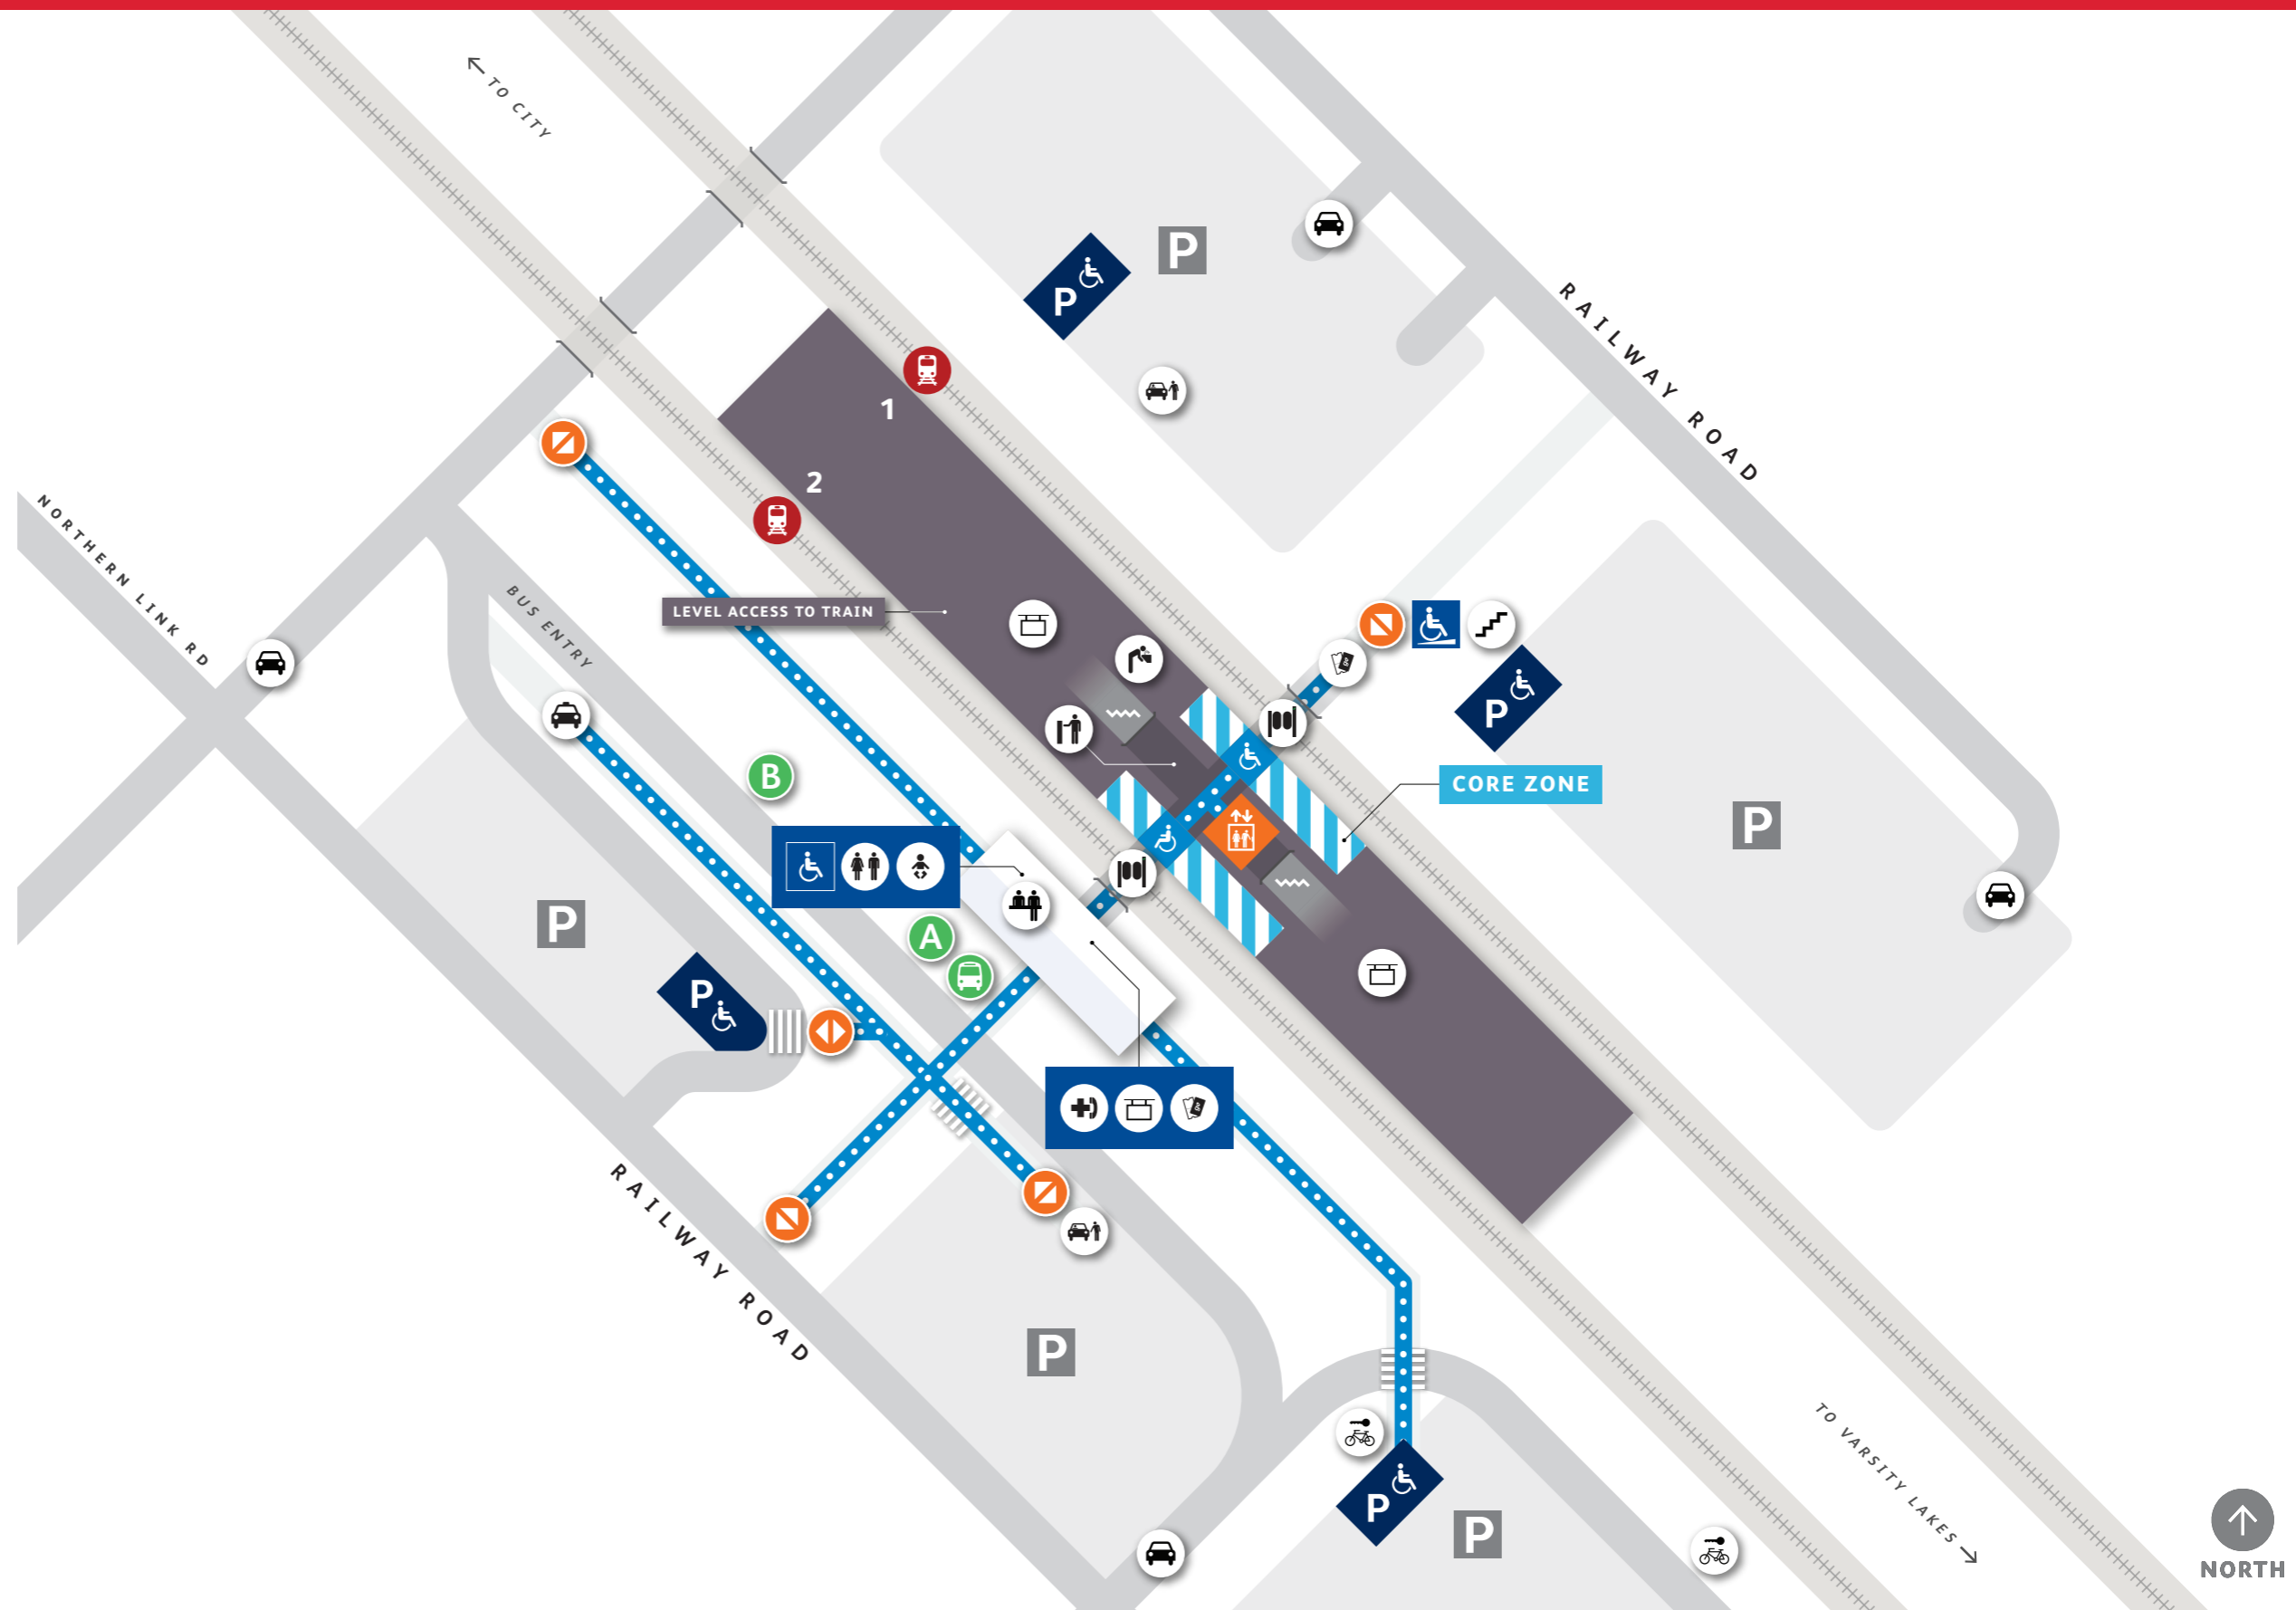

Coomera Station Platform Access Map

CORE ZONE

- Assisted Boarding Point

STATION FEATURES

- Entry
- Accessible Parking
- Accessible Path of Travel
- Accessible Ramp
- Parking
- Lift
- Stairs
- Help Phone
- Next Train Information
- Drinking Fountain
- Tickets/ Fares
- Fare Gates
- Customer Service Window
- Customer Information Screen
- Accessible Toilets
- Toilets
- Baby Change
- Bike Lockers
- Vehicular Entry
- Taxi
- Kiss'n'Ride
- Bus Interchange

OTHER FEATURES

- Shelter
- Priority Seating
- Bike Rack
- Tactile Ground Indicators

Design features of toilet and carparking facilities can vary between stations.