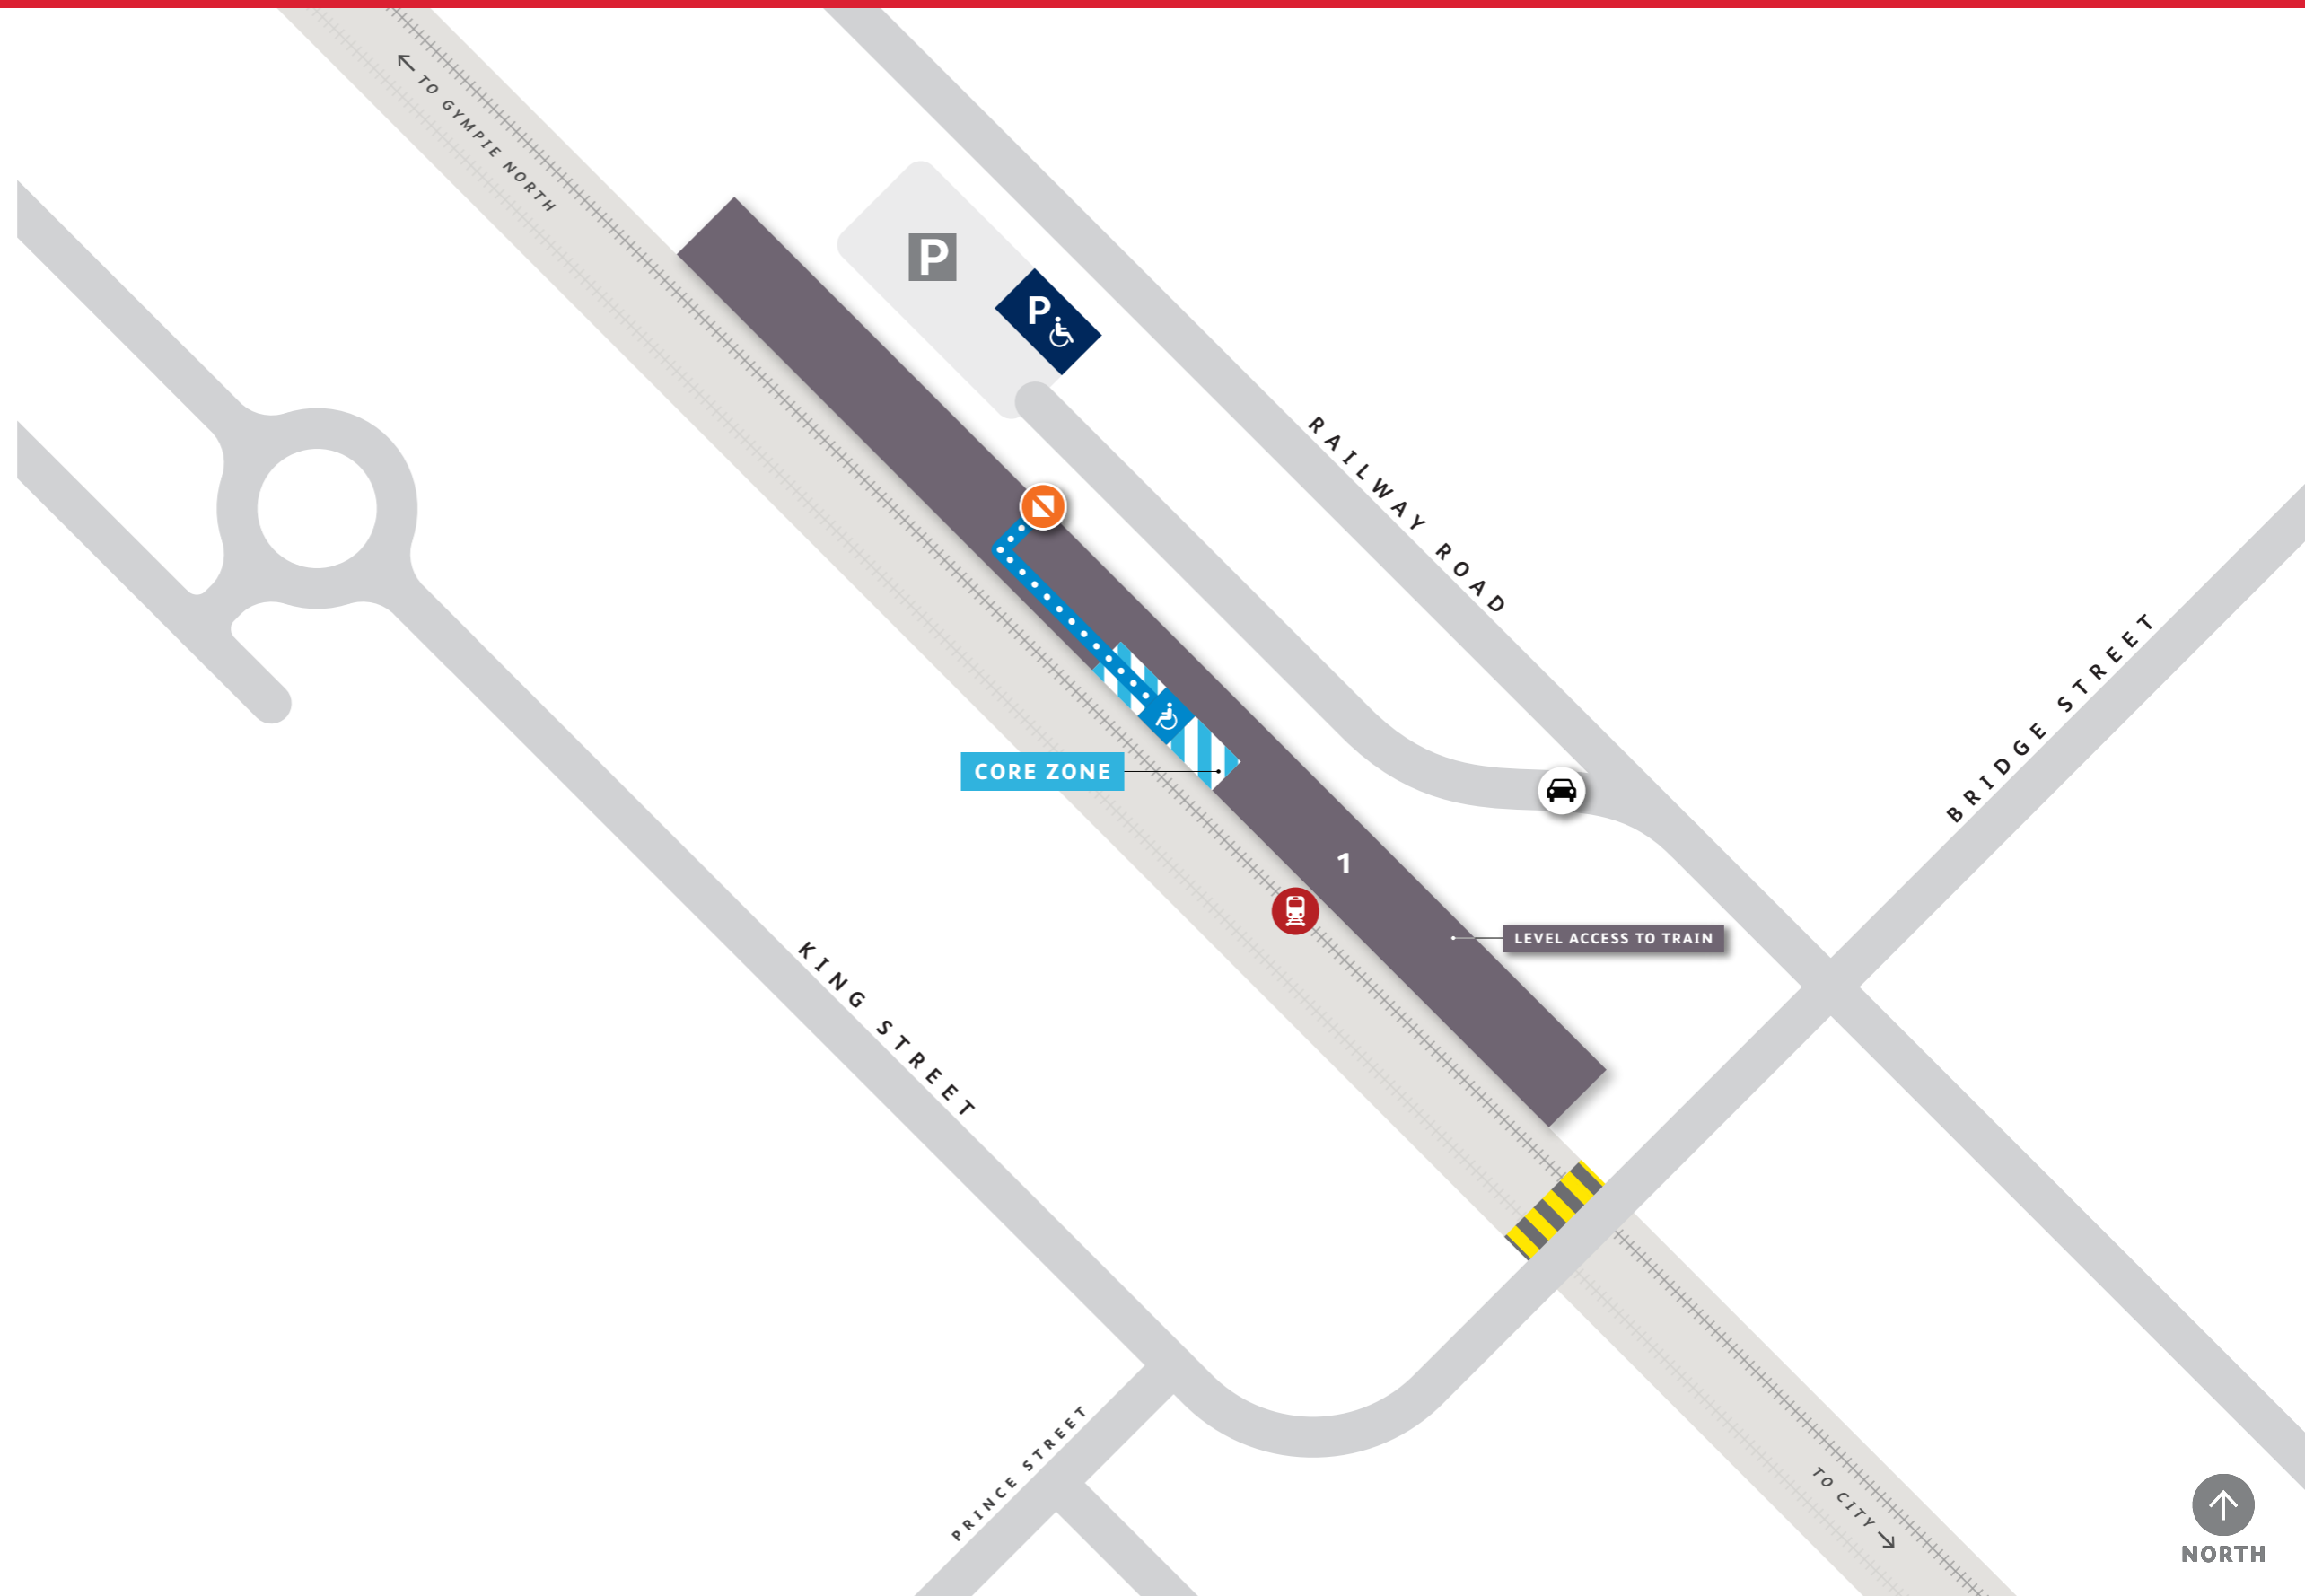

Cooran Station Platform Access Map

CORE ZONE

 Assisted Boarding Point

STATION FEATURES

 Entry

 Accessible Parking

 Accessible Path of Travel

 Parking

 Vehicular Entry

OTHER FEATURES

 Level Crossing

Shelter
Priority Seating
Tactile Ground Indicators

Design features of toilet and carparking facilities can vary between stations.