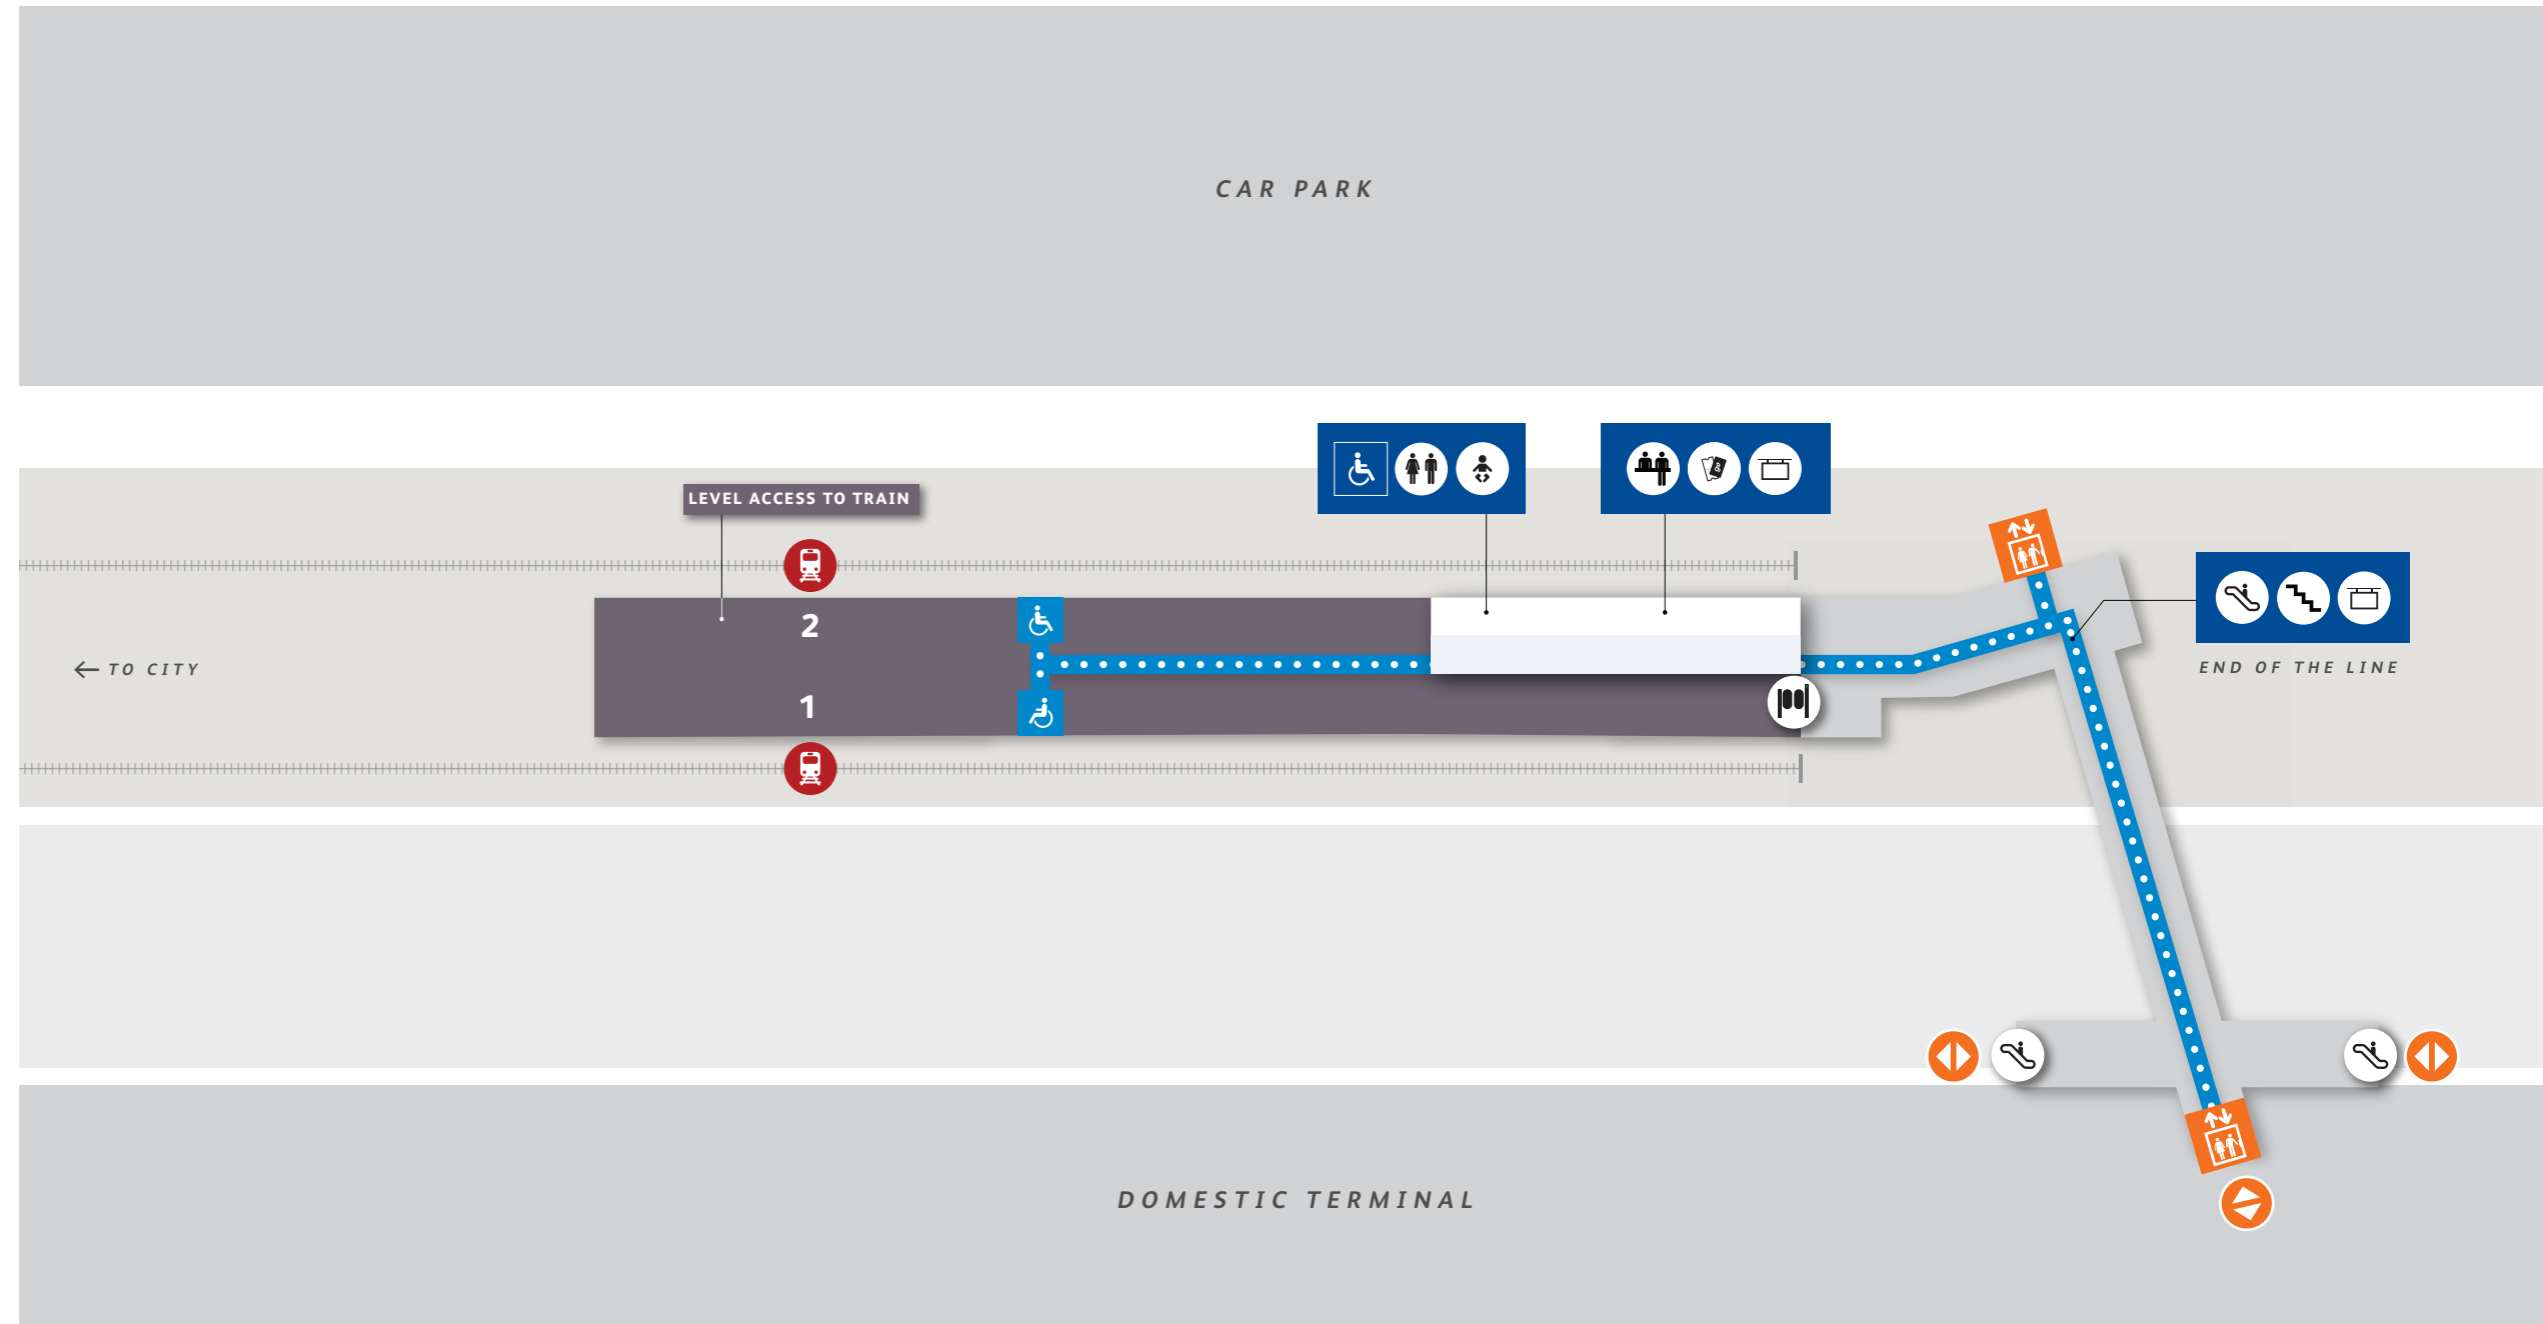

Domestic Airport Station Platform Access Map

STATION FEATURES

-  Assisted Boarding Point
-  Entry
-  Accessible Path of Travel
-  Lift
-  Stairs
-  Escalator
-  Tickets/ Fares
-  Fare Gates
-  Customer Service Window
-  Customer Information Screen
-  Accessible Toilets
-  Toilets
-  Baby Change

OTHER FEATURES

- Shelter
- Priority Seating
- Tactile Ground Indicators

Design features of toilet and carparking facilities can vary between stations.