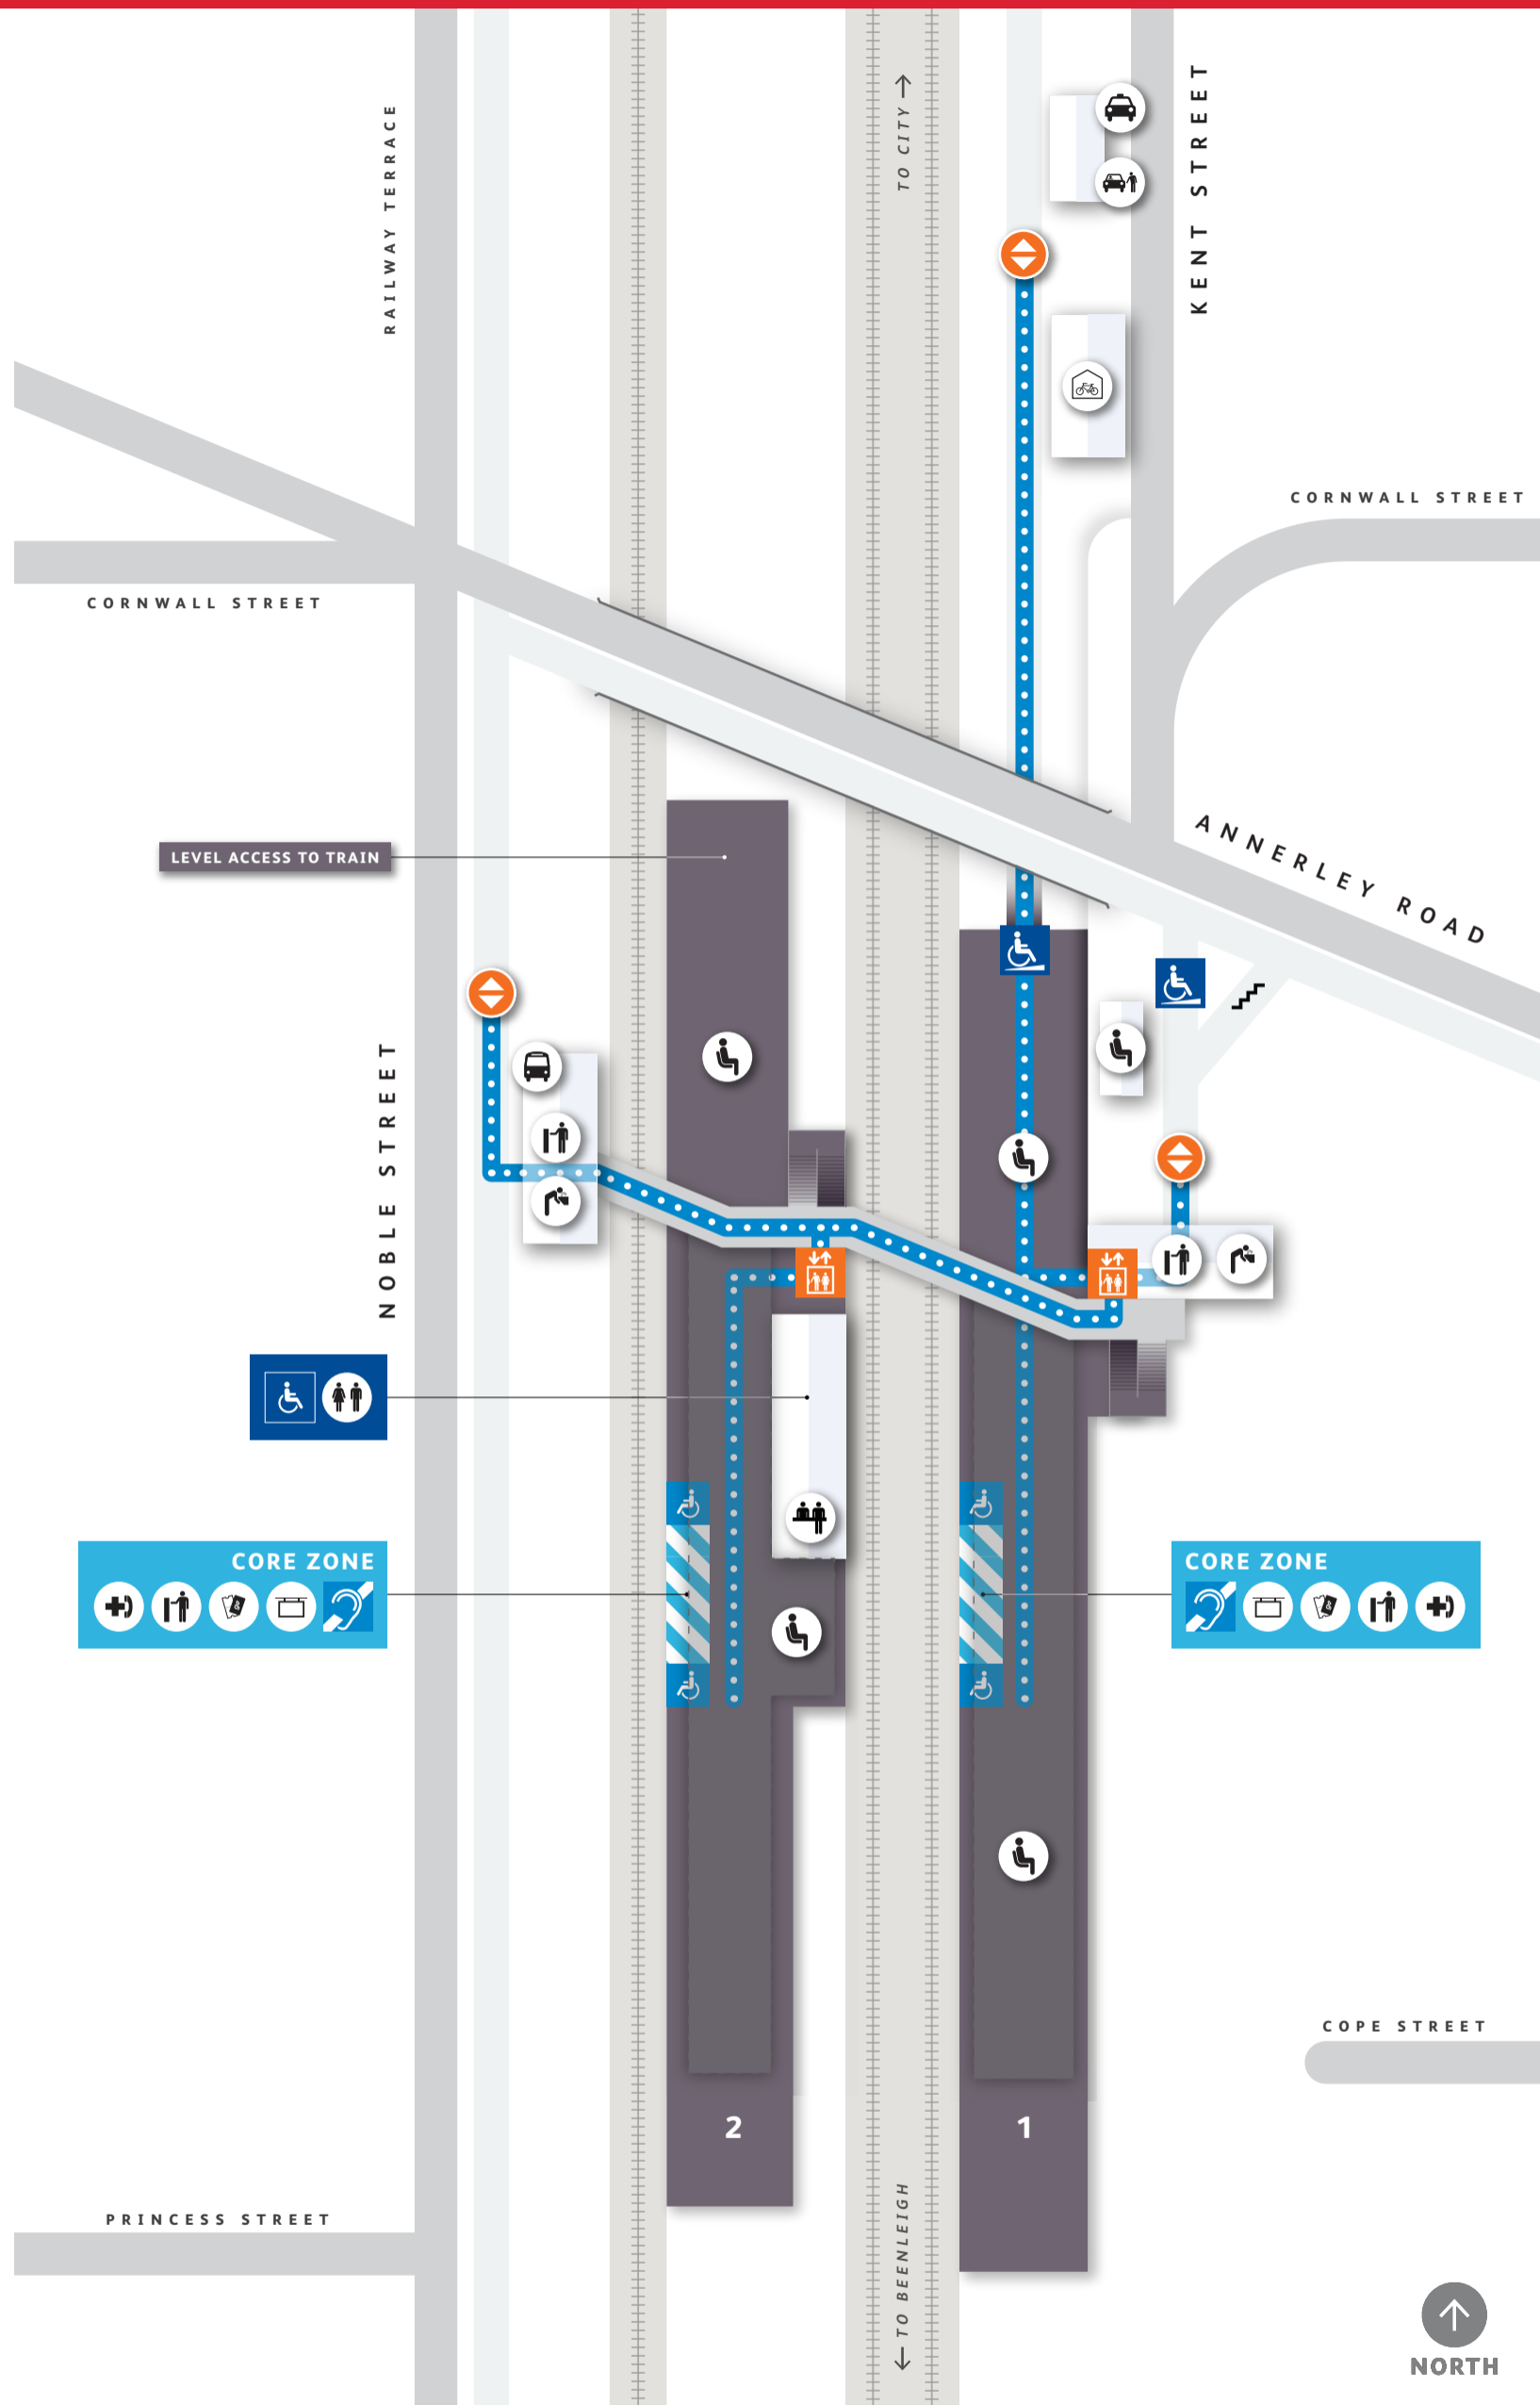

Dutton Park Station Platform Access Map

CORE ZONE

- Hearing Loop
- Help Phone
- Next Train Information
- Tickets/ Fares
- Customer Information Screen

STATION FEATURES

- Assisted Boarding Point
- Entry
- Lift
- Accessible Ramp
- Stairs
- Customer Service Window
- Accessible Toilets
- Toilets
- Customer Seating
- Drinking Fountain
- Kiss n Ride
- Bike Enclosure
- Bus Stop
- Taxi

OTHER FEATURES

- Shelter
- Priority Seating
- Tactile Ground Indicators

Design features of toilet and carparking facilities can vary between stations.