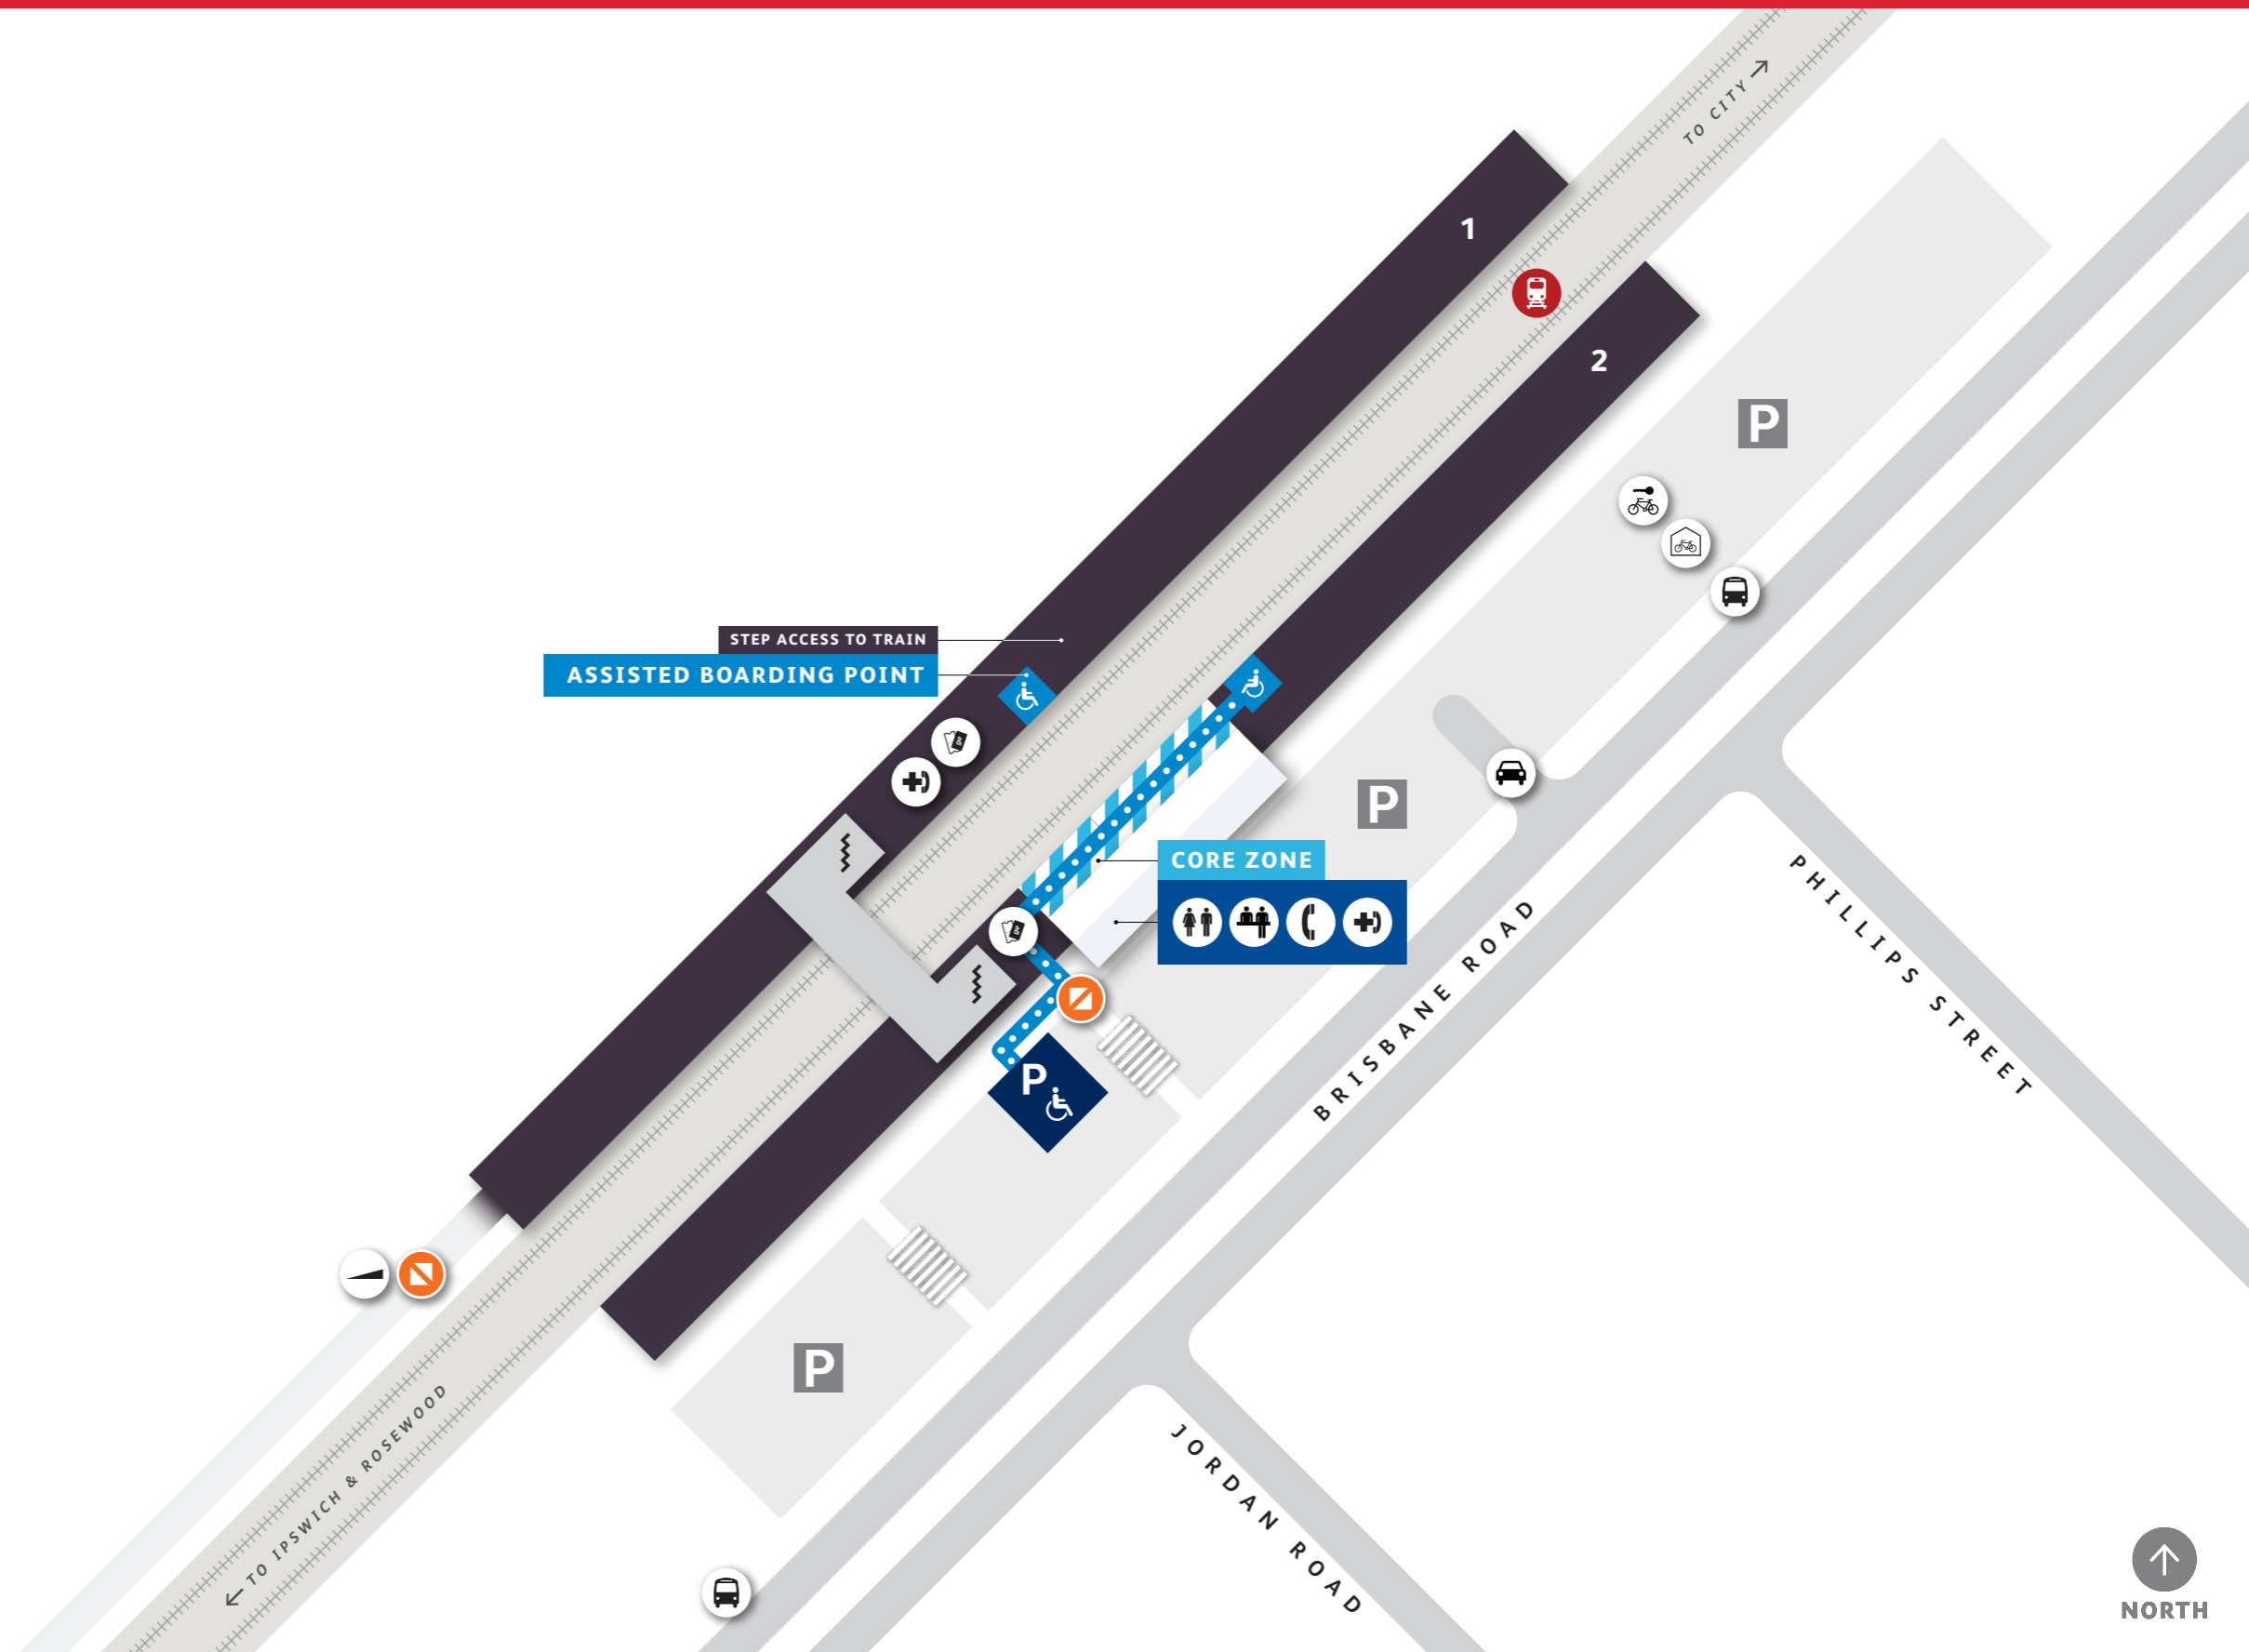

Ebbw Vale Station Platform Access Map

STATION FEATURES

-  Assisted Boarding Point
-  Entry
-  Accessible Parking
-  Accessible Path of Travel
-  Parking
-  Steep Ramp
-  Stairs
-  Help Phone
-  Tickets/ Fares
-  Customer Service Window
-  Toilets
-  Bike Lockers
-  Bike Enclosures
-  Vehicular Entry
-  Payphone
-  Bus Stop

OTHER FEATURES

- Shelter
- Priority Seating
- Tactile Ground Indicators

Design features of toilet and carparking facilities can vary between stations.