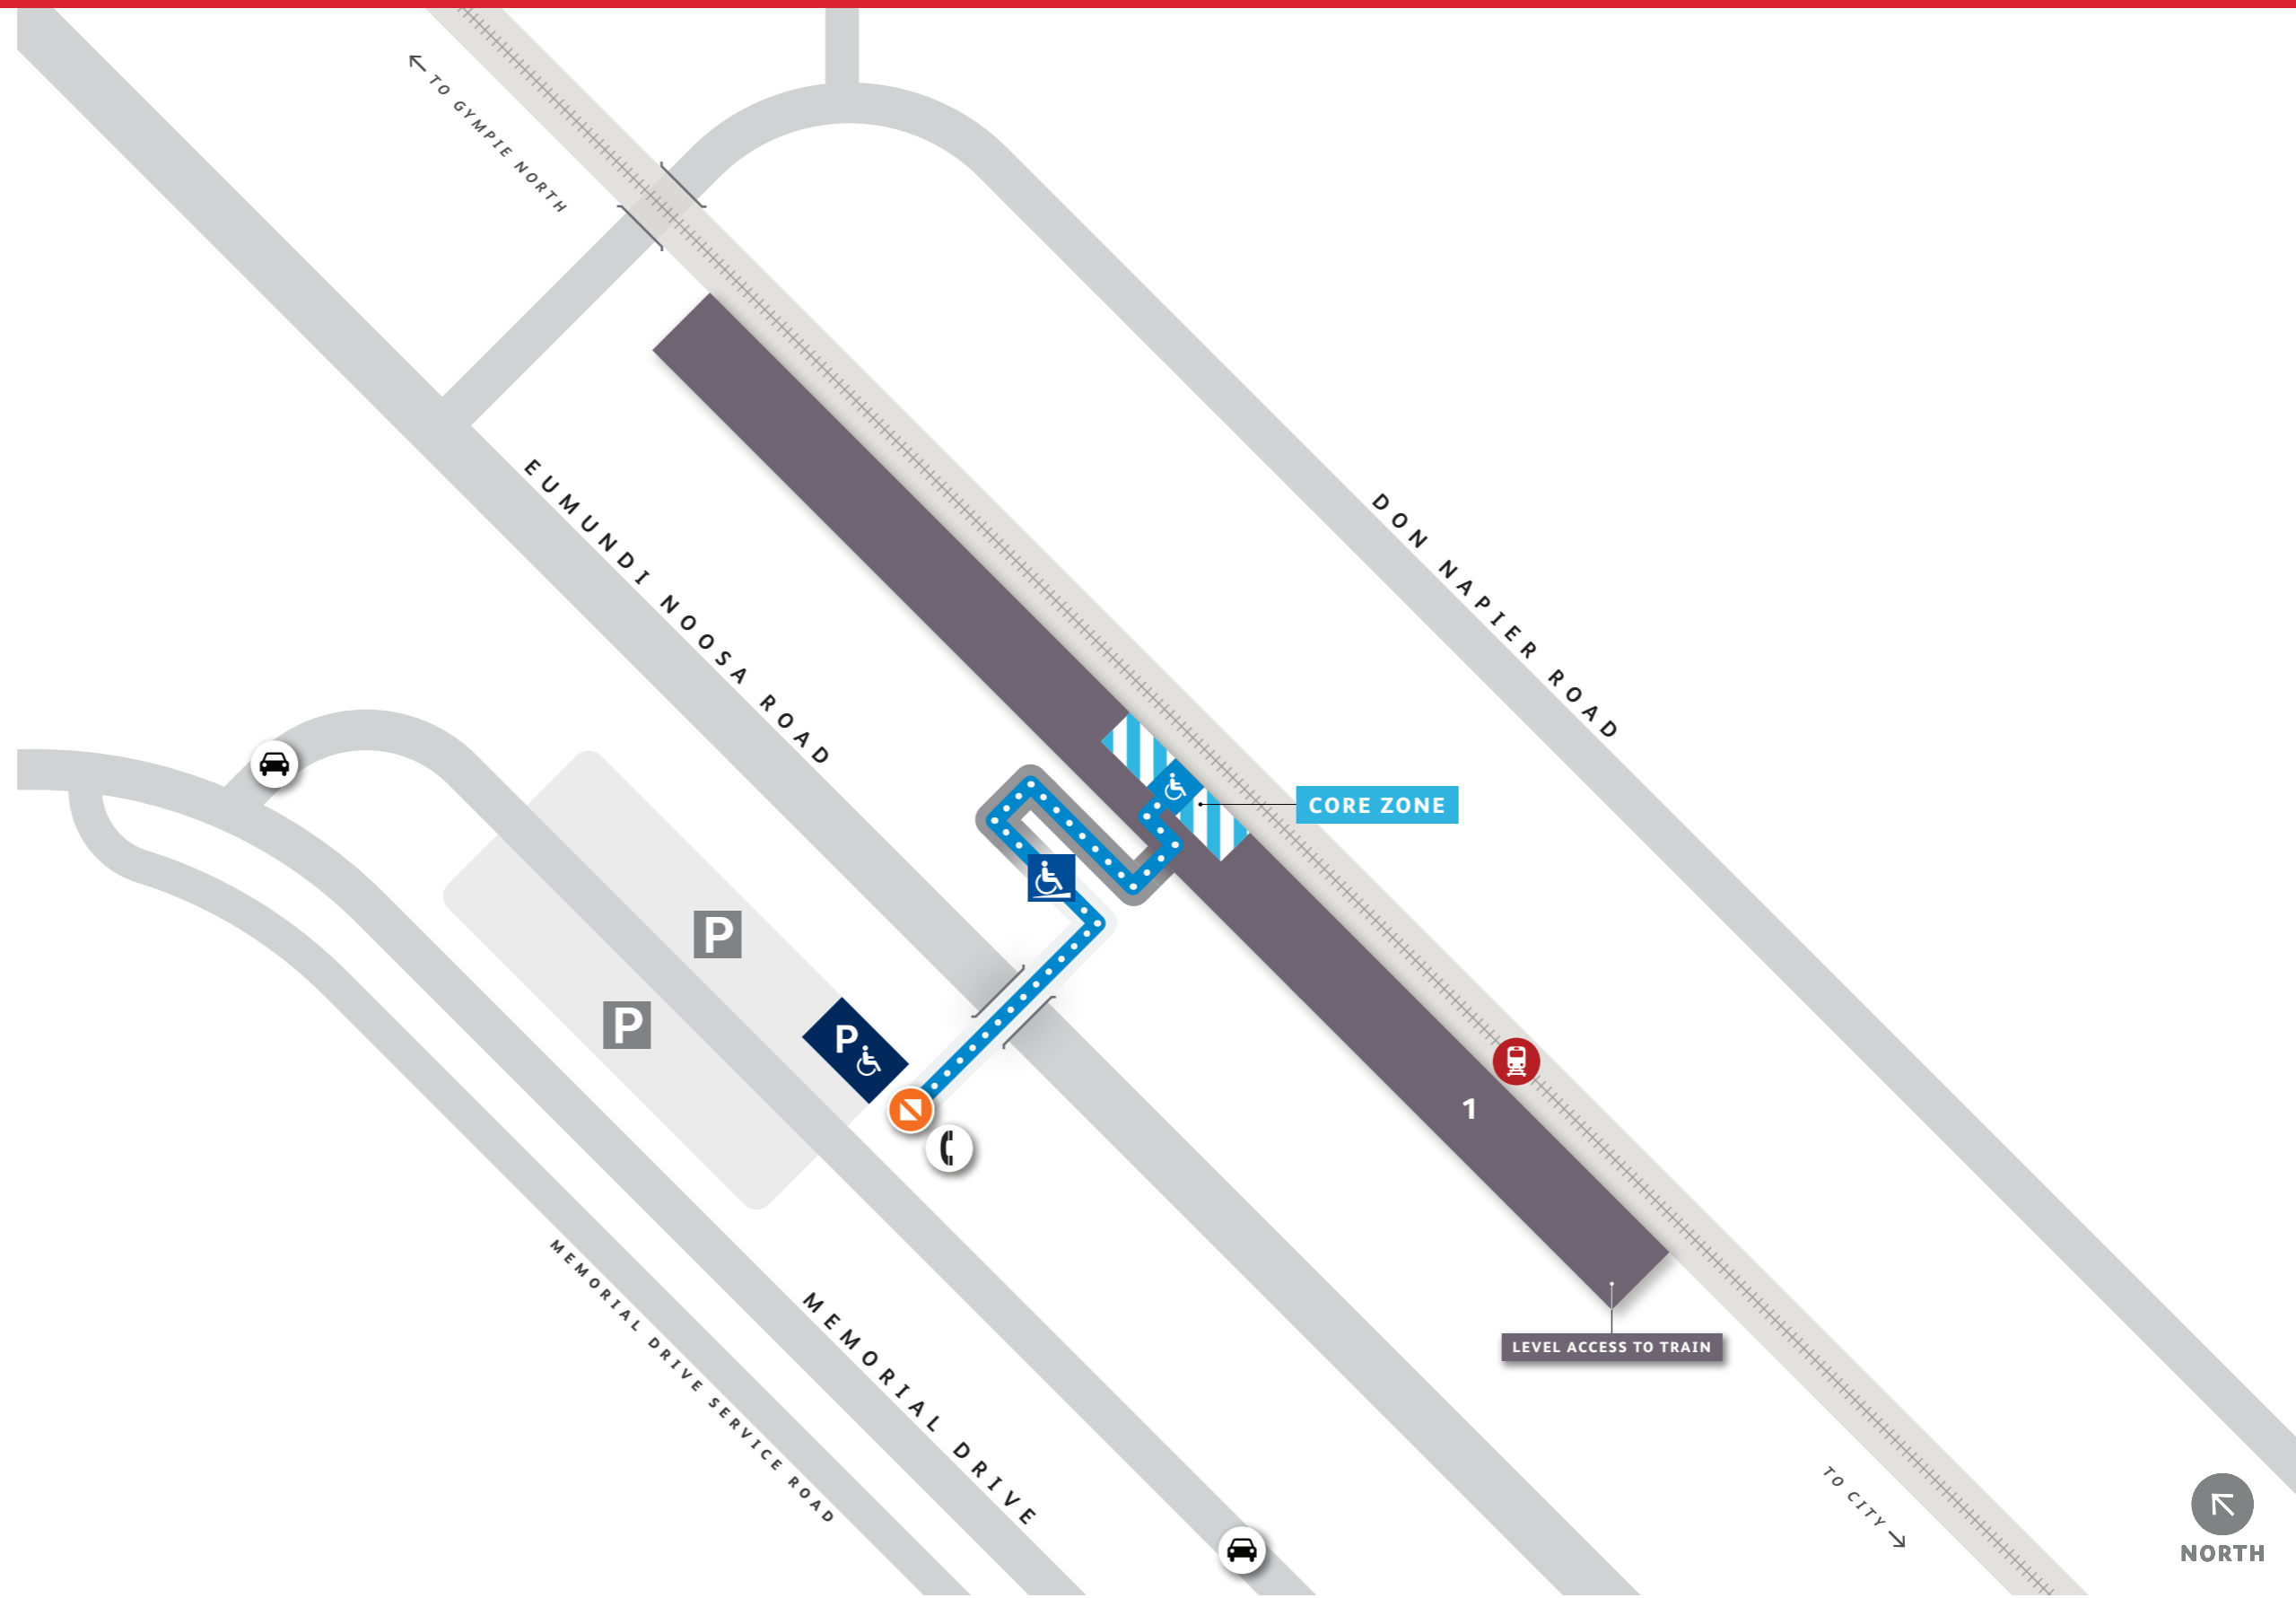

Eumundi Station Platform Access Map

CORE ZONE

-  Assisted Boarding Point

STATION FEATURES

-  Entry
-  Accessible Parking
-  Accessible Path of Travel
-  Parking
-  Accessible Ramp
-  Vehicular Entry
-  Payphone

OTHER FEATURES

-  Shelter
-  Priority Seating
-  Tactile Ground Indicators

Design features of toilet and carparking facilities can vary between stations.