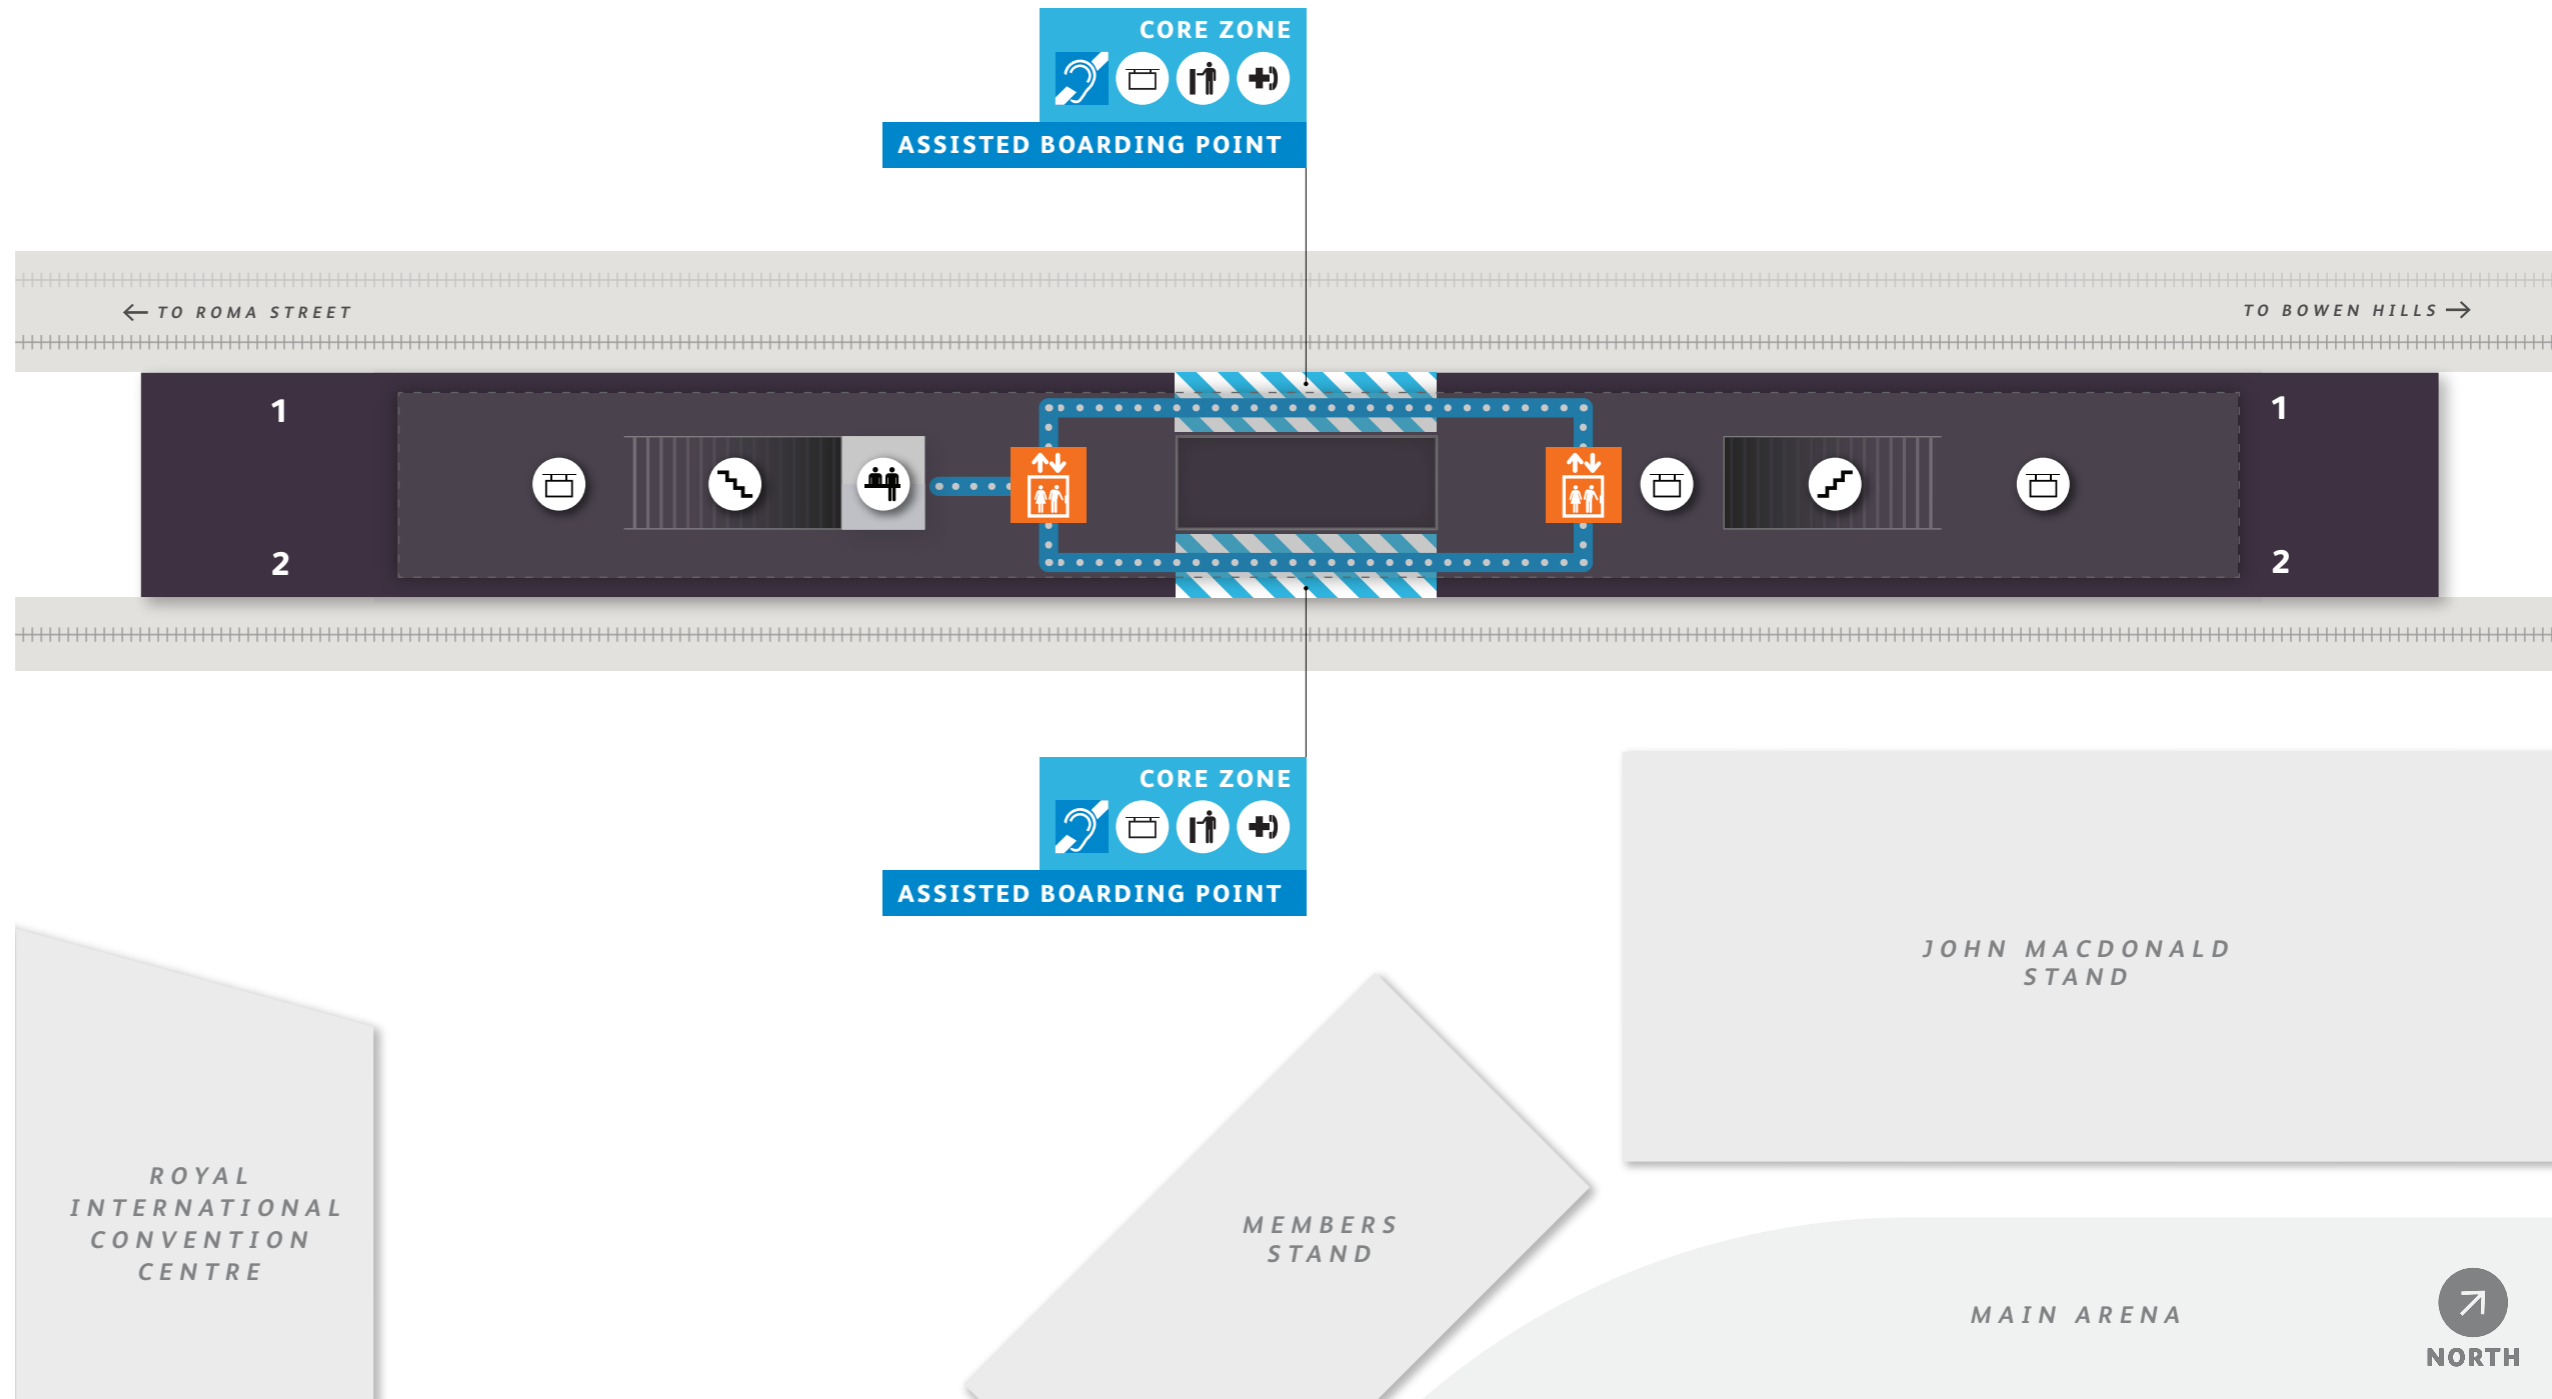

Exhibition Station Platform Level Access Map

STATION FEATURES

- Hearing Loop
- Accessible Path of Travel
- Lift
- Stairs
- Help Phone
- Next Train Information
- Customer Service Window
- Customer Information Screen

OTHER FEATURES

- Shelter
- Priority Seating
- Tactile Ground Indicators

Design features of toilet and carparking facilities can vary between stations.