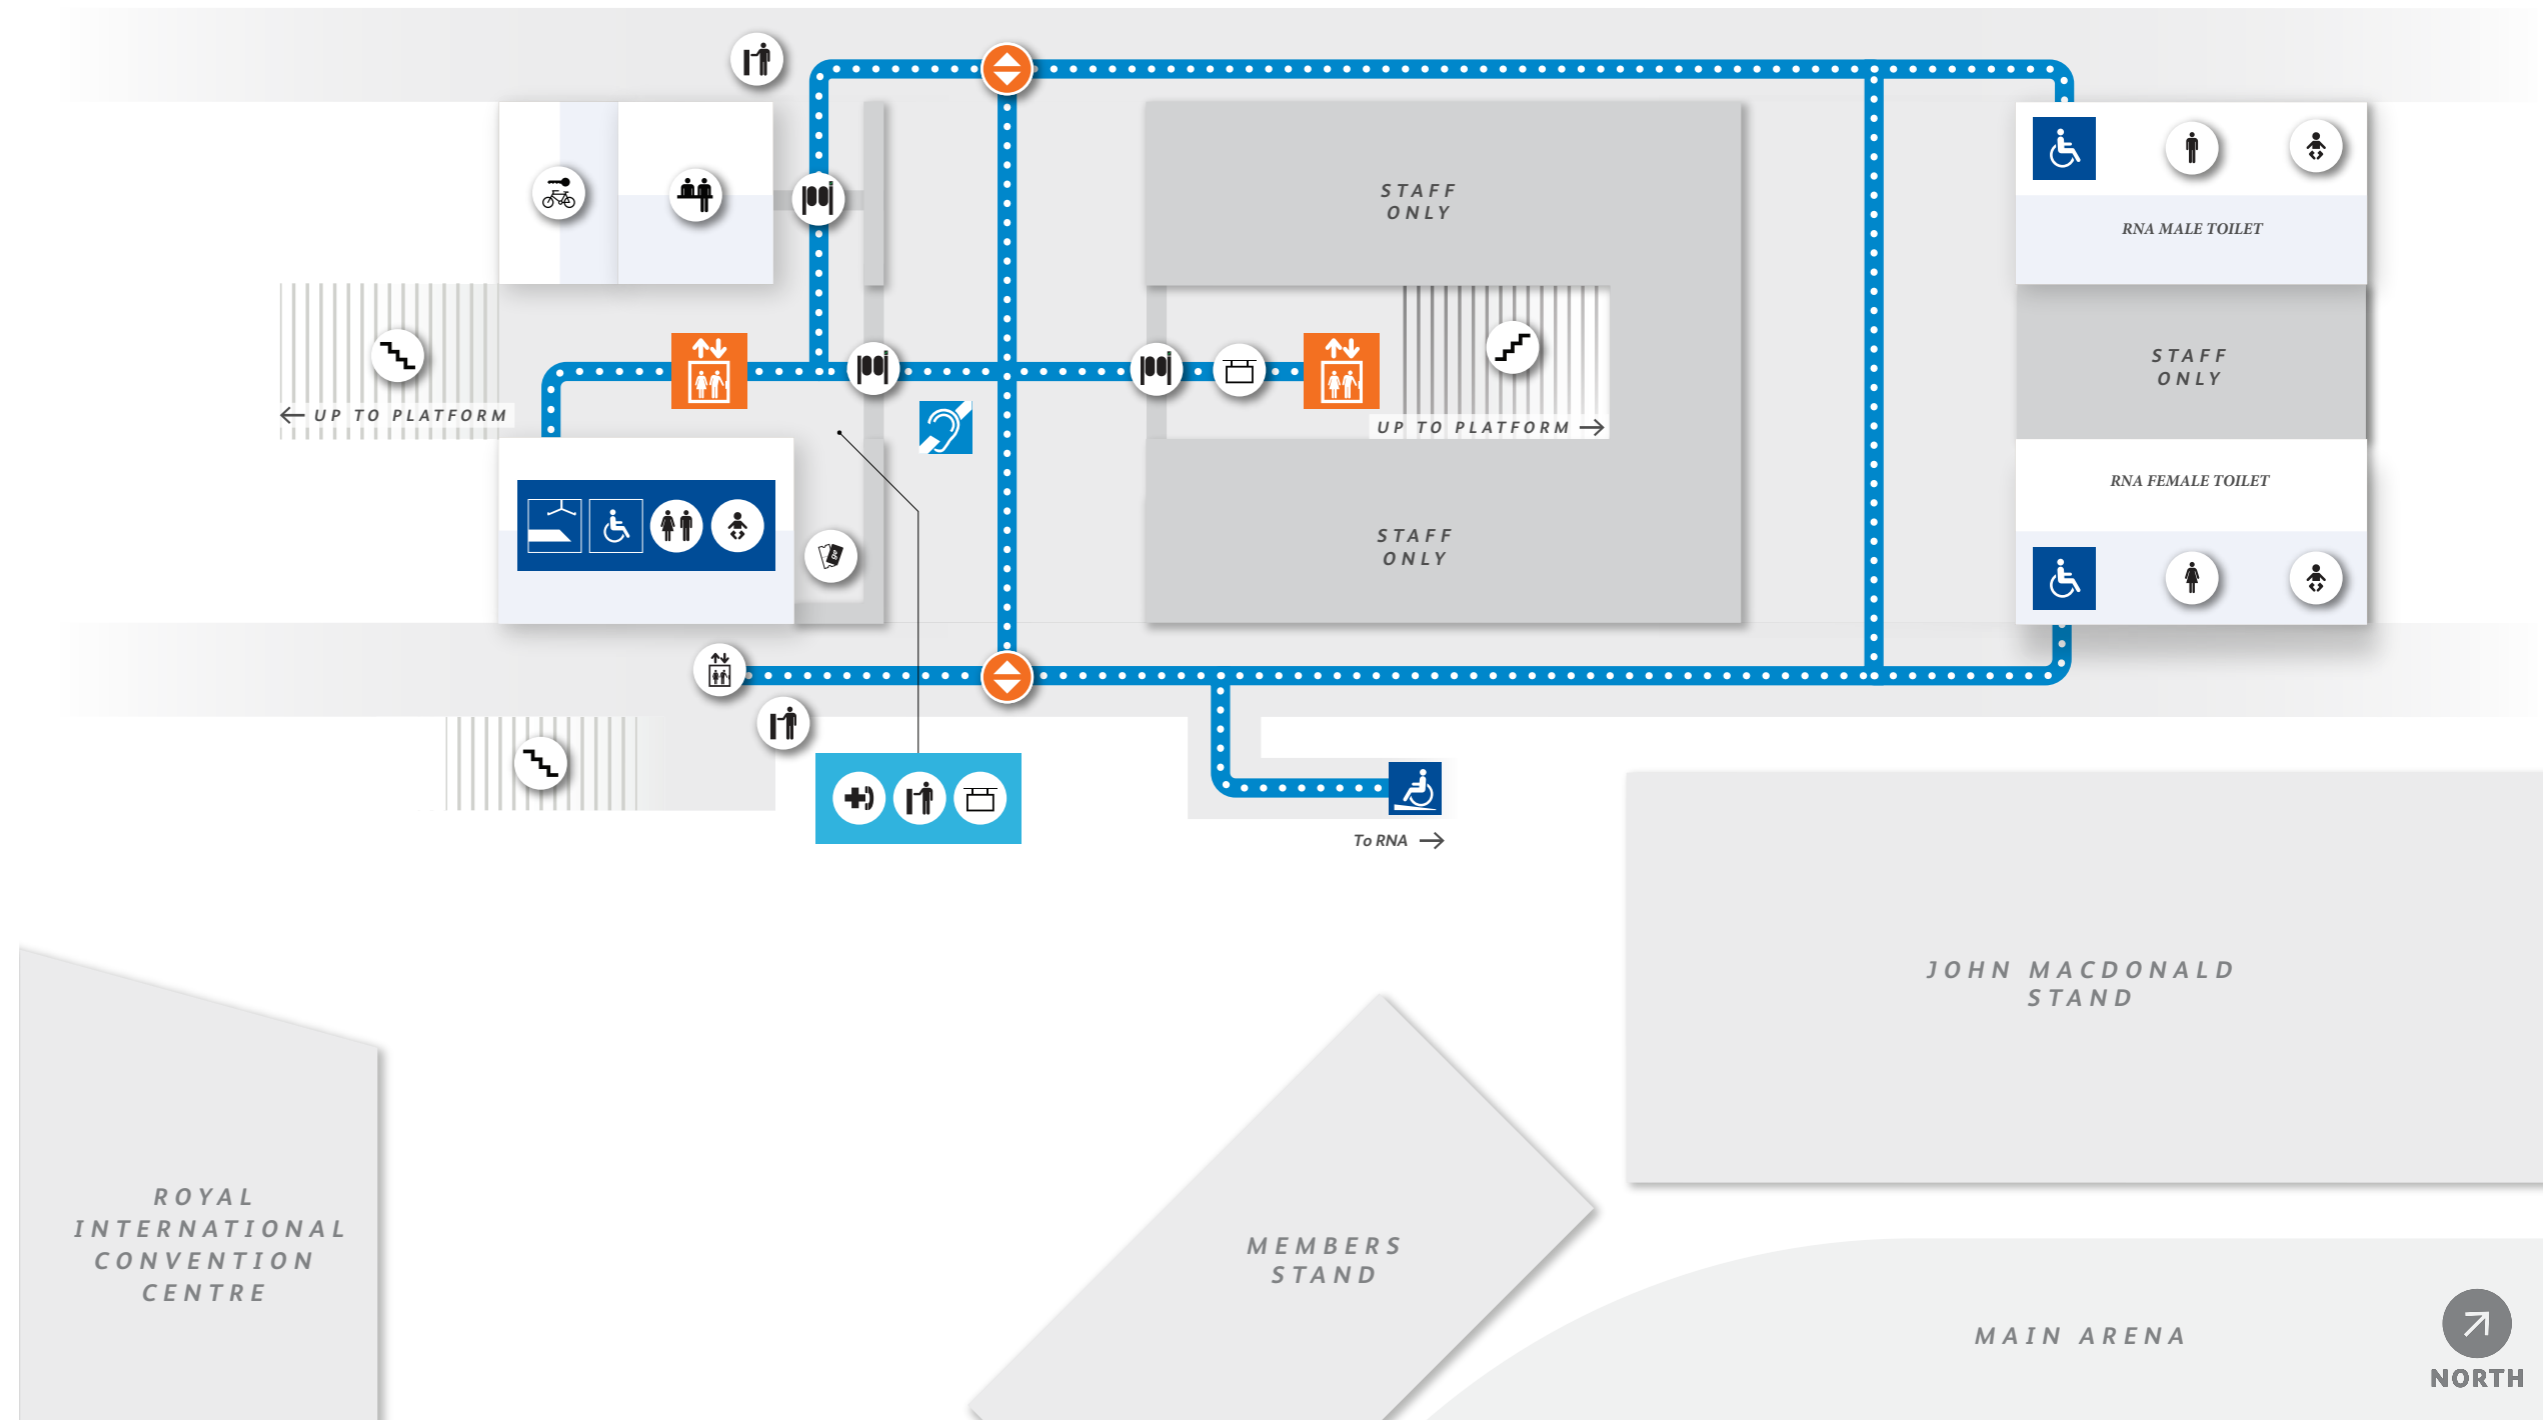

Exhibition Station Ground Level Access Map

STATION FEATURES

- Hearing Loop
- Entry
- Accessible Path of Travel
- Accessible Ramp
- Lift
- Stairs
- Help Phone
- Next Train Information
- Tickets/ Fares
- Fare Gates
- Customer Service Window
- Customer Information Screen
- Accessible Toilets
- Accessible Adult Change Facility
- Toilets
- Baby Change
- Bike Lockers

OTHER FEATURES

- Shelter
- Priority Seating
- Tactile Ground Indicators

Design features of toilet and carparking facilities can vary between stations.