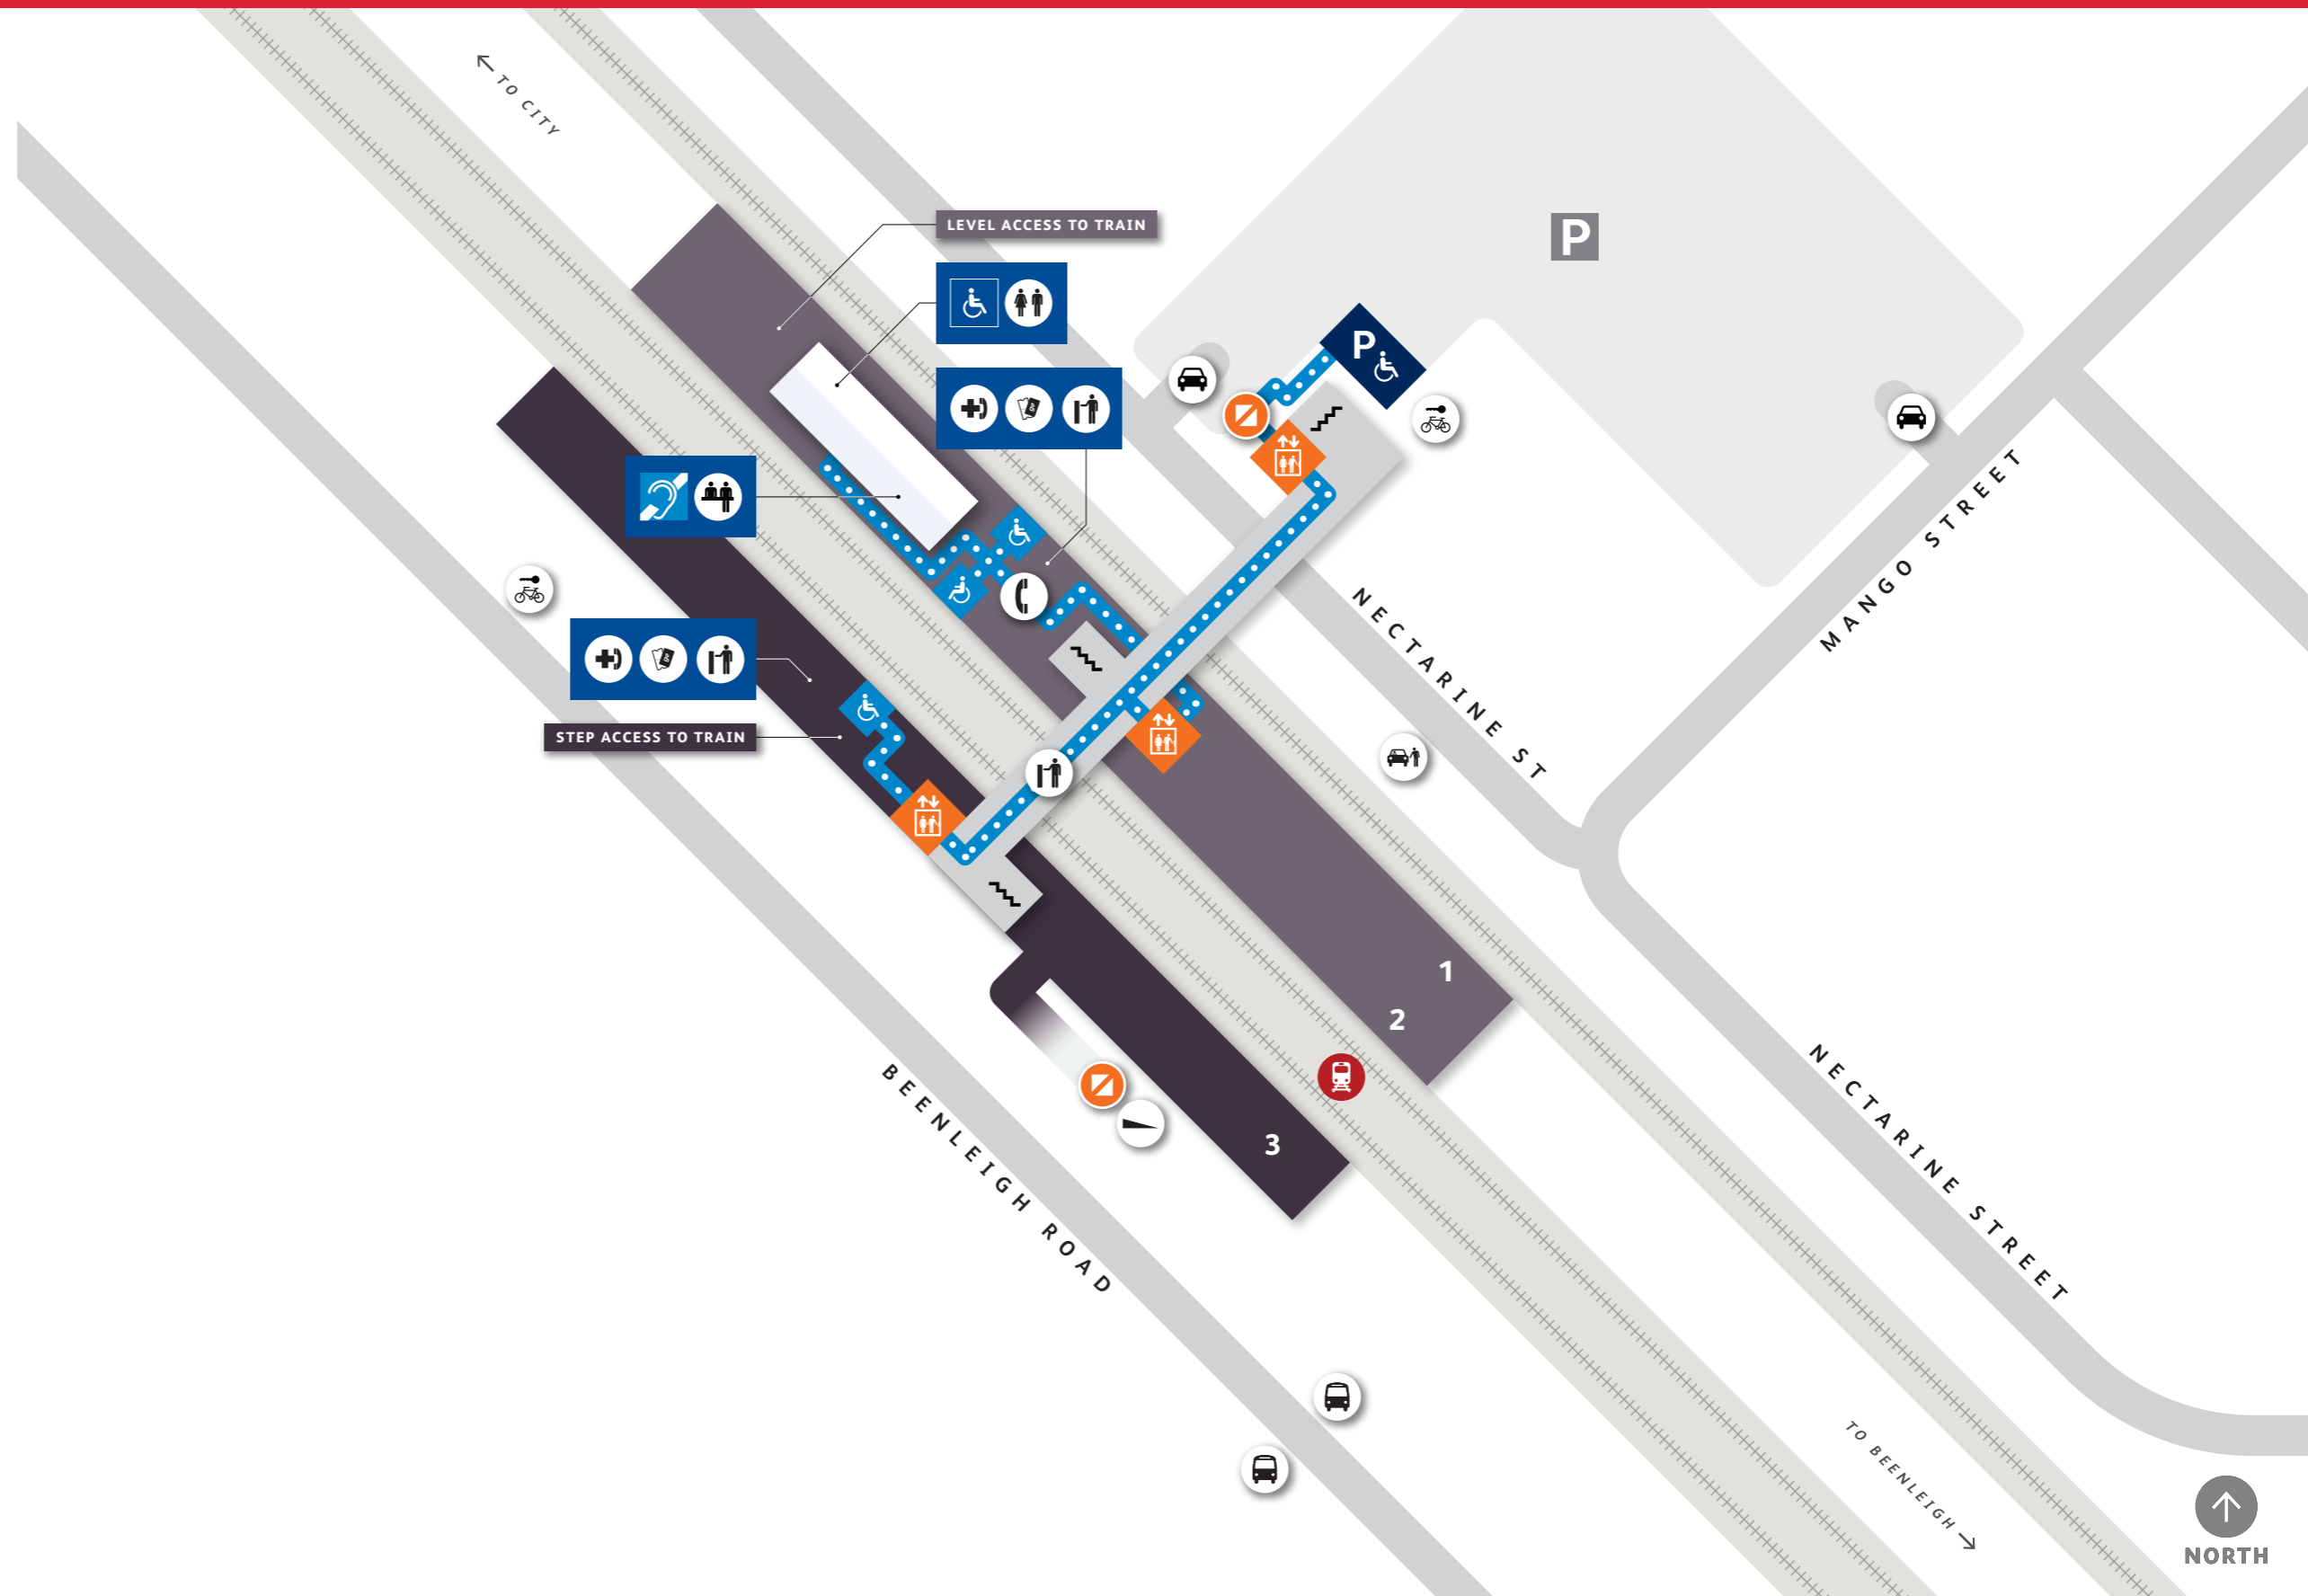

# Fruitgrove Station Platform Access Map

## STATION FEATURES

-  Assisted Boarding Point
-  Hearing Loop
-  Entry
-  Accessible Parking
-  Accessible Path of Travel
-  Parking
-  Steep Ramp
-  Lift
-  Stairs
-  Help Phone
-  Next Train Information
-  Tickets/ Fares
-  Customer Service Window
-  Accessible Toilets
-  Toilets
-  Bike Lockers
-  Vehicular Entry
-  Kiss'n'Ride
-  Payphone
-  Bus Stop

## OTHER FEATURES

- Shelter
- Priority Seating
- Bike Rack
- Tactile Ground Indicators

Design features of toilet and carparking facilities can vary between stations.