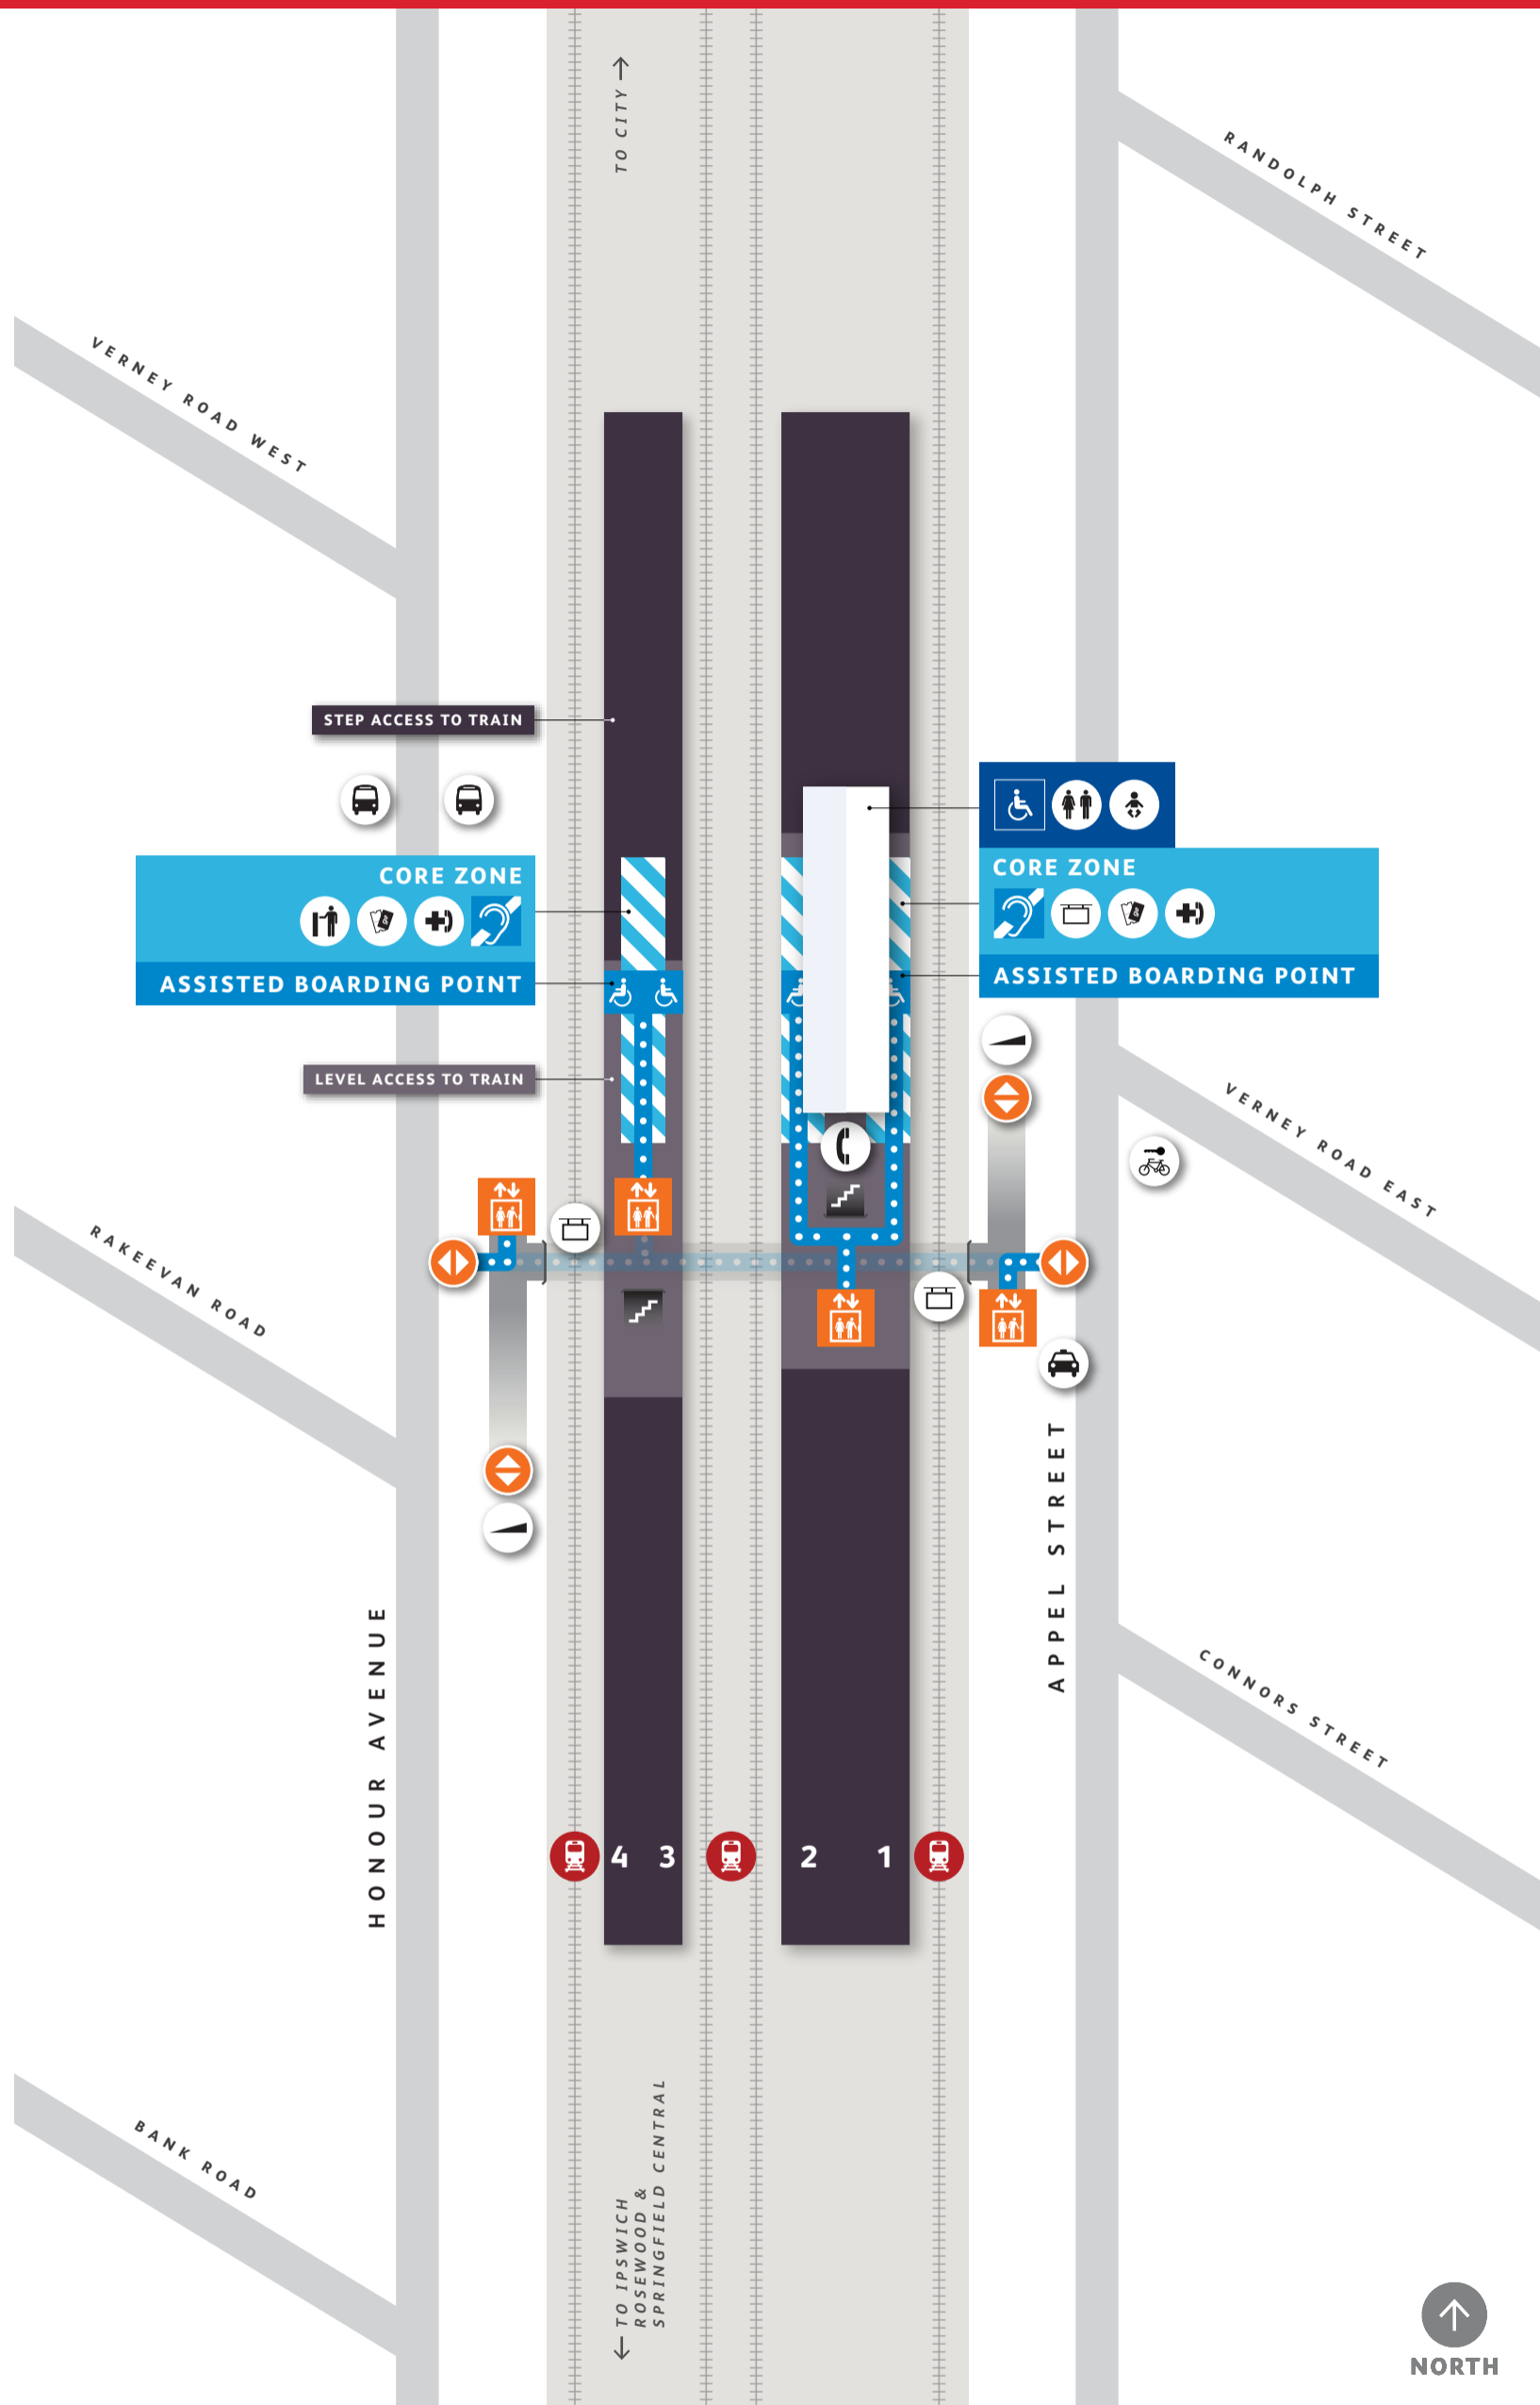

Graceville Station Platform Access Map

CORE ZONE

-  Assisted Boarding Point
-  Hearing Loop
-  Help Phone
-  Next Train Information
-  Customer Information Screen
-  Tickets/ Fares

STATION FEATURES

-  Entry
-  Accessible Path of Travel
-  Steep Ramp
-  Lift
-  Stairs
-  Accessible Toilets
-  Toilets
-  Baby Change
-  Bike Lockers
-  Taxi
-  Payphone
-  Bus Stop

OTHER FEATURES

- Shelter
- Priority Seating
- Bike Rack
- Tactile Ground Indicators

Design features of toilet and carparking facilities can vary between stations.