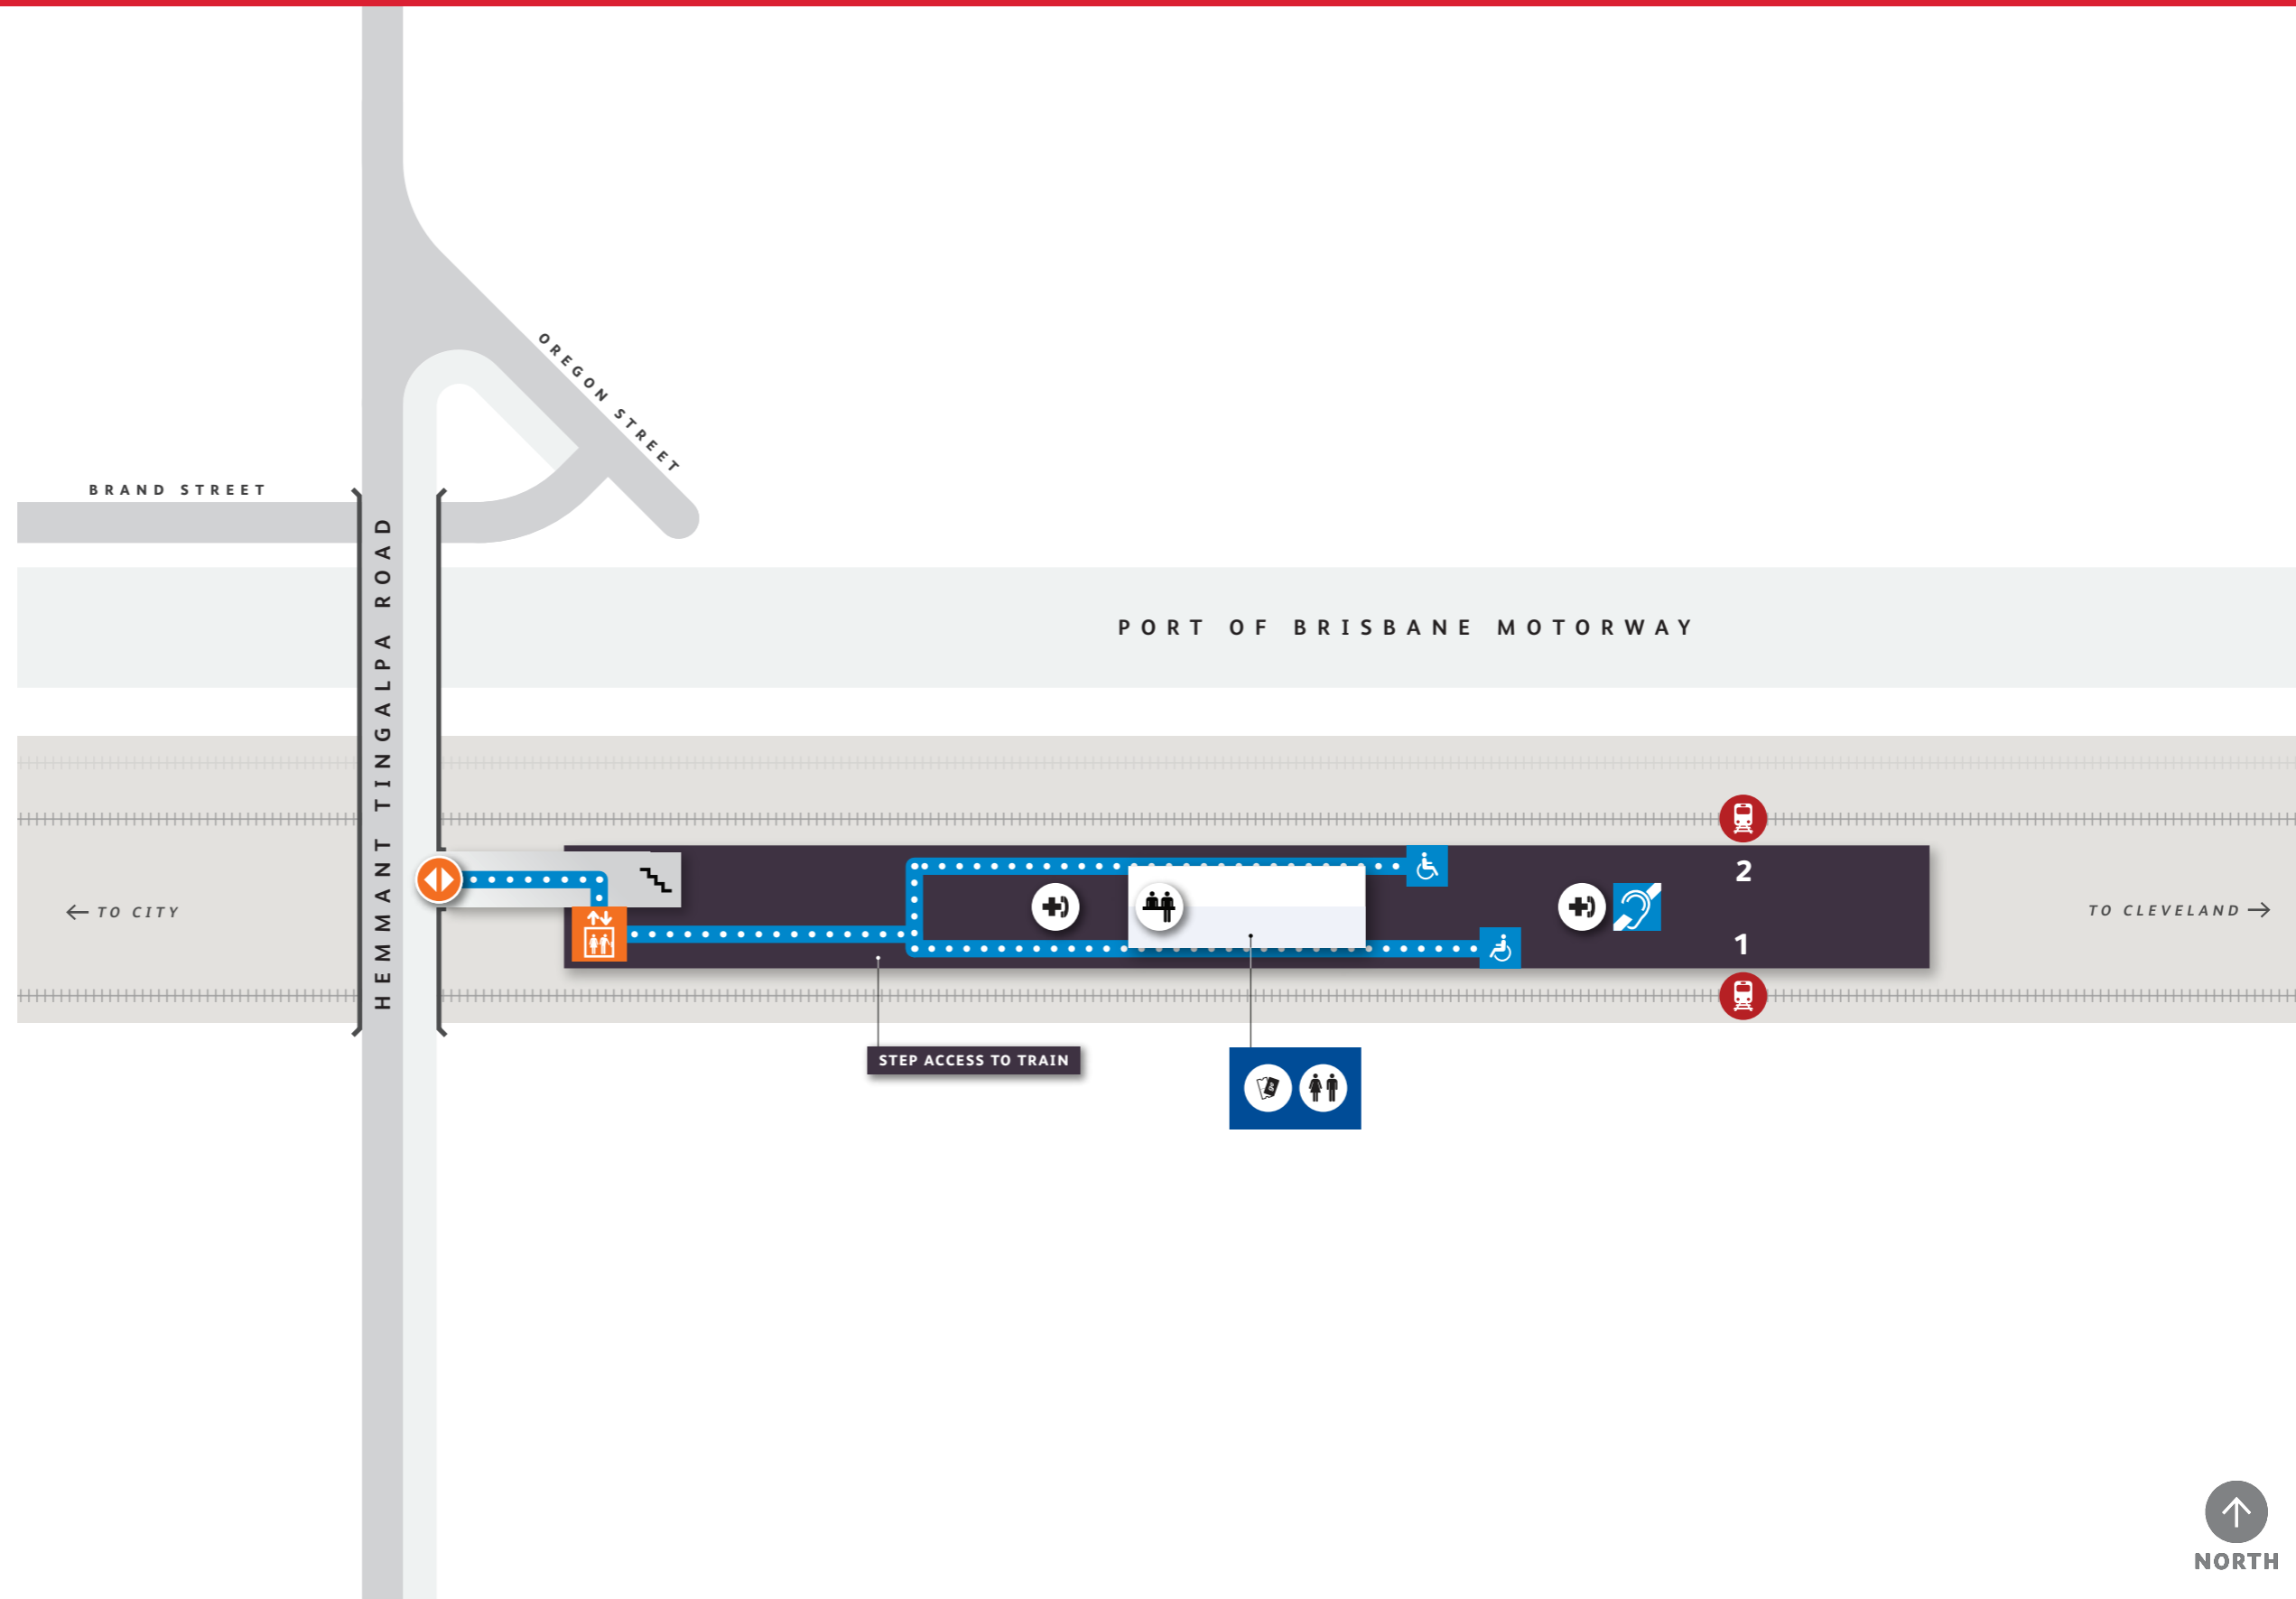

# Hemmant Station Platform Access Map

## STATION FEATURES

-  Assisted Boarding Point
-  Hearing Loop
-  Entry
-  Accessible Path of Travel
-  Lift
-  Stairs
-  Help Phone
-  Tickets/ Fares
-  Customer Service Window
-  Toilets
-  Payphone

## OTHER FEATURES

- Shelter
- Bike Rack
- Tactile Ground Indicators

Design features of toilet and carparking facilities can vary between stations.