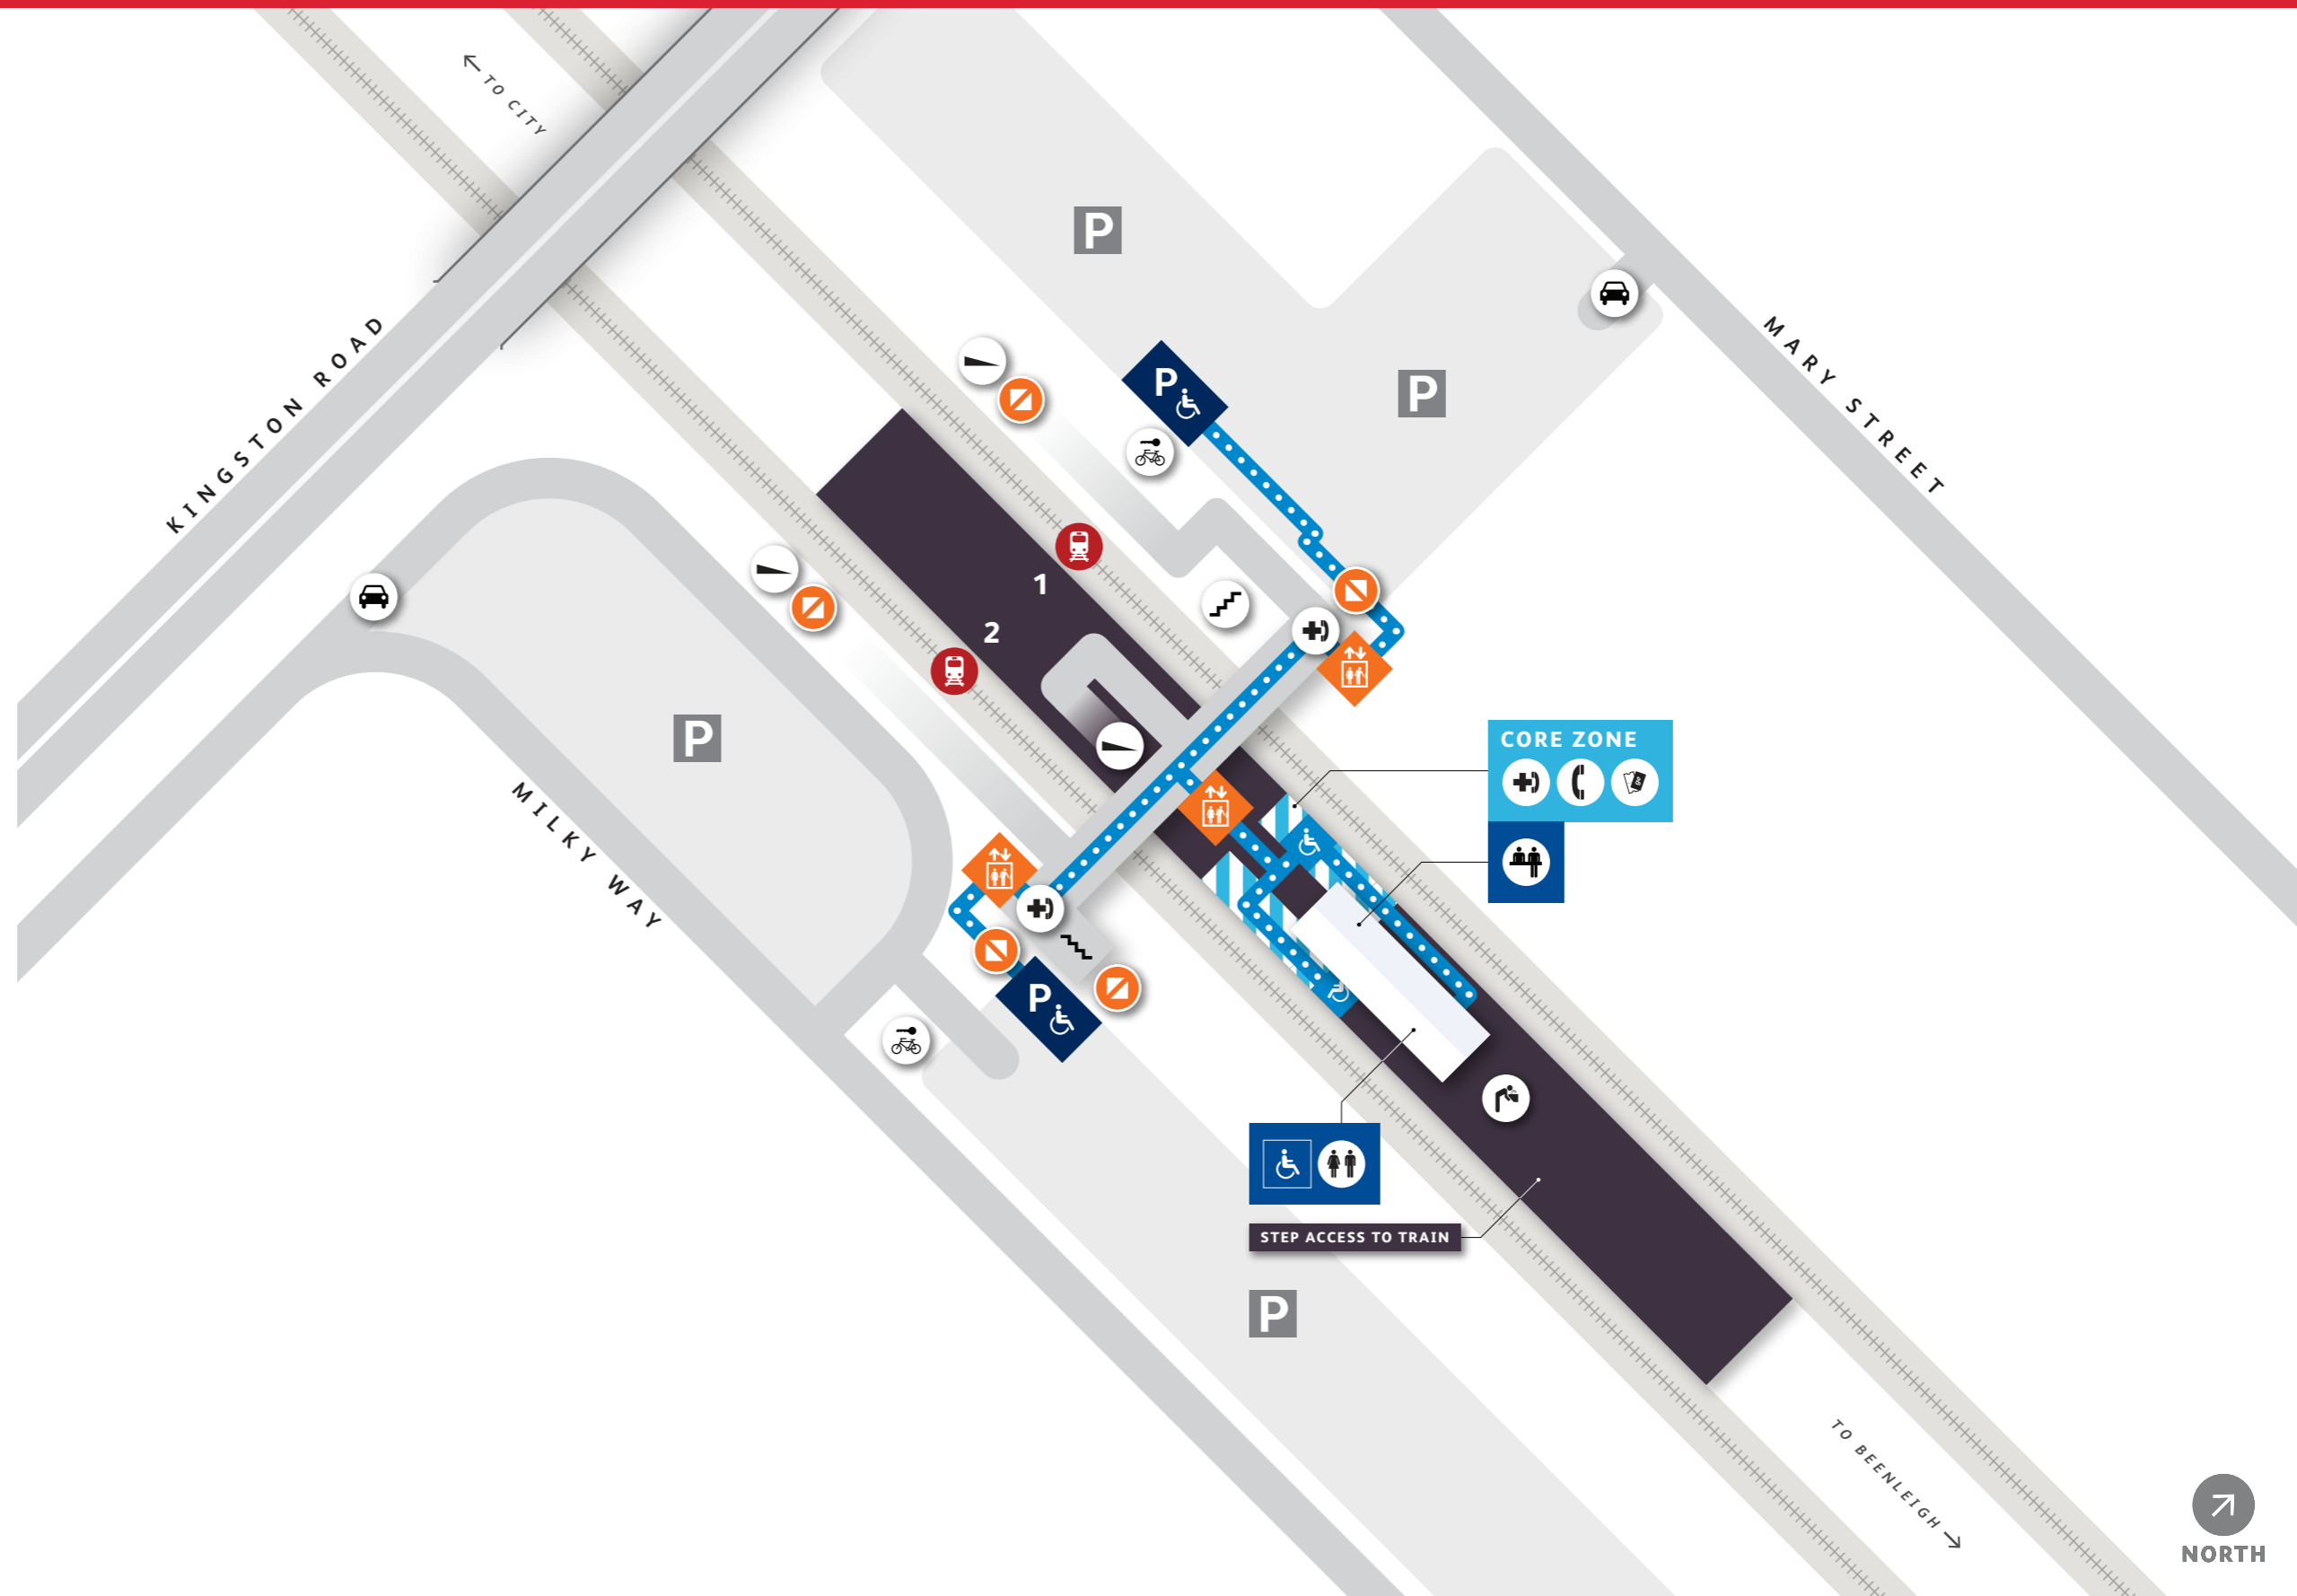

Kingston Station Platform Access Map

CORE ZONE

- Assisted Boarding Point
- Payphone
- Tickets/ Fares

STATION FEATURES

- Hearing Loop
- Entry
- Accessible Parking
- Accessible Path of Travel
- Parking
- Steep Ramp
- Lift
- Stairs
- Drinking Fountain
- Customer Service Window
- Accessible Toilets
- Toilets
- Baby Change
- Bike Lockers
- Vehicular Entry

OTHER FEATURES

- Shelter
- Priority Seating
- Bike Rack
- Tactile Ground Indicators

Design features of toilet and carparking facilities can vary between stations.