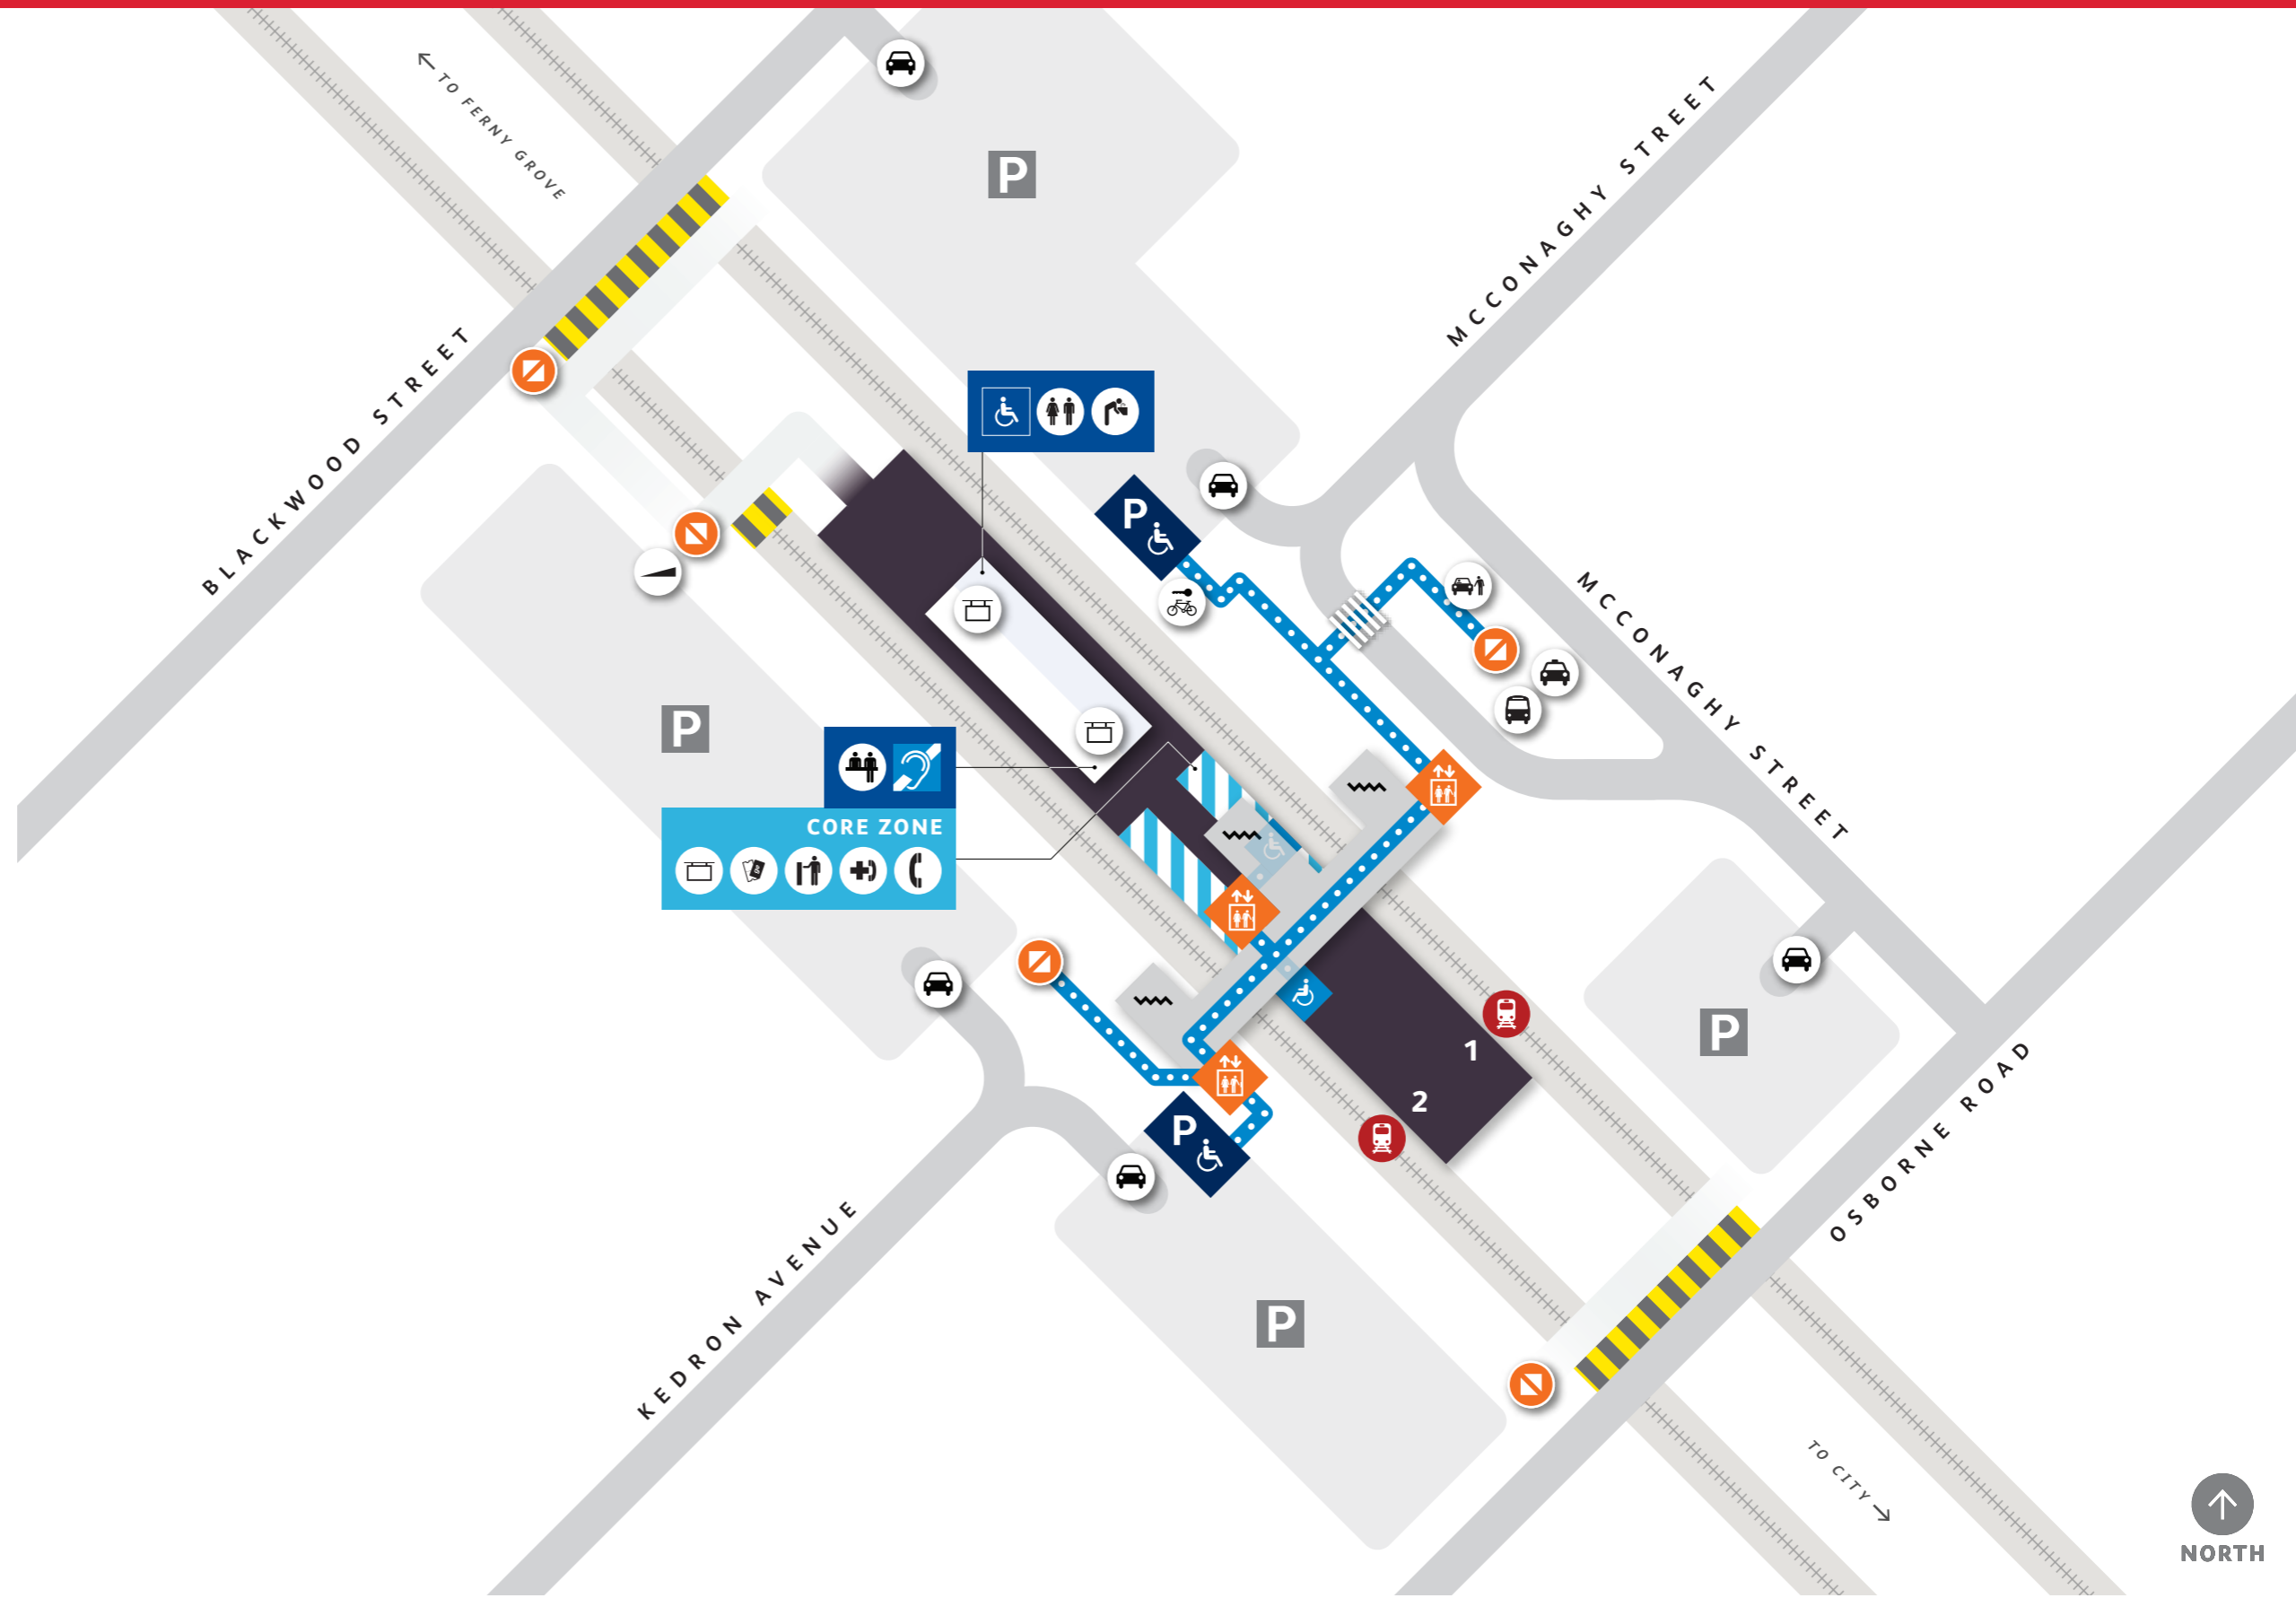

# Mitchelton Station Platform Access Map

## CORE ZONE

- Assisted Boarding Point
- Help Phone
- Next Train Information
- Tickets/ Fares
- Customer Information Screen
- Payphone

## STATION FEATURES

- Hearing Loop
- Entry
- Accessible Parking
- Accessible Path of Travel
- Parking
- Steep Ramp
- Lift
- Stairs
- Drinking Fountain
- Customer Service Window
- Accessible Toilets
- Toilets
- Bike Lockers
- Vehicular Entry
- Taxi
- Kiss'n'Ride
- Bus Stop

## OTHER FEATURES

- Level Crossing
- Shelter
- Priority Seating
- Bike Rack
- Tactile Ground Indicators

Design features of toilet and carparking facilities can vary between stations.