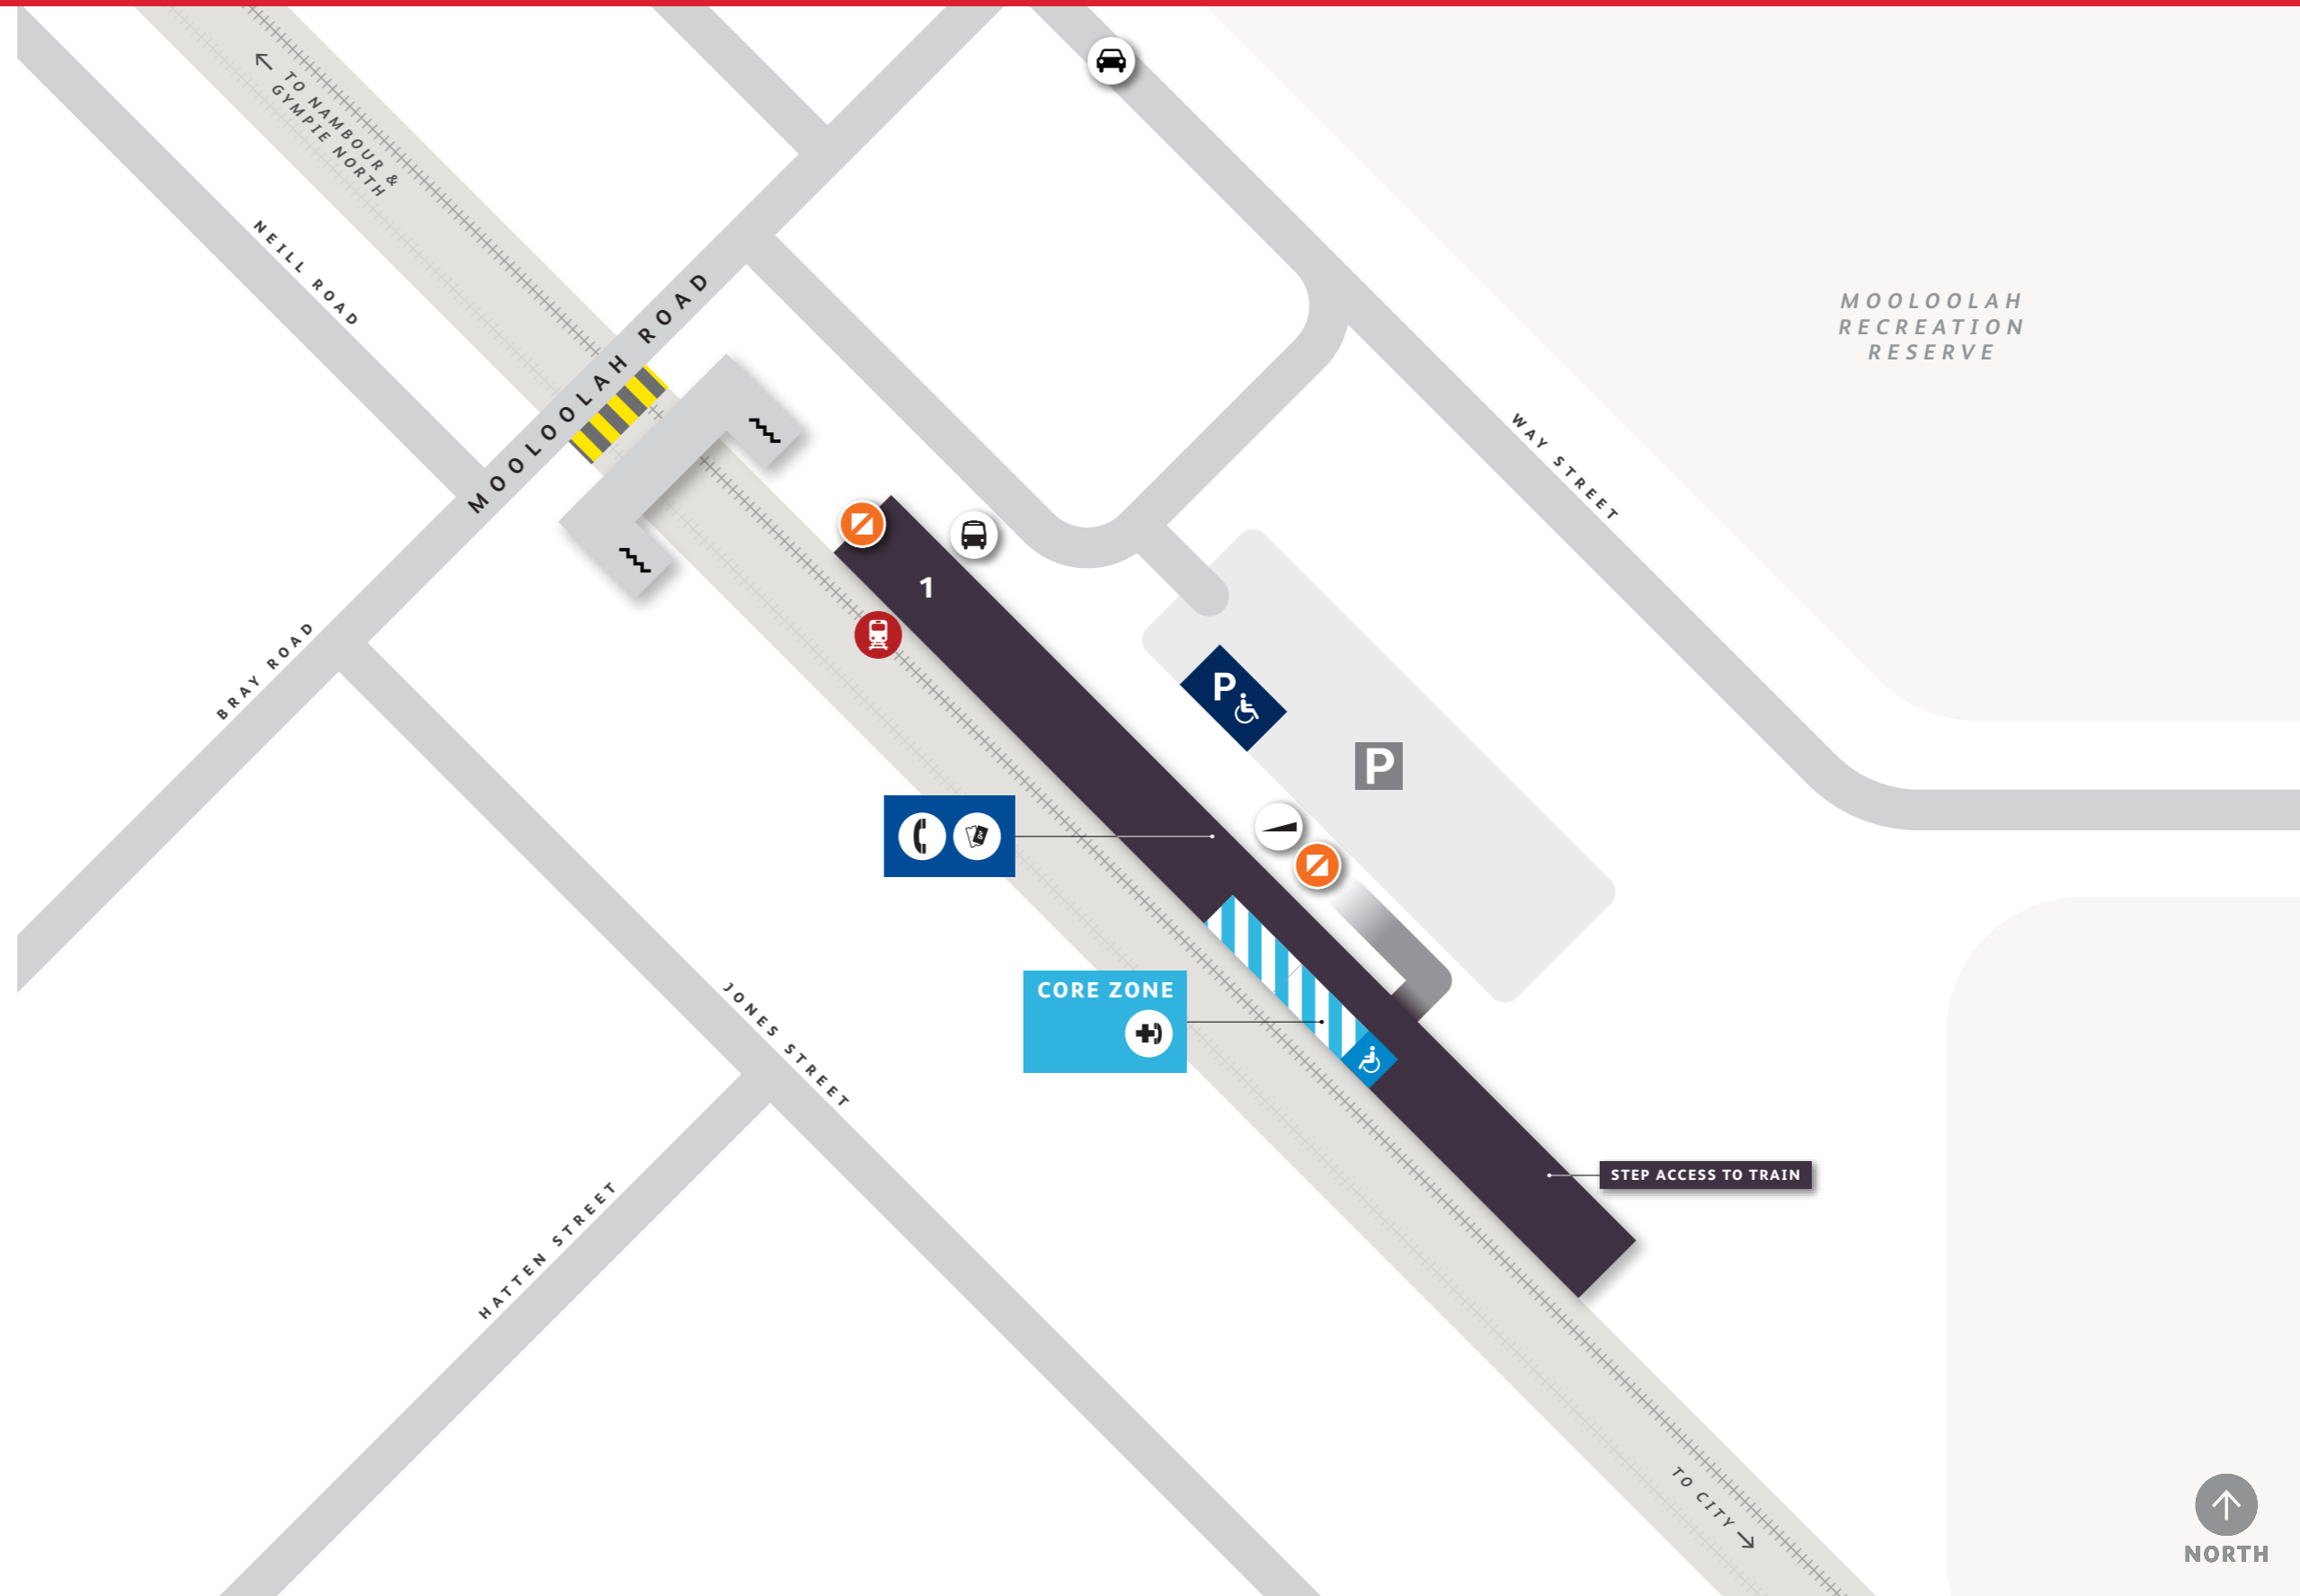

# Mooloolah Station Platform Access Map

## STATION FEATURES

- Assisted Boarding Point
- Entry
- Accessible Parking
- Parking
- Steep Ramp
- Stairs
- Tickets/ Fares
- Vehicular Entry
- Payphone
- Bus Stop

## OTHER FEATURES

- Level Crossing
- Shelter

Design features of toilet and carparking facilities can vary between stations.