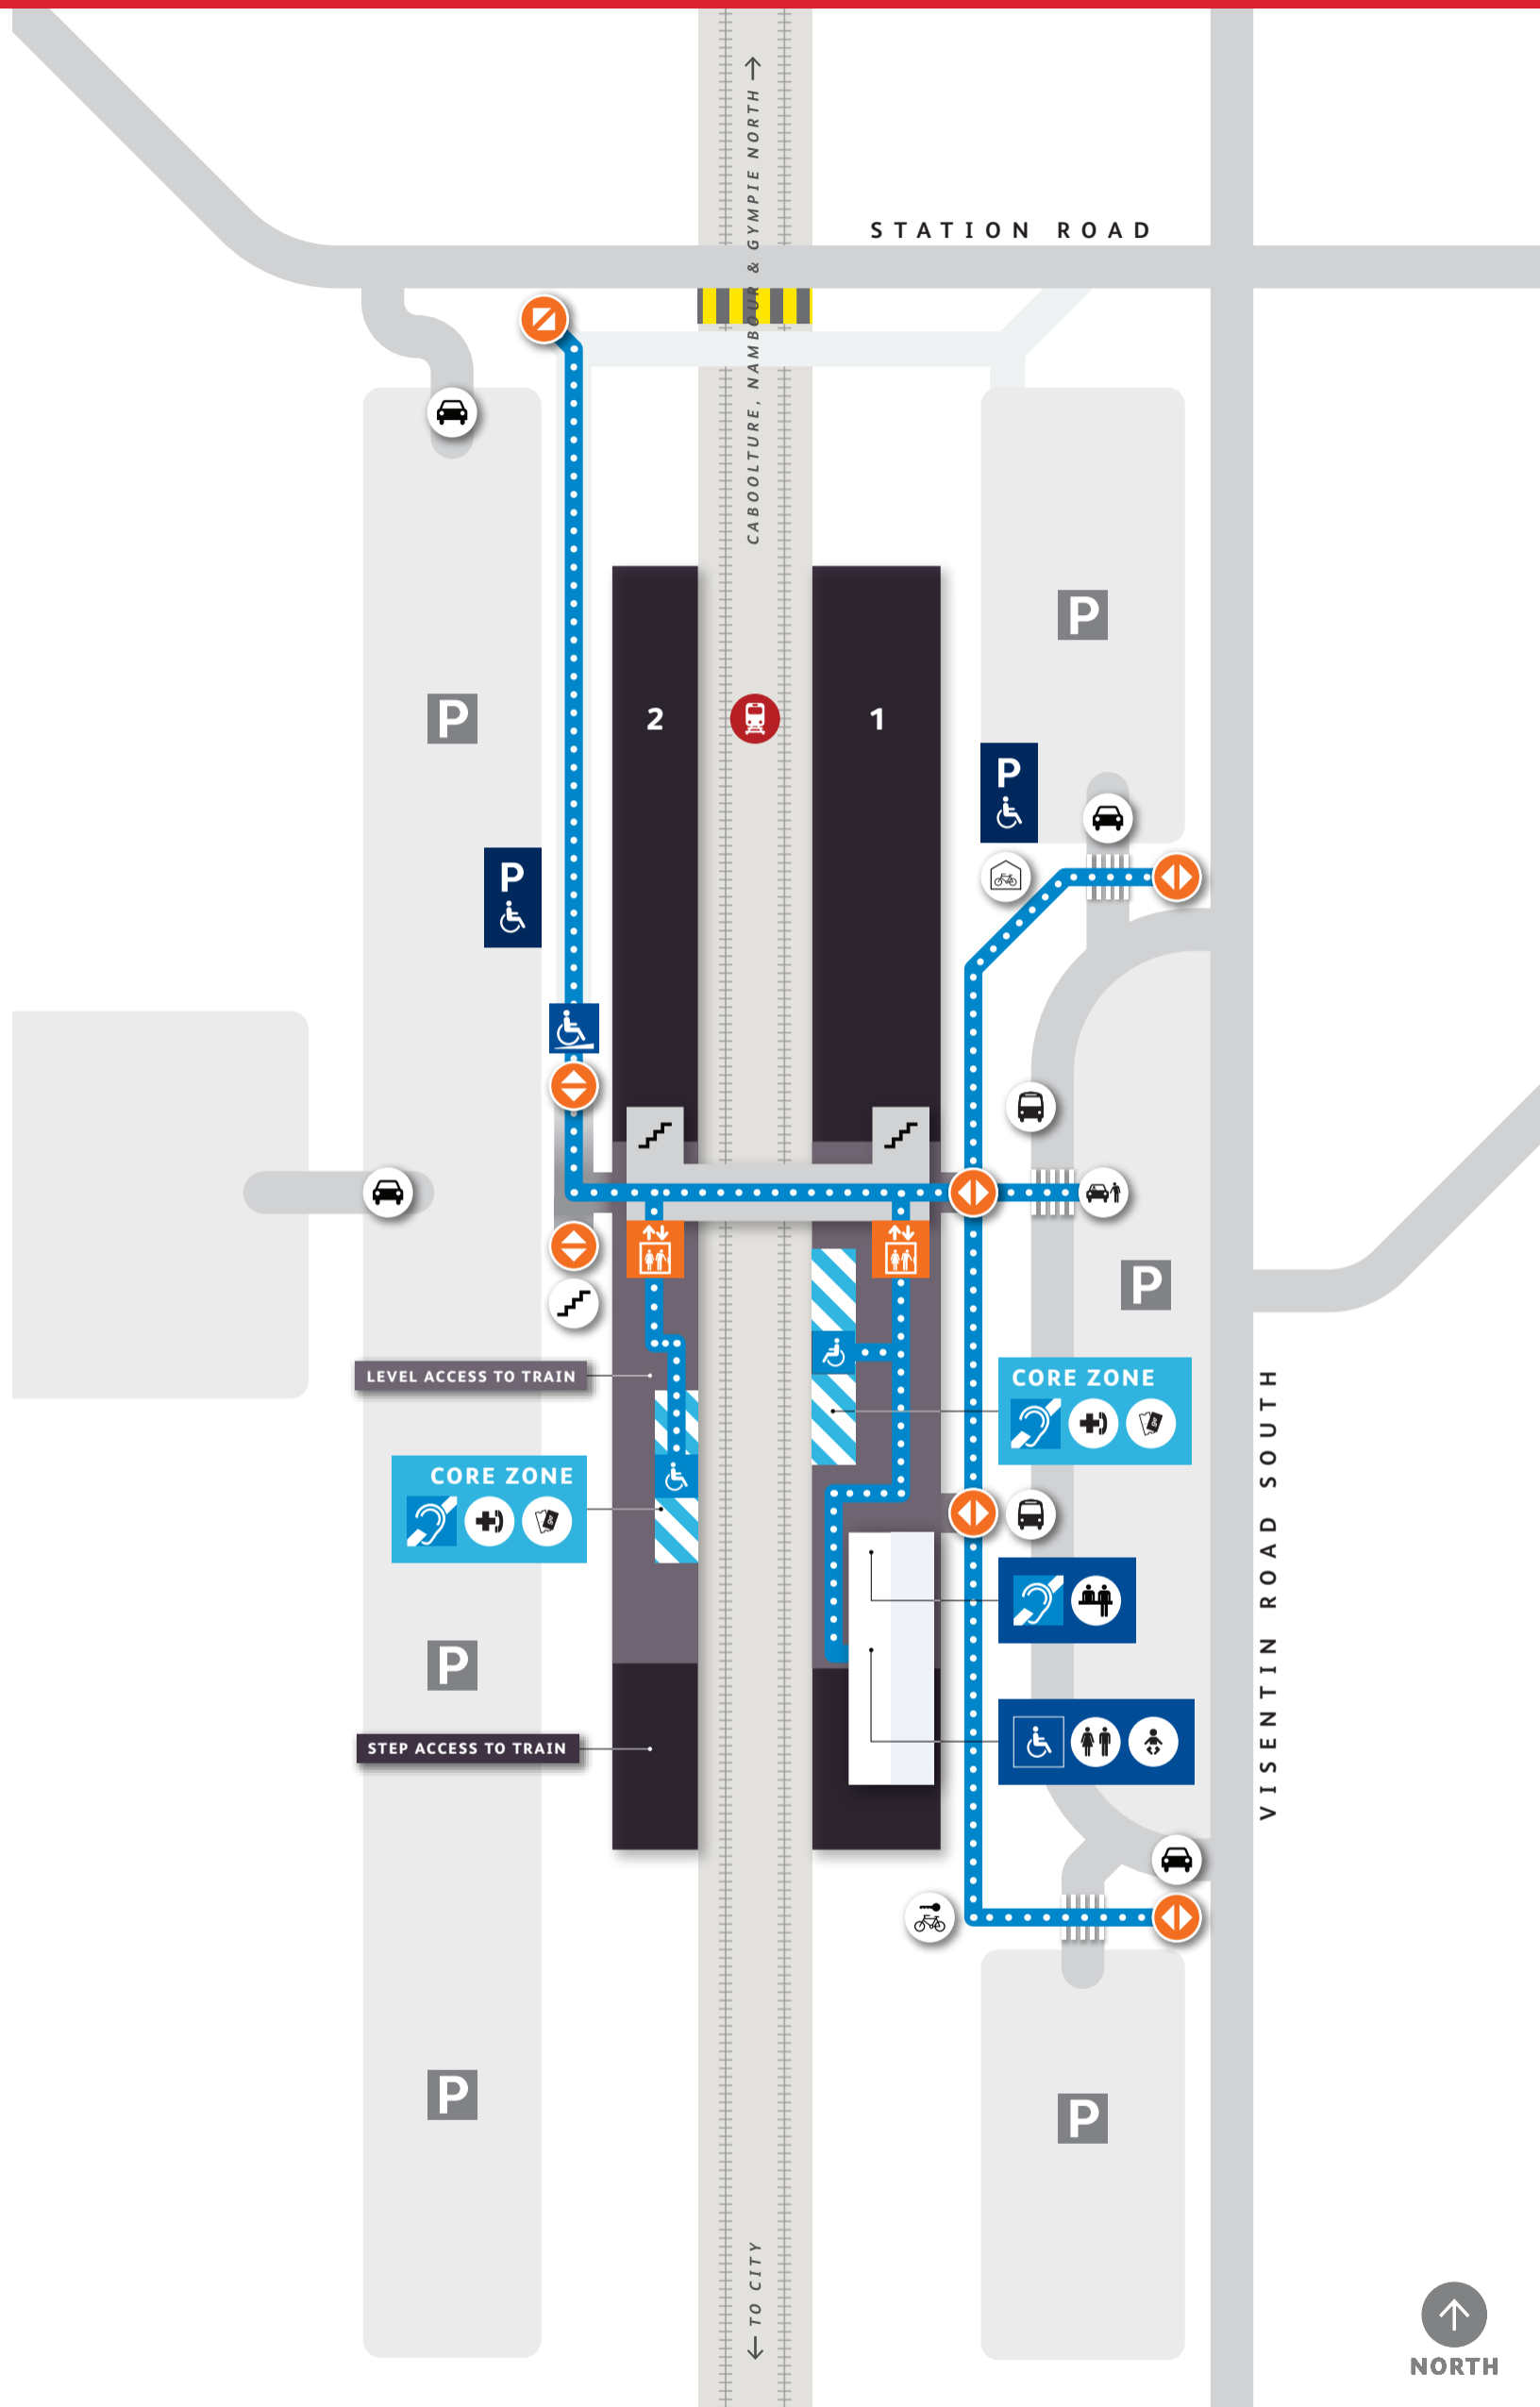

# Morayfield Station Platform Access Map

## CORE ZONE

- Assisted Boarding Point
- Hearing Loop
- Help Phone
- Tickets/ Fares

## STATION FEATURES

- Entry
- Accessible Parking
- Accessible Path of Travel
- Parking
- Accessible Ramp
- Lift
- Stairs
- Customer Service Window
- Accessible Toilets
- Toilets
- Baby Change
- Bike Lockers
- Bike Enclosures
- Vehicular Entry
- Kiss'n'Ride
- Bus Stop

## OTHER FEATURES

- Level Crossing
- Shelter
- Priority Seating
- Bike Rack
- Tactile Ground Indicators

Design features of toilet and carparking facilities can vary between stations.