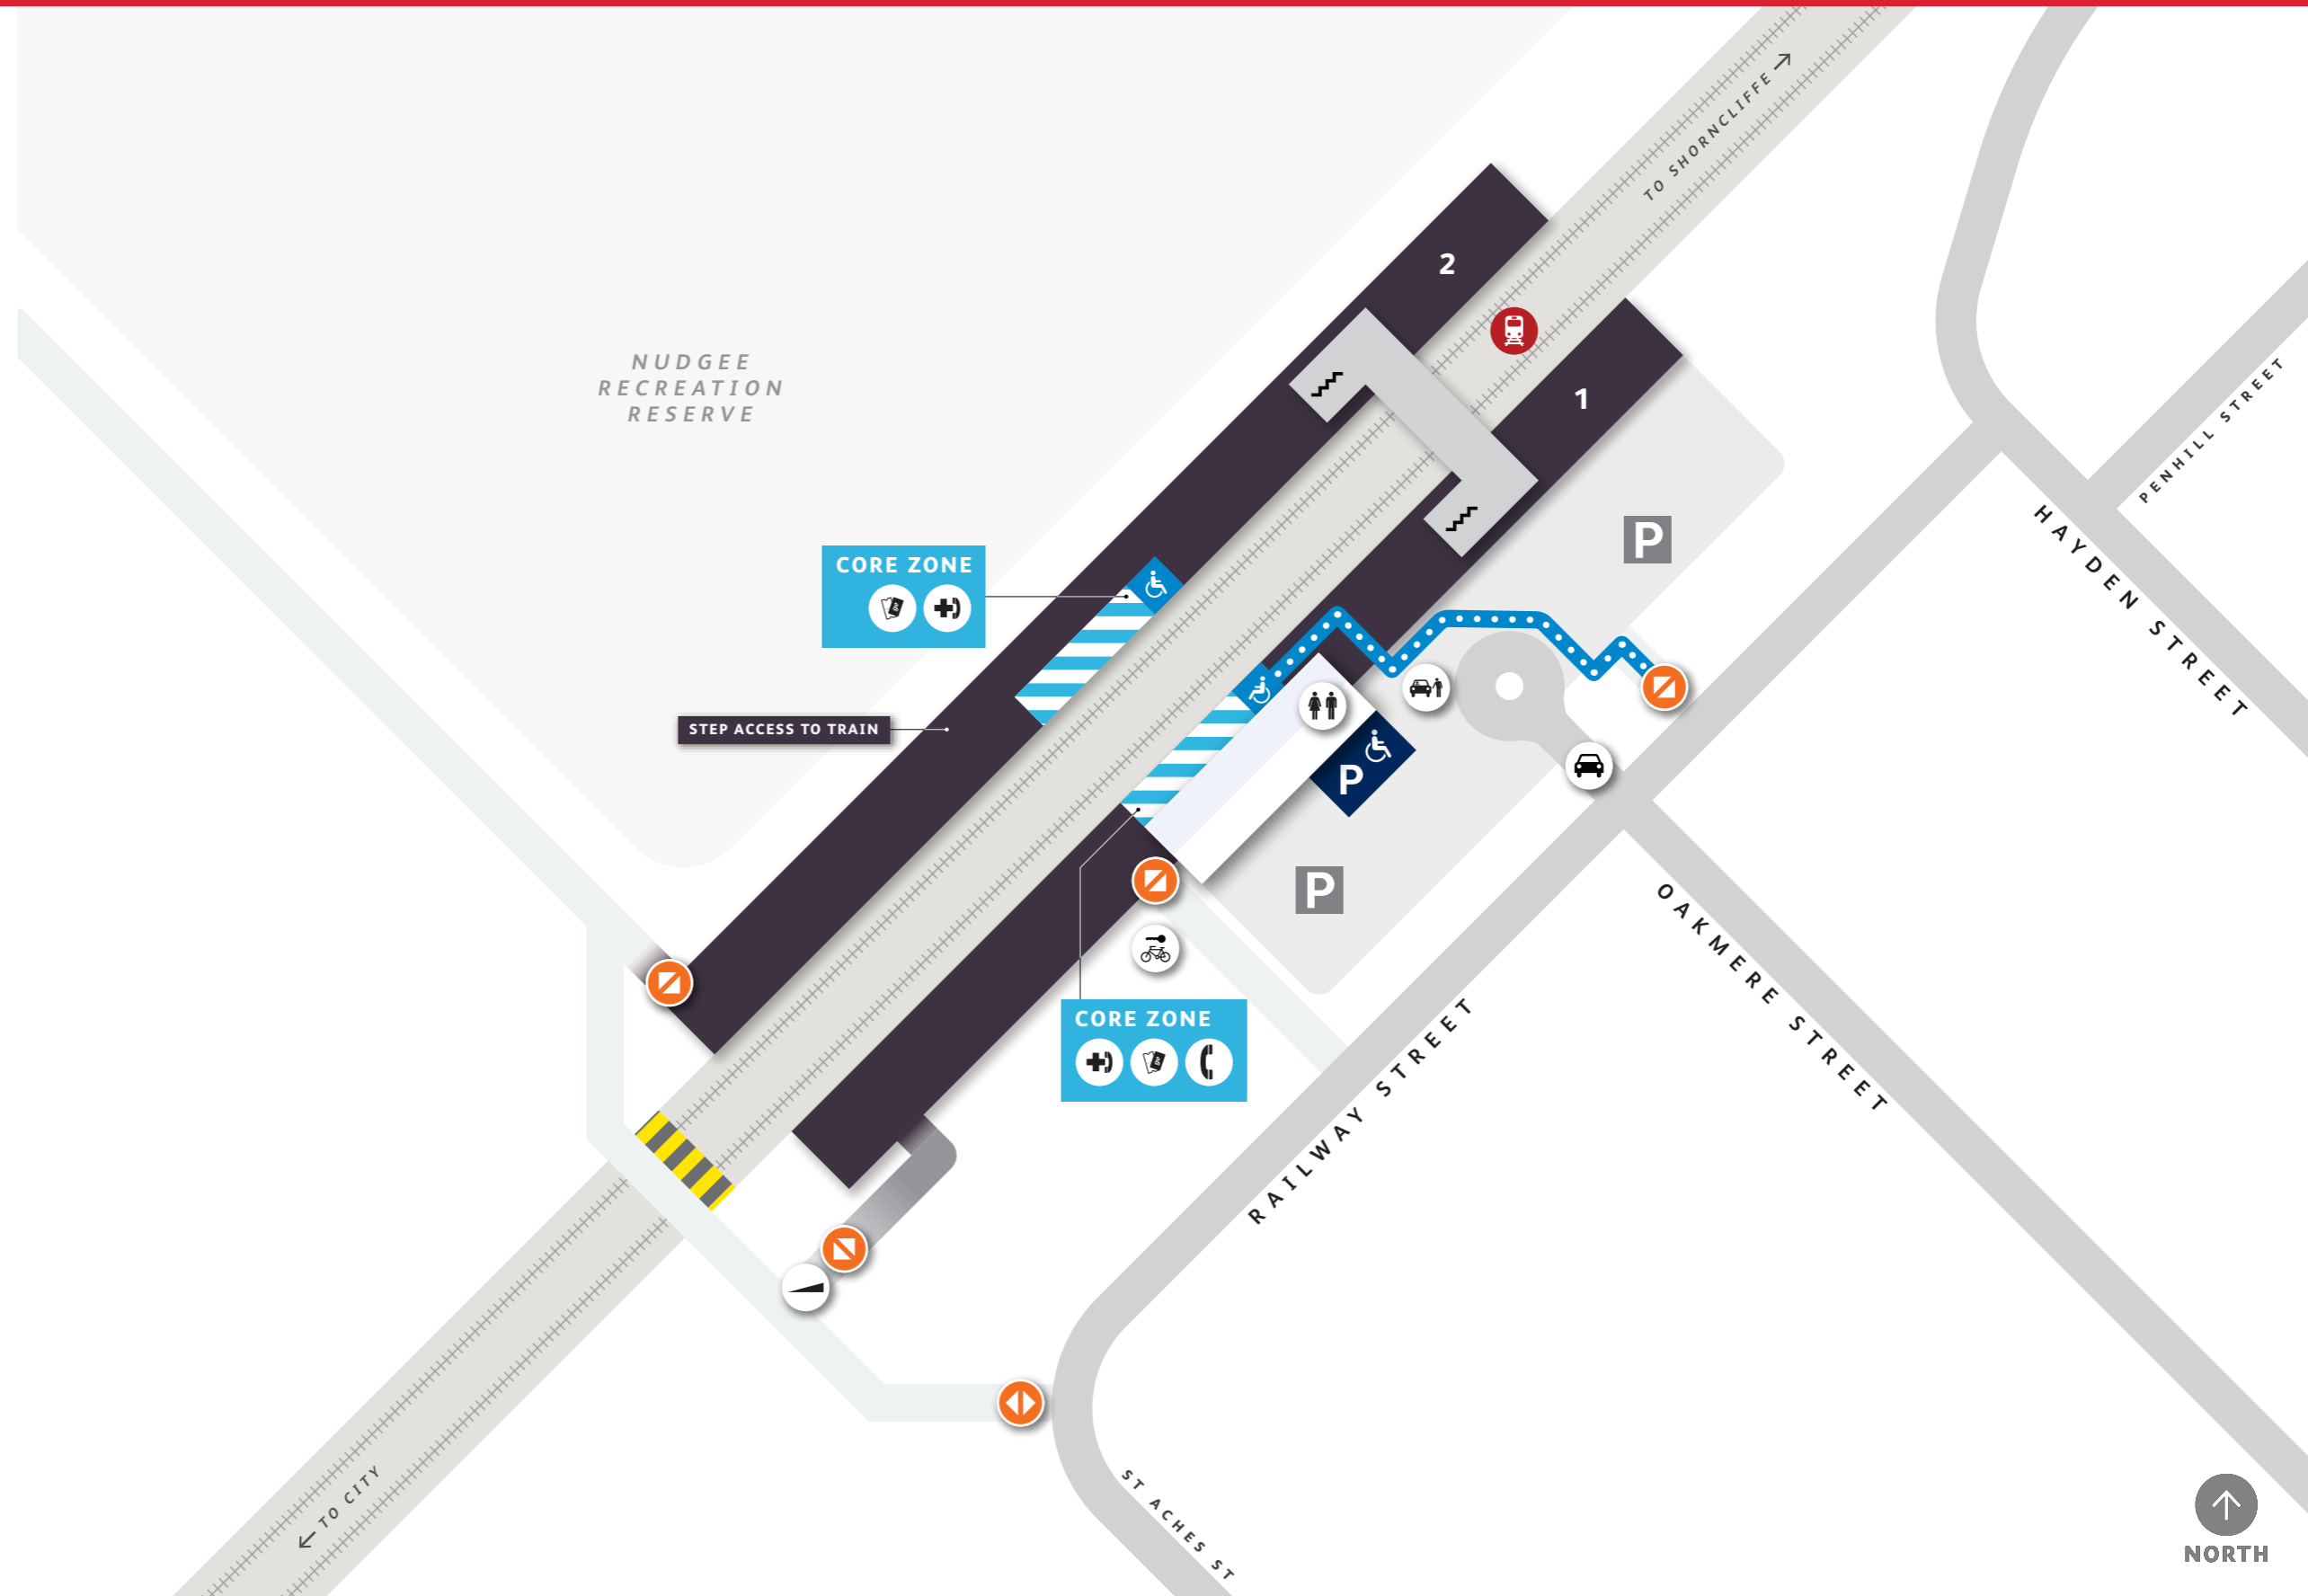

Nudgee Station Platform Access Map

CORE ZONE

-  Assisted Boarding Point
-  Help Phone
-  Tickets/ Fares

STATION FEATURES

-  Entry
-  Accessible Parking
-  Accessible Path of Travel
-  Parking
-  Steep Ramp
-  Stairs
-  Toilets
-  Vehicular Entry
-  Bike Lockers
-  Kiss'n'Ride

OTHER FEATURES

-  Level Crossing
- Shelter
- Priority Seating
- Bike Rack
- Tactile Ground Indicators

Design features of toilet and carparking facilities can vary between stations.